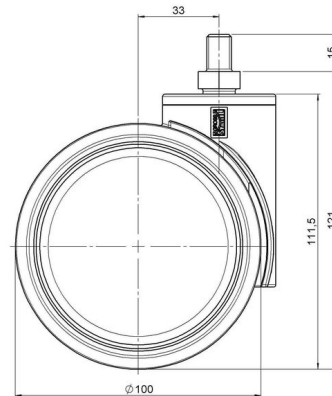

Description	Model	Carton Quantity
DUETTO K W	D100	40 pcs per Carton

Technical Details

Product Type	Furniture caster
Wheel diameter	100mm
Load capacity	100kg
Overall height with fixing	121mm
Wheel:	
Wheel type	Soft wheel
Wheel core / tread color	RAL 7035 Light grey / RAL 9005 Jet black
Housing:	
Housing form	unhooded, with neck diameter
Neck diameter	46mm
Housing material	High quality nylon
Housing color	RAL 7035 Light grey
Mobility concept	Freewheel
Fixing	M10x15mm Threaded stem
Description	K 100-104 X10

Fixings

Compatible with the following available fixings:

Push fit stems:

- 11x22mm with 11,4mm circlip
- 11x22mm with 11,6mm circlip
- 11x22mm with 11,8mm circlip
- 11x34mm with 11,8mm circlip
- 14x48mm with 15mm circlip

Threaded stems:

- M10x15mm
- M10x20mm
- M10x35mm
- M12x15mm
- M12x20mm
- M12x30mm

Square plates:

- 60x60mm