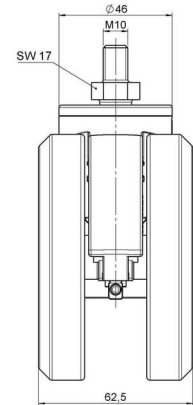

DUETTO 104 Wheel

As of: July 07, 2026

Description	Model	Carton Quantity
DUETTO K W	D100	40 pcs per Carton

Technical Details

Product Type	Furniture caster
Wheel diameter	100mm
Load capacity	100kg
Overall height with fixing	121mm
Wheel:	
Wheel type	Soft wheel
Wheel core / tread color	RAL 7035 Light grey / RAL 9005 Jet black
Housing:	
Housing form	unhooded, with neck diameter
Neck diameter	46mm
Housing material	High quality nylon
Housing color	RAL 7035 Light grey
Mobility concept	Freewheel
Fixing	M10x15mm Threaded stem
Description	K 100-104 X10

Fixings

Compatible with the following available fixings:

Push fit stems:

- 11x22mm with 11,4mm circlip
- 11x22mm with 11,6mm circlip
- 11x22mm with 11,8mm circlip
- 11x34mm with 11,8mm circlip
- 14x48mm with 15mm circlip

Threaded stems:

- M10x15mm
- M10x20mm
- M10x35mm
- M12x15mm
- M12x20mm
- M12x30mm

Square plates:

- 60x60mm