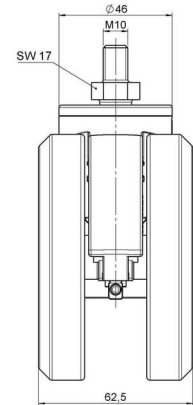

Description	Model	Carton Quantity
DUETTO K W	D100	40 pcs per Carton

Technical Details

Product Type	Furniture caster
Wheel diameter	100mm
Load capacity	100kg
Overall height with fixing	121mm
Wheel:	
Wheel type	Soft wheel
Wheel core / tread color	RAL 7035 Light grey / RAL 9005 Jet black
Housing:	
Housing form	unhooded, with neck diameter
Neck diameter	46mm
Housing material	High quality nylon
Housing color	RAL 7035 Light grey
Mobility concept	Freewheel
Fixing	M10x15mm Threaded stem
Description	K 100-104 X10

Fixings

Compatible with the following available fixings:

Push fit stems:

- 11x22mm with 11,4mm circlip
- 11x22mm with 11,6mm circlip
- 11x22mm with 11,8mm circlip
- 11x34mm with 11,8mm circlip
- 14x48mm with 15mm circlip

Threaded stems:

- M10x15mm
- M10x20mm
- M10x35mm
- M12x15mm
- M12x20mm
- M12x30mm

Square plates:

- 60x60mm