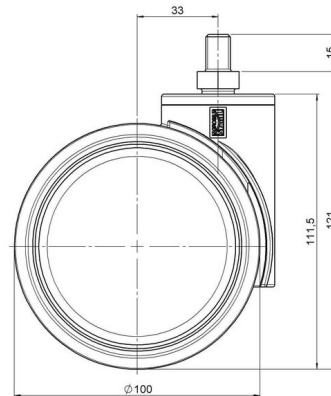

DUETTO 104 Wheel

As of: July 07, 2026

Description	Model	Carton Quantity
DUETTO K W	D100	40 pcs per Carton

Technical Details

Product Type	Furniture caster
Wheel diameter	100mm
Load capacity	100kg
Overall height with fixing	121mm
Wheel:	
Wheel type	Soft wheel
Wheel core / tread color	RAL 7035 Light grey / RAL 9005 Jet black
Housing:	
Housing form	unhooded, with neck diameter
Neck diameter	46mm
Housing material	High quality nylon
Housing color	RAL 7035 Light grey
Mobility concept	Freewheel
Fixing	M10x15mm Threaded stem
Description	K 100-104 X10

Fixings

Compatible with the following available fixings:

Push fit stems:

- 11x22mm with 11,4mm circlip
- 11x22mm with 11,6mm circlip
- 11x22mm with 11,8mm circlip
- 11x34mm with 11,8mm circlip
- 14x48mm with 15mm circlip

Threaded stems:

- M10x15mm
- M10x20mm
- M10x35mm
- M12x15mm
- M12x20mm
- M12x30mm

Square plates:

- 60x60mm