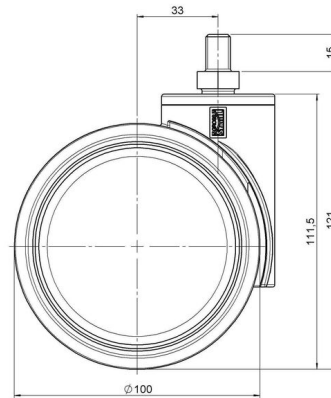

DUETTO 104 Wheel

As of: April 07, 2026

Description	Model	Carton Quantity
DUETTO K W	D100	40 pcs per Carton

Technical Details

Product Type	Furniture caster
Wheel diameter	100mm
Load capacity	100kg
Overall height with fixing	121mm
Wheel:	
Wheel type	Soft wheel
Wheel core / tread color	RAL 9005 Jet black / RAL 9005 Jet black
Housing:	
Housing form	unhooded, with neck diameter
Neck diameter	46mm
Housing material	High quality nylon
Housing color	RAL 9005 Jet black
Mobility concept	Freewheel
Fixing	M10x15mm Threaded stem
Description	K 100-104 X10