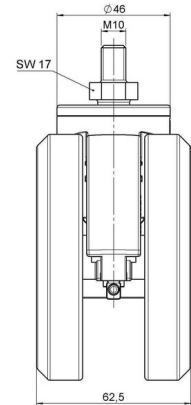

DUETTO 104 Wheel

As of: April 07, 2026

Description	Model	Carton Quantity
DUETTO K W	D100	40 pcs per Carton

Technical Details

Product Type	Furniture caster
Wheel diameter	100mm
Load capacity	100kg
Overall height with fixing	121mm
Wheel:	
Wheel type	Soft wheel
Wheel core / tread color	RAL 9005 Jet black / RAL 9005 Jet black
Housing:	
Housing form	unhooded, with neck diameter
Neck diameter	46mm
Housing material	High quality nylon
Housing color	RAL 9005 Jet black
Mobility concept	Freewheel
Fixing	M10x15mm Threaded stem
Description	K 100-104 X10