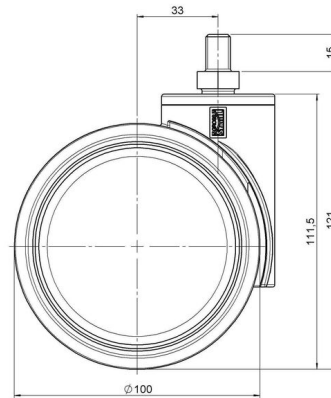

DUETTO 104 Wheel

As of: April 07, 2026

Description	Model	Carton Quantity
DUETTO K W	D100	40 pcs per Carton

Technical Details

Product Type	Furniture caster
Wheel diameter	100mm
Load capacity	100kg
Overall height with fixing	121mm
Wheel:	
Wheel type	Soft wheel
Wheel core / tread color	RAL 9005 Jet black / RAL 9005 Jet black
Housing:	
Housing form	unhooded, with neck diameter
Neck diameter	46mm
Housing material	High quality nylon
Housing color	RAL 9005 Jet black
Mobility concept	Freewheel
Fixing	M10x15mm Threaded stem
Description	K 100-104 X10

Fixings

Compatible with the following available fixings:

Push fit stems:

- 11x22mm with 11,4mm circlip
- 11x22mm with 11,6mm circlip
- 11x22mm with 11,8mm circlip
- 11x34mm with 11,8mm circlip
- 14x48mm with 15mm circlip

Threaded stems:

- M10x15mm
- M10x20mm
- M10x35mm
- M12x15mm
- M12x20mm
- M12x30mm

Square plates:

- 60x60mm