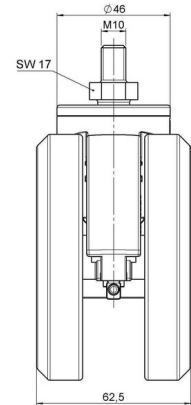

DUETTO 104 Wheel

As of: April 07, 2026

Description	Model	Carton Quantity
DUETTO K W	D100	40 pcs per Carton

Technical Details

Product Type	Furniture caster
Wheel diameter	100mm
Load capacity	100kg
Overall height with fixing	121mm
Wheel:	
Wheel type	Soft wheel
Wheel core / tread color	RAL 9005 Jet black / RAL 9005 Jet black
Housing:	
Housing form	unhooded, with neck diameter
Neck diameter	46mm
Housing material	High quality nylon
Housing color	RAL 9005 Jet black
Mobility concept	Freewheel
Fixing	M10x15mm Threaded stem
Description	K 100-104 X10

Fixings

Compatible with the following available fixings:

Push fit stems:

- 11x22mm with 11,4mm circlip
- 11x22mm with 11,6mm circlip
- 11x22mm with 11,8mm circlip
- 11x34mm with 11,8mm circlip
- 14x48mm with 15mm circlip

Threaded stems:

- M10x15mm
- M10x20mm
- M10x35mm
- M12x15mm
- M12x20mm
- M12x30mm

Square plates:

- 60x60mm