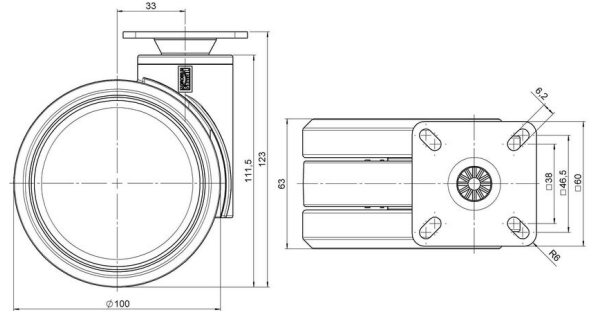

DUETTO 104 Wheel

As of: June 24, 2026

Description	Model	Carton Quantity
DUETTO K W	D100	40 pcs per Carton

Technical Details

Product Type	Furniture caster
Wheel diameter	100mm
Load capacity	100kg
Overall height with fixing	123mm
Wheel:	
Wheel type	Soft wheel
Wheel core / tread color	RAL 9005 Jet black / RAL 9005 Jet black
Housing:	
Housing form	unhooded, with neck diameter
Neck diameter	46mm
Housing material	High quality nylon
Housing color	RAL 9005 Jet black
Mobility concept	Freewheel
Fixing	60x60mm Plate
Description	K 100-104 X 1

Fixings

Compatible with the following available fixings:

Push fit stems:

- 11x22mm with 11,4mm circlip
- 11x22mm with 11,6mm circlip
- 11x22mm with 11,8mm circlip
- 11x34mm with 11,8mm circlip
- 14x48mm with 15mm circlip

Threaded stems:

- M10x15mm
- M10x20mm
- M10x35mm
- M12x15mm
- M12x20mm
- M12x30mm

Square plates:

- 60x60mm