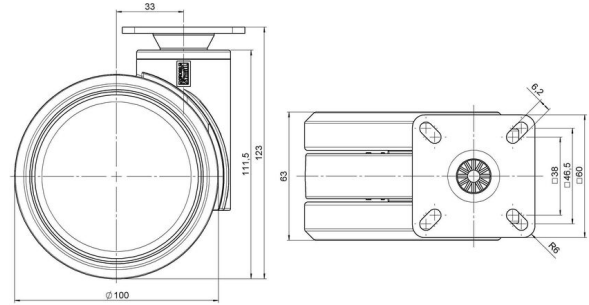

DUETTO 104 Wheel

As of: July 07, 2026

Description	Model	Carton Quantity
DUETTO K W	D100	40 pcs per Carton

Technical Details

Product Type	Furniture caster
Wheel diameter	100mm
Load capacity	100kg
Overall height with fixing	123mm
Wheel:	
Wheel type	Soft wheel
Wheel core / tread color	NCS White S 0505-R80B / RAL 9005 Jet black
Housing:	
Housing form	unhooded, with neck diameter
Neck diameter	46mm
Housing material	High quality nylon
Housing color	NCS White S 0505-R80B
Mobility concept	Freewheel
Fixing	60x60mm Plate
Description	K 100-104 X 1

Fixings

Compatible with the following available fixings:

Push fit stems:

- 11x22mm with 11,4mm circlip
- 11x22mm with 11,6mm circlip
- 11x22mm with 11,8mm circlip
- 11x34mm with 11,8mm circlip
- 14x48mm with 15mm circlip

Threaded stems:

- M10x15mm
- M10x20mm
- M10x35mm
- M12x15mm
- M12x20mm
- M12x30mm

Square plates:

- 60x60mm