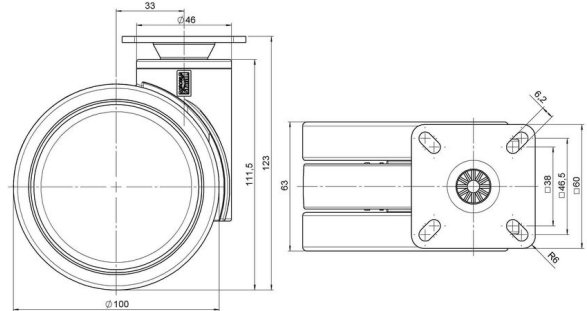

DUETTO 105 Wheel

As of: April 30, 2026

Description	Model	Carton Quantity
DUETTO K W	D100	40 pcs per Carton

Technical Details

Product Type	Furniture caster
Wheel diameter	100mm
Load capacity	100kg
Overall height with fixing	123mm
Wheel:	
Wheel type	Soft wheel
Wheel core / tread color	RAL 9005 Jet black / RAL 9005 Jet black
Housing:	
Housing form	unhooded, with neck diameter
Neck diameter	46mm
Housing material	High quality nylon
Housing color	RAL 9005 Jet black
Mobility concept	Freewheel
Fixing	60x60mm Plate
Description	K 100-105 X 1

Fixings

Compatible with the following available fixings:

Push fit stems:

- 11x22mm with 11,4mm circlip
- 11x22mm with 11,6mm circlip
- 11x22mm with 11,8mm circlip
- 11x34mm with 11,8mm circlip
- 14x48mm with 15mm circlip

Threaded stems:

- M10x15mm
- M10x20mm
- M10x35mm
- M12x15mm
- M12x20mm
- M12x30mm

Square plates:

- 60x60mm