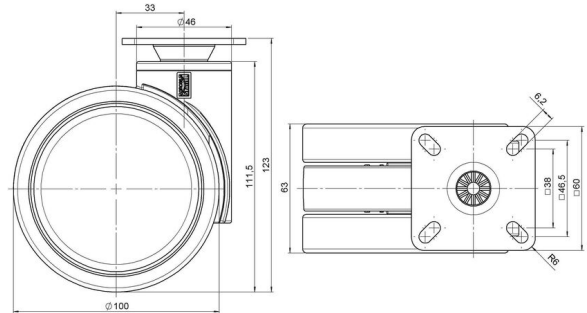

DUETTO 105 Wheel

As of: July 04, 2026

Description	Model	Carton Quantity
DUETTO K W	D100	40 pcs per Carton

Technical Details

Product Type	Furniture caster
Wheel diameter	100mm
Load capacity	100kg
Overall height with fixing	123mm
Wheel:	
Wheel type	Soft wheel
Wheel core / tread color	RAL 9005 Jet black / RAL 9005 Jet black
Housing:	
Housing form	unhooded, with neck diameter
Neck diameter	46mm
Housing material	High quality nylon
Housing color	RAL 9005 Jet black
Mobility concept	Freewheel
Fixing	60x60mm Plate
Description	K 100-105 X 1

Fixings

Compatible with the following available fixings:

Push fit stems:

- 11x22mm with 11,4mm circlip
- 11x22mm with 11,6mm circlip
- 11x22mm with 11,8mm circlip
- 11x34mm with 11,8mm circlip
- 14x48mm with 15mm circlip

Threaded stems:

- M10x15mm
- M10x20mm
- M10x35mm
- M12x15mm
- M12x20mm
- M12x30mm

Square plates:

- 60x60mm