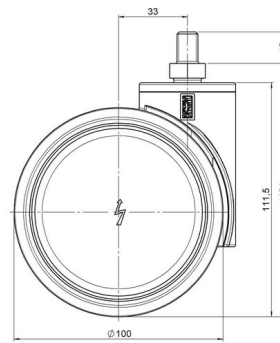

DUETTO 104 Wheel

As of: June 25, 2026

Description	Model	Carton Quantity
DUETTO K W	D100	40 pcs per Carton

Technical Details

Product Type	Furniture caster
Wheel diameter	100mm
Load capacity	100kg
Overall height with fixing	121mm
Wheel:	
Wheel type	Soft wheel
Wheel core / tread color	RAL 9010 Pure white / RAL 9005 Jet black
Housing:	
Housing form	unhooded, with neck diameter
Neck diameter	46mm
Housing material	High quality nylon
Housing color	RAL 9010 Pure white
Mobility concept	Freewheel
Fixing	M10x15mm Threaded stem, unassembled
Description	KA 100-104 X10

Fixings

Compatible with the following available fixings:

Push fit stems:

- 11x22mm with 11,4mm circlip
- 11x22mm with 11,6mm circlip
- 11x22mm with 11,8mm circlip
- 11x34mm with 11,8mm circlip
- 14x48mm with 15mm circlip

Threaded stems:

- M10x15mm
- M10x20mm
- M10x35mm
- M12x15mm
- M12x20mm
- M12x30mm

Square plates:

- 60x60mm