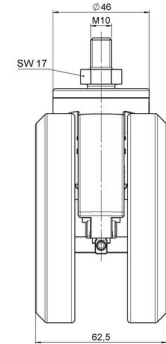

DUETTO 104 Wheel

As of: June 25, 2026

Description	Model	Carton Quantity
DUETTO K W	D100	40 pcs per Carton

Technical Details

Product Type	Furniture caster
Wheel diameter	100mm
Load capacity	100kg
Overall height with fixing	121mm
Wheel:	
Wheel type	Soft wheel
Wheel core / tread color	RAL 9010 Pure white / RAL 9005 Jet black
Housing:	
Housing form	unhooded, with neck diameter
Neck diameter	46mm
Housing material	High quality nylon
Housing color	RAL 9010 Pure white
Mobility concept	Freewheel
Fixing	M10x15mm Threaded stem, unassembled
Description	KA 100-104 X10

Fixings

Compatible with the following available fixings:

Push fit stems:

- 11x22mm with 11,4mm circlip
- 11x22mm with 11,6mm circlip
- 11x22mm with 11,8mm circlip
- 11x34mm with 11,8mm circlip
- 14x48mm with 15mm circlip

Threaded stems:

- M10x15mm
- M10x20mm
- M10x35mm
- M12x15mm
- M12x20mm
- M12x30mm

Square plates:

- 60x60mm