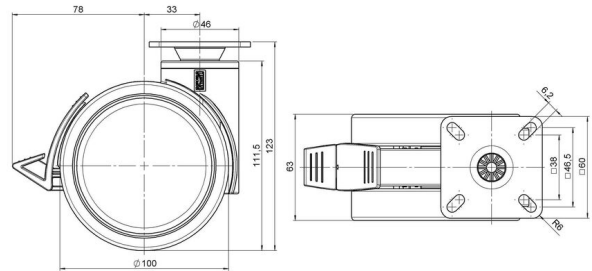

DUETTO 105 Wheel

As of: May 23, 2026

Description	Model	Carton Quantity
DUETTO KFD W	D100	40 pcs per Carton

Technical Details

Product Type	Furniture caster
Wheel diameter	100mm
Load capacity	100kg
Overall height with fixing	123mm
Wheel:	
Wheel type	Soft wheel
Wheel core / tread color	RAL 9006 White aluminium / RAL 9005 Jet black
Housing:	
Housing form	unhooded, with neck diameter
Neck diameter	46mm
Housing material	High quality nylon
Housing color	RAL 9006 White aluminium
Mobility concept	Delta-Feststeller, RAL 9005 Jet black
Fixing	60x60mm Plate
Description	KFD 100-105 X 1