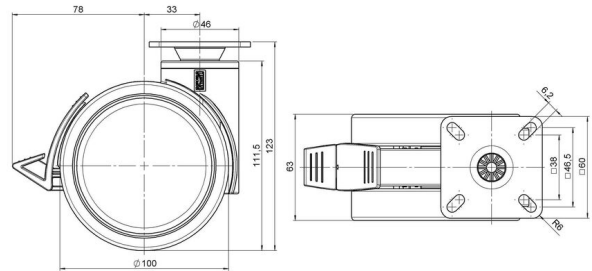

DUETTO 105 Wheel

As of: May 23, 2026

Description	Model	Carton Quantity
DUETTO KFD W	D100	40 pcs per Carton

Technical Details

Product Type	Furniture caster
Wheel diameter	100mm
Load capacity	100kg
Overall height with fixing	123mm
Wheel:	
Wheel type	Soft wheel
Wheel core / tread color	RAL 9006 White aluminium / RAL 9005 Jet black
Housing:	
Housing form	unhooded, with neck diameter
Neck diameter	46mm
Housing material	High quality nylon
Housing color	RAL 9006 White aluminium
Mobility concept	Delta-Feststeller, RAL 9005 Jet black
Fixing	60x60mm Plate
Description	KFD 100-105 X 1

Fixings

Compatible with the following available fixings:

Push fit stems:

- 11x22mm with 11,4mm circlip
- 11x22mm with 11,6mm circlip
- 11x22mm with 11,8mm circlip
- 11x34mm with 11,8mm circlip
- 14x48mm with 15mm circlip

Threaded stems:

- M10x15mm
- M10x20mm
- M10x35mm
- M12x15mm
- M12x20mm
- M12x30mm

Square plates:

- 60x60mm