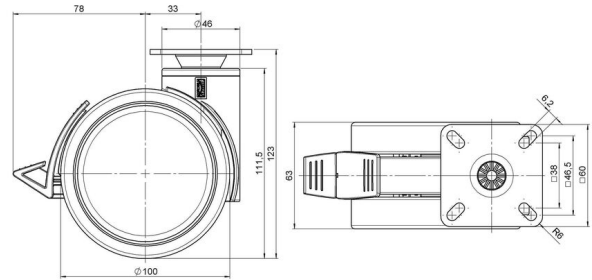

### Technical Details

|                            |   |
|----------------------------|---|
| Product Type               | Furniture caster                        |
| Wheel diameter             | 100mm                                   |
| Load capacity              | 100kg                                   |
| Overall height with fixing | 123mm                                   |
| <b>Wheel:</b>              |   |
| Wheel type                 | Soft wheel                              |
| Wheel core / tread color   | RAL 9005 Jet black / RAL 9005 Jet black |
| <b>Housing:</b>            |   |
| Housing form               | unhooded, with neck diameter            |
| Neck diameter              | 46mm                                    |
| Housing material           | High quality nylon                      |
| Housing color              | RAL 9005 Jet black                      |
| Mobility concept           | Delta-Feststeller, RAL 9005 Jet black   |
| Fixing                     | 60x60mm Plate                           |
| Description                | KFD 100-105 X 1                         |

### Push fit stems:

- 11x22mm with 11,4mm circlip
- 11x22mm with 11,6mm circlip
- 11x22mm with 11,8mm circlip
- 11x34mm with 11,8mm circlip
- 14x48mm with 15mm circlip

### Threaded stems:

- M10x15mm
- M10x20mm
- M10x35mm
- M12x15mm
- M12x20mm
- M12x30mm

### Square plates:

- 60x60mm