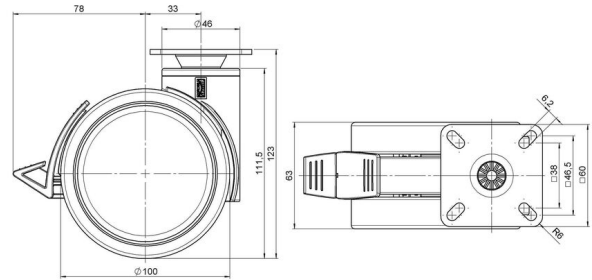

DUETTO 105 Wheel

As of: May 23, 2026

Description	Model	Carton Quantity
DUETTO KFD W	D100	40 pcs per Carton

Technical Details

Product Type	Furniture caster
Wheel diameter	100mm
Load capacity	100kg
Overall height with fixing	123mm
Wheel:	
Wheel type	Soft wheel
Wheel core / tread color	RAL 9005 Jet black / RAL 9005 Jet black
Housing:	
Housing form	unhooded, with neck diameter
Neck diameter	46mm
Housing material	High quality nylon
Housing color	RAL 9005 Jet black
Mobility concept	Delta-Feststeller, RAL 9005 Jet black
Fixing	60x60mm Plate
Description	KFD 100-105 X 1

Fixings

Compatible with the following available fixings:

Push fit stems:

- 11x22mm with 11,4mm circlip
- 11x22mm with 11,6mm circlip
- 11x22mm with 11,8mm circlip
- 11x34mm with 11,8mm circlip
- 14x48mm with 15mm circlip

Threaded stems:

- M10x15mm
- M10x20mm
- M10x35mm
- M12x15mm
- M12x20mm
- M12x30mm

Square plates:

- 60x60mm