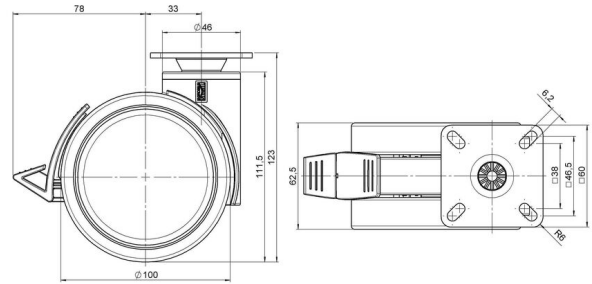

DUETTO 105 Wheel

As of: April 06, 2026

Description	Model	Carton Quantity
DUETTO KFD W	D100	40 pcs per Carton

Technical Details

Product Type	Furniture caster
Wheel diameter	100mm
Load capacity	100kg
Overall height with fixing	123mm
Wheel:	
Wheel type	Soft wheel
Wheel core / tread color	NCS White S 0505-R80B / RAL 9005 Jet black
Housing:	
Housing form	unhooded, with neck diameter
Neck diameter	46mm
Housing material	High quality nylon
Housing color	NCS White S 0505-R80B
Mobility concept	Delta-Feststeller, RAL 9005 Jet black
Fixing	60x60mm Plate
Description	KFD 100-105 X 1

Fixings

Compatible with the following available fixings:

Push fit stems:

- 11x22mm with 11,4mm circlip
- 11x22mm with 11,6mm circlip
- 11x22mm with 11,8mm circlip
- 11x34mm with 11,8mm circlip
- 14x48mm with 15mm circlip

Threaded stems:

- M10x15mm
- M10x20mm
- M10x35mm
- M12x15mm
- M12x20mm
- M12x30mm

Square plates:

- 60x60mm