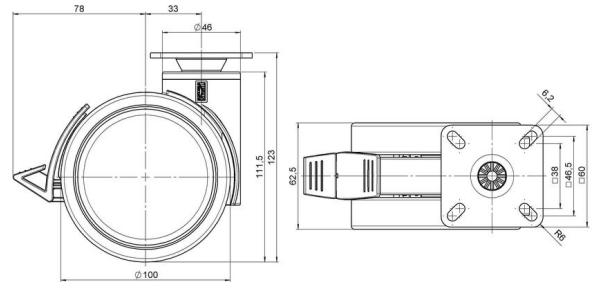

DUETTO 105 Wheel

As of: May 23, 2026

| Description | Model | Carton Quantity |
|--------------|-------|-------------------|
| DUETTO KFD W | D100 | 40 pcs per Carton |

Technical Details

| | |
|----------------------------|--|
| Product Type | Furniture caster |
| Wheel diameter | 100mm |
| Load capacity | 100kg |
| Overall height with fixing | 123mm |
| Wheel: | |
| Wheel type | Soft wheel |
| Wheel core / tread color | NCS White S 0505-R80B / RAL 9005 Jet black |
| Housing: | |
| Housing form | unhooded, with neck diameter |
| Neck diameter | 46mm |
| Housing material | High quality nylon |
| Housing color | NCS White S 0505-R80B |
| Mobility concept | Delta-Feststeller, RAL 9005 Jet black |
| Fixing | 60x60mm Plate |
| Description | KFD 100-105 X 1 |

Fixings

Compatible with the following available fixings:

Push fit stems:

- 11x22mm with 11,4mm circlip
- 11x22mm with 11,6mm circlip
- 11x22mm with 11,8mm circlip
- 11x34mm with 11,8mm circlip
- 14x48mm with 15mm circlip

Threaded stems:

- M10x15mm
- M10x20mm
- M10x35mm
- M12x15mm
- M12x20mm
- M12x30mm

Square plates:

- 60x60mm