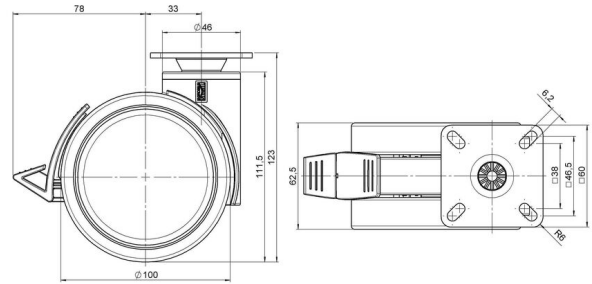

DUETTO 105 Wheel

As of: July 07, 2026

Description	Model	Carton Quantity
DUETTO KFD W	D100	40 pcs per Carton

Technical Details

Product Type	Furniture caster
Wheel diameter	100mm
Load capacity	100kg
Overall height with fixing	123mm
Wheel:	
Wheel type	Soft wheel
Wheel core / tread color	NCS White S 0505-R80B / RAL 9005 Jet black
Housing:	
Housing form	unhooded, with neck diameter
Neck diameter	46mm
Housing material	High quality nylon
Housing color	NCS White S 0505-R80B
Mobility concept	Delta-Feststeller, RAL 9005 Jet black
Fixing	60x60mm Plate
Description	KFD 100-105 X 1

Fixings

Compatible with the following available fixings:

Push fit stems:

- 11x22mm with 11,4mm circlip
- 11x22mm with 11,6mm circlip
- 11x22mm with 11,8mm circlip
- 11x34mm with 11,8mm circlip
- 14x48mm with 15mm circlip

Threaded stems:

- M10x15mm
- M10x20mm
- M10x35mm
- M12x15mm
- M12x20mm
- M12x30mm

Square plates:

- 60x60mm