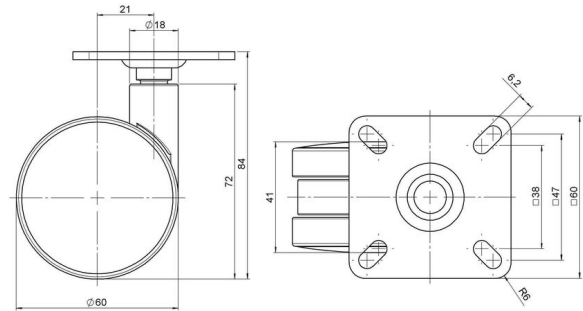

Standard D062

As of: June 27, 2026

Description	Model	Carton Quantity
DUK 62 - 2 X 1	D062	200 pcs per Carton

Technical Details

Product Type	Furniture caster
Wheel diameter	60mm
Load capacity	60kg
Overall height with fixing	84mm
Wheel:	
Wheel type	Soft wheel
Wheel core / tread color	RAL 9006 White aluminium / RAL 9005 Jet black
Housing:	
Housing form	unhooded, with neck diameter
Neck diameter	18mm
Housing material	High quality nylon
Housing color	RAL 9006 White aluminium
Mobility concept	Freewheel
Fixing	60x60mm Plate
Description	DUK 62 - 2 X 1

Fixings

Compatible with the following available fixings:

No-Noise™ Stem:

- 11x19,5mm with 11,4mm circlip
- 11x19,5mm with 110,6mm circlip

Push fit stems:

- 10x22mm with 10,3mm circlip
- 10x22mm with 10,5mm circlip
- 11x19,5mm with 11,4mm circlip
- 11x19,5mm with 11,8mm circlip
- 11x22mm with 11,4mm circlip
- 11x22mm with 11,6mm circlip
- 11x22mm with 11,8mm circlip

Threaded stems:

- M8x15mm
- M8x20mm
- M8x25mm
- M10x15mm
- M10x20mm
- M10x25mm
- M10x30mm
- M10x40mm
- M12x20mm

Square plates:

- 38x38mm
- 55x55mm
- 60x60mm