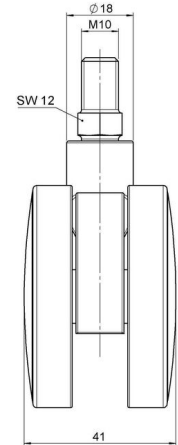

Standard D062

As of: June 27, 2026

Description	Model	Carton Quantity
DUK 62 - 2 X10	D062	200 pcs per Carton

Technical Details

Product Type	Furniture caster
Wheel diameter	60mm
Load capacity	60kg
Overall height with fixing	79,5mm
Wheel:	
Wheel type	Soft wheel
Wheel core / tread color	RAL 9006 White aluminium / RAL 9005 Jet black
Housing:	
Housing form	unhooded, with neck diameter
Neck diameter	18mm
Housing material	High quality nylon
Housing color	RAL 9006 White aluminium
Mobility concept	Freewheel
Fixing	M10x15mm Threaded stem
Description	DUK 62 - 2 X10

Fixings

Compatible with the following available fixings:

No-Noise™ Stem:

- 11x19,5mm with 11,4mm circlip
- 11x19,5mm with 110,6mm circlip

Push fit stems:

- 10x22mm with 10,3mm circlip
- 10x22mm with 10,5mm circlip
- 11x19,5mm with 11,4mm circlip
- 11x19,5mm with 11,8mm circlip
- 11x22mm with 11,4mm circlip
- 11x22mm with 11,6mm circlip
- 11x22mm with 11,8mm circlip

Threaded stems:

- M8x15mm
- M8x20mm
- M8x25mm
- M10x15mm
- M10x20mm
- M10x25mm
- M10x30mm
- M10x40mm
- M12x20mm

Square plates:

- 38x38mm
- 55x55mm
- 60x60mm