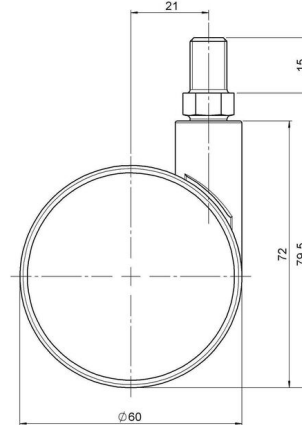

Standard D062

As of: June 27, 2026

Description	Model	Carton Quantity
DUK 62 - 2 X10	D062	200 pcs per Carton

Technical Details

Product Type	Furniture caster
Wheel diameter	60mm
Load capacity	60kg
Overall height with fixing	79,5mm
Wheel:	
Wheel type	Soft wheel
Wheel core / tread color	RAL 9006 White aluminium / RAL 9005 Jet black
Housing:	
Housing form	unhooded, with neck diameter
Neck diameter	18mm
Housing material	High quality nylon
Housing color	RAL 9006 White aluminium
Mobility concept	Freewheel
Fixing	M10x15mm Threaded stem
Description	DUK 62 - 2 X10

Fixings

Compatible with the following available fixings:

No-Noise™ Stem:

- 11x19,5mm with 11,4mm circlip
- 11x19,5mm with 110,6mm circlip

Push fit stems:

- 10x22mm with 10,3mm circlip
- 10x22mm with 10,5mm circlip
- 11x19,5mm with 11,4mm circlip
- 11x19,5mm with 11,8mm circlip
- 11x22mm with 11,4mm circlip
- 11x22mm with 11,6mm circlip
- 11x22mm with 11,8mm circlip

Threaded stems:

- M8x15mm
- M8x20mm
- M8x25mm
- M10x15mm
- M10x20mm
- M10x25mm
- M10x30mm
- M10x40mm
- M12x20mm

Square plates:

- 38x38mm
- 55x55mm
- 60x60mm