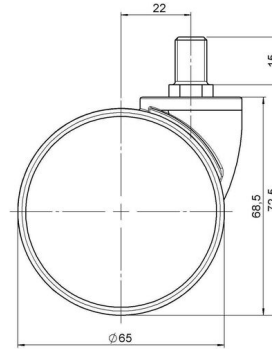

Standard D066

As of: April 30, 2026

Description	Model	Carton Quantity
DUK 66 -27 X 1	D066	150 pcs per Carton

Technical Details

Product Type	Furniture caster
Wheel diameter	65mm
Load capacity	65kg
Overall height with fixing	72,5mm
Wheel:	
Wheel type	Soft wheel
Wheel core / tread color	RAL 9006 White aluminium / RAL 9005 Jet black
Housing:	
Housing form	unhooded, with neck diameter
Neck diameter	27mm
Housing material	High quality nylon
Housing color	RAL 9006 White aluminium
Mobility concept	Freewheel
Fixing	38x38mm Plate
Description	DUK 66 -27 X 1