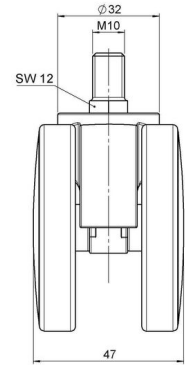

Standard D066

As of: April 30, 2026

| Description | Model | Carton Quantity |
|----------------|-------|--------------------|
| DUK 66 -27 X 1 | D066 | 150 pcs per Carton |

Technical Details

| | |
|----------------------------|---|
| Product Type | Furniture caster |
| Wheel diameter | 65mm |
| Load capacity | 65kg |
| Overall height with fixing | 72,5mm |
| Wheel: | |
| Wheel type | Soft wheel |
| Wheel core / tread color | RAL 9006 White aluminium / RAL 9005 Jet black |
| Housing: | |
| Housing form | unhooded, with neck diameter |
| Neck diameter | 27mm |
| Housing material | High quality nylon |
| Housing color | RAL 9006 White aluminium |
| Mobility concept | Freewheel |
| Fixing | 38x38mm Plate |
| Description | DUK 66 -27 X 1 |

Fixings

Compatible with the following available fixings:

No-Noise™ Stem:

- 11x19,5mm with 11,4mm circlip
- 11x19,5mm with 110,6mm circlip

Push fit stems:

- 10x22mm with 10,3mm circlip
- 10x22mm with 10,5mm circlip
- 11x19,5mm with 11,4mm circlip
- 11x19,5mm with 11,8mm circlip
- 11x22mm with 11,4mm circlip
- 11x22mm with 11,6mm circlip
- 11x22mm with 11,8mm circlip

Threaded stems:

- M8x15mm
- M8x20mm
- M8x25mm
- M10x15mm
- M10x20mm
- M10x25mm
- M10x30mm
- M10x40mm
- M12x20mm

Square plates:

- 38x38mm
- 55x55mm
- 60x60mm