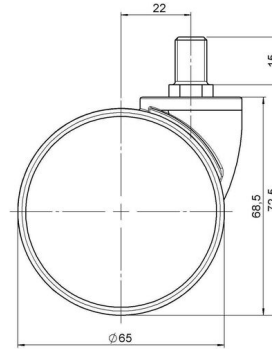

Standard D066

As of: June 27, 2026

Description	Model	Carton Quantity
DUK 66 -27 X 1	D066	150 pcs per Carton

Technical Details

Product Type	Furniture caster
Wheel diameter	65mm
Load capacity	65kg
Overall height with fixing	72,5mm
Wheel:	
Wheel type	Soft wheel
Wheel core / tread color	RAL 9006 White aluminium / RAL 9005 Jet black
Housing:	
Housing form	unhooded, with neck diameter
Neck diameter	27mm
Housing material	High quality nylon
Housing color	RAL 9006 White aluminium
Mobility concept	Freewheel
Fixing	38x38mm Plate
Description	DUK 66 -27 X 1

Fixings

Compatible with the following available fixings:

No-Noise™ Stem:

- 11x19,5mm with 11,4mm circlip
- 11x19,5mm with 110,6mm circlip

Push fit stems:

- 10x22mm with 10,3mm circlip
- 10x22mm with 10,5mm circlip
- 11x19,5mm with 11,4mm circlip
- 11x19,5mm with 11,8mm circlip
- 11x22mm with 11,4mm circlip
- 11x22mm with 11,6mm circlip
- 11x22mm with 11,8mm circlip

Threaded stems:

- M8x15mm
- M8x20mm
- M8x25mm
- M10x15mm
- M10x20mm
- M10x25mm
- M10x30mm
- M10x40mm
- M12x20mm

Square plates:

- 38x38mm
- 55x55mm
- 60x60mm