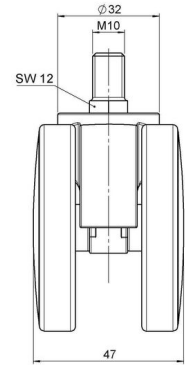

Standard D066

As of: April 30, 2026

Description	Model	Carton Quantity
DUK 66 -27 X 1	D066	150 pcs per Carton

Technical Details

Product Type	Furniture caster
Wheel diameter	65mm
Load capacity	65kg
Overall height with fixing	72,5mm
Wheel:	
Wheel type	Soft wheel
Wheel core / tread color	RAL 9006 White aluminium / RAL 9005 Jet black
Housing:	
Housing form	unhooded, with neck diameter
Neck diameter	27mm
Housing material	High quality nylon
Housing color	RAL 9006 White aluminium
Mobility concept	Freewheel
Fixing	38x38mm Plate
Description	DUK 66 -27 X 1