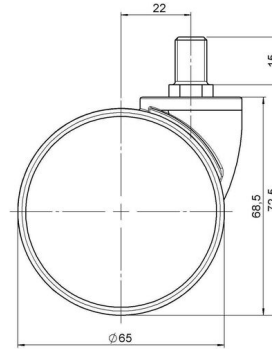

Standard D066

As of: April 30, 2026

| Description | Model | Carton Quantity |
|----------------|-------|--------------------|
| DUK 66 -27 X 1 | D066 | 150 pcs per Carton |

Technical Details

| | |
|----------------------------|---|
| Product Type | Furniture caster |
| Wheel diameter | 65mm |
| Load capacity | 65kg |
| Overall height with fixing | 72,5mm |
| Wheel: | |
| Wheel type | Soft wheel |
| Wheel core / tread color | RAL 9006 White aluminium / RAL 9005 Jet black |
| Housing: | |
| Housing form | unhooded, with neck diameter |
| Neck diameter | 27mm |
| Housing material | High quality nylon |
| Housing color | RAL 9006 White aluminium |
| Mobility concept | Freewheel |
| Fixing | 38x38mm Plate |
| Description | DUK 66 -27 X 1 |

Fixings

Compatible with the following available fixings:

No-Noise™ Stem:

- 11x19,5mm with 11,4mm circlip
- 11x19,5mm with 110,6mm circlip

Push fit stems:

- 10x22mm with 10,3mm circlip
- 10x22mm with 10,5mm circlip
- 11x19,5mm with 11,4mm circlip
- 11x19,5mm with 11,8mm circlip
- 11x22mm with 11,4mm circlip
- 11x22mm with 11,6mm circlip
- 11x22mm with 11,8mm circlip

Threaded stems:

- M8x15mm
- M8x20mm
- M8x25mm
- M10x15mm
- M10x20mm
- M10x25mm
- M10x30mm
- M10x40mm
- M12x20mm

Square plates:

- 38x38mm
- 55x55mm
- 60x60mm