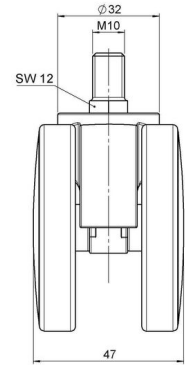

Standard D066

As of: June 27, 2026

Description	Model	Carton Quantity
DUK 66 -27 X 1	D066	150 pcs per Carton

Technical Details

Product Type	Furniture caster
Wheel diameter	65mm
Load capacity	65kg
Overall height with fixing	72,5mm
Wheel:	
Wheel type	Soft wheel
Wheel core / tread color	RAL 9006 White aluminium / RAL 9005 Jet black
Housing:	
Housing form	unhooded, with neck diameter
Neck diameter	27mm
Housing material	High quality nylon
Housing color	RAL 9006 White aluminium
Mobility concept	Freewheel
Fixing	38x38mm Plate
Description	DUK 66 -27 X 1

Fixings

Compatible with the following available fixings:

No-Noise™ Stem:

- 11x19,5mm with 11,4mm circlip
- 11x19,5mm with 110,6mm circlip

Push fit stems:

- 10x22mm with 10,3mm circlip
- 10x22mm with 10,5mm circlip
- 11x19,5mm with 11,4mm circlip
- 11x19,5mm with 11,8mm circlip
- 11x22mm with 11,4mm circlip
- 11x22mm with 11,6mm circlip
- 11x22mm with 11,8mm circlip

Threaded stems:

- M8x15mm
- M8x20mm
- M8x25mm
- M10x15mm
- M10x20mm
- M10x25mm
- M10x30mm
- M10x40mm
- M12x20mm

Square plates:

- 38x38mm
- 55x55mm
- 60x60mm