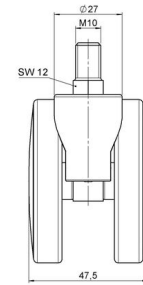

Standard D066

As of: June 27, 2026

Description	Model	Carton Quantity
DUK 66 -27 X10	D066	150 pcs per Carton

Technical Details

Product Type	Furniture caster
Wheel diameter	65mm
Load capacity	65kg
Overall height with fixing	72,5mm
Wheel:	
Wheel type	Soft wheel
Wheel core / tread color	RAL 9006 White aluminium / RAL 9005 Jet black
Housing:	
Housing form	unhooded, with neck diameter
Neck diameter	27mm
Housing material	High quality nylon
Housing color	RAL 9006 White aluminium
Mobility concept	Freewheel
Fixing	M10x15mm Threaded stem
Description	DUK 66 -27 X10

Fixings

Compatible with the following available fixings:

No-Noise™ Stem:

- 11x19,5mm with 11,4mm circlip
- 11x19,5mm with 110,6mm circlip

Push fit stems:

- 10x22mm with 10,3mm circlip
- 10x22mm with 10,5mm circlip
- 11x19,5mm with 11,4mm circlip
- 11x19,5mm with 11,8mm circlip
- 11x22mm with 11,4mm circlip
- 11x22mm with 11,6mm circlip
- 11x22mm with 11,8mm circlip

Threaded stems:

- M8x15mm
- M8x20mm
- M8x25mm
- M10x15mm
- M10x20mm
- M10x25mm
- M10x30mm
- M10x40mm
- M12x20mm

Square plates:

- 38x38mm
- 55x55mm
- 60x60mm