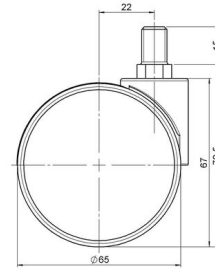

Standard D066

As of: April 30, 2026

Description	Model	Carton Quantity
DUK 66 -27 X10	D066	150 pcs per Carton

Technical Details

Product Type	Furniture caster
Wheel diameter	65mm
Load capacity	65kg
Overall height with fixing	72,5mm
Wheel:	
Wheel type	Soft wheel
Wheel core / tread color	RAL 9006 White aluminium / RAL 9005 Jet black
Housing:	
Housing form	unhooded, with neck diameter
Neck diameter	27mm
Housing material	High quality nylon
Housing color	RAL 9006 White aluminium
Mobility concept	Freewheel
Fixing	M10x15mm Threaded stem
Description	DUK 66 -27 X10

Fixings

Compatible with the following available fixings:

No-Noise™ Stem:

- 11x19,5mm with 11,4mm circlip
- 11x19,5mm with 110,6mm circlip

Push fit stems:

- 10x22mm with 10,3mm circlip
- 10x22mm with 10,5mm circlip
- 11x19,5mm with 11,4mm circlip
- 11x19,5mm with 11,8mm circlip
- 11x22mm with 11,4mm circlip
- 11x22mm with 11,6mm circlip
- 11x22mm with 11,8mm circlip

Threaded stems:

- M8x15mm
- M8x20mm
- M8x25mm
- M10x15mm
- M10x20mm
- M10x25mm
- M10x30mm
- M10x40mm
- M12x20mm

Square plates:

- 38x38mm
- 55x55mm
- 60x60mm