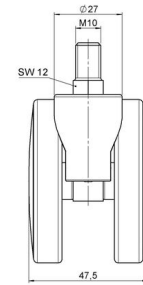

Standard D066

As of: April 30, 2026

Description	Model	Carton Quantity
DUK 66 -27 X10	D066	150 pcs per Carton

Technical Details

Product Type	Furniture caster
Wheel diameter	65mm
Load capacity	65kg
Overall height with fixing	72,5mm
Wheel:	
Wheel type	Soft wheel
Wheel core / tread color	RAL 9006 White aluminium / RAL 9005 Jet black
Housing:	
Housing form	unhooded, with neck diameter
Neck diameter	27mm
Housing material	High quality nylon
Housing color	RAL 9006 White aluminium
Mobility concept	Freewheel
Fixing	M10x15mm Threaded stem
Description	DUK 66 -27 X10

Fixings

Compatible with the following available fixings:

No-Noise™ Stem:

- 11x19,5mm with 11,4mm circlip
- 11x19,5mm with 110,6mm circlip

Push fit stems:

- 10x22mm with 10,3mm circlip
- 10x22mm with 10,5mm circlip
- 11x19,5mm with 11,4mm circlip
- 11x19,5mm with 11,8mm circlip
- 11x22mm with 11,4mm circlip
- 11x22mm with 11,6mm circlip
- 11x22mm with 11,8mm circlip

Threaded stems:

- M8x15mm
- M8x20mm
- M8x25mm
- M10x15mm
- M10x20mm
- M10x25mm
- M10x30mm
- M10x40mm
- M12x20mm

Square plates:

- 38x38mm
- 55x55mm
- 60x60mm