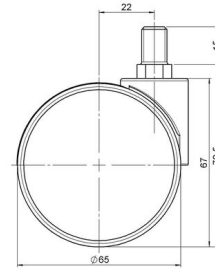

Standard D066

As of: June 27, 2026

Description	Model	Carton Quantity
DUK 66 -27 X10	D066	150 pcs per Carton

Technical Details

Product Type	Furniture caster
Wheel diameter	65mm
Load capacity	65kg
Overall height with fixing	72,5mm
Wheel:	
Wheel type	Soft wheel
Wheel core / tread color	RAL 9006 White aluminium / RAL 9005 Jet black
Housing:	
Housing form	unhooded, with neck diameter
Neck diameter	27mm
Housing material	High quality nylon
Housing color	RAL 9006 White aluminium
Mobility concept	Freewheel
Fixing	M10x15mm Threaded stem
Description	DUK 66 -27 X10

Fixings

Compatible with the following available fixings:

No-Noise™ Stem:

- 11x19,5mm with 11,4mm circlip
- 11x19,5mm with 110,6mm circlip

Push fit stems:

- 10x22mm with 10,3mm circlip
- 10x22mm with 10,5mm circlip
- 11x19,5mm with 11,4mm circlip
- 11x19,5mm with 11,8mm circlip
- 11x22mm with 11,4mm circlip
- 11x22mm with 11,6mm circlip
- 11x22mm with 11,8mm circlip

Threaded stems:

- M8x15mm
- M8x20mm
- M8x25mm
- M10x15mm
- M10x20mm
- M10x25mm
- M10x30mm
- M10x40mm
- M12x20mm

Square plates:

- 38x38mm
- 55x55mm
- 60x60mm