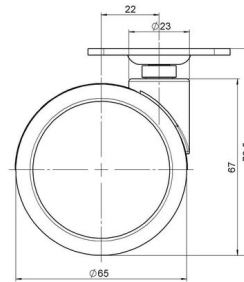

Standard D071

As of: May 23, 2026

Description	Model	Carton Quantity
DUK 71 - 2 X 1	D071	150 pcs per Carton

Technical Details

Product Type	Furniture caster
Wheel diameter	65mm
Load capacity	65kg
Overall height with fixing	78,5mm
Wheel:	
Wheel type	Soft wheel
Wheel core / tread color	RAL 9005 Jet black / RAL 7022 Umbra grey
Housing:	
Housing form	unhooded, with neck diameter
Neck diameter	23mm
Housing material	High quality nylon
Housing color	RAL 9005 Jet black
Mobility concept	Freewheel
Fixing	55x55mm Plate
Description	DUK 71 - 2 X 1

Fixings

Compatible with the following available fixings:

No-Noise™ Stem:

- 11x19,5mm with 11,4mm circlip
- 11x19,5mm with 110,6mm circlip

Push fit stems:

- 10x22mm with 10,3mm circlip
- 10x22mm with 10,5mm circlip
- 11x19,5mm with 11,4mm circlip
- 11x19,5mm with 11,8mm circlip
- 11x22mm with 11,4mm circlip
- 11x22mm with 11,6mm circlip
- 11x22mm with 11,8mm circlip

Threaded stems:

- M8x15mm
- M8x20mm
- M8x25mm
- M10x15mm
- M10x20mm
- M10x25mm
- M10x30mm
- M10x40mm
- M12x20mm

Square plates:

- 38x38mm
- 55x55mm
- 60x60mm