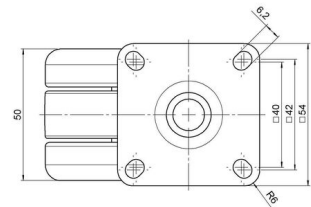

Standard D071

As of: May 23, 2026

Description	Model	Carton Quantity
DUK 71 - 2 X 1	D071	150 pcs per Carton

Technical Details

Product Type	Furniture caster
Wheel diameter	65mm
Load capacity	65kg
Overall height with fixing	78,5mm
Wheel:	
Wheel type	Soft wheel
Wheel core / tread color	RAL 9005 Jet black / RAL 7022 Umbra grey
Housing:	
Housing form	unhooded, with neck diameter
Neck diameter	23mm
Housing material	High quality nylon
Housing color	RAL 9005 Jet black
Mobility concept	Freewheel
Fixing	55x55mm Plate
Description	DUK 71 - 2 X 1

Fixings

Compatible with the following available fixings:

No-Noise™ Stem:

- 11x19,5mm with 11,4mm circlip
- 11x19,5mm with 110,6mm circlip

Push fit stems:

- 10x22mm with 10,3mm circlip
- 10x22mm with 10,5mm circlip
- 11x19,5mm with 11,4mm circlip
- 11x19,5mm with 11,8mm circlip
- 11x22mm with 11,4mm circlip
- 11x22mm with 11,6mm circlip
- 11x22mm with 11,8mm circlip

Threaded stems:

- M8x15mm
- M8x20mm
- M8x25mm
- M10x15mm
- M10x20mm
- M10x25mm
- M10x30mm
- M10x40mm
- M12x20mm

Square plates:

- 38x38mm
- 55x55mm
- 60x60mm