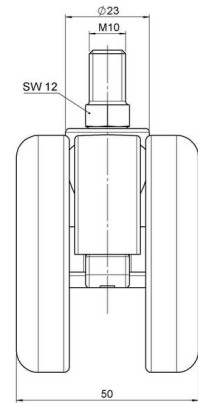

Standard D071

As of: June 16, 2026

Description	Model	Carton Quantity
DUK 71 - 2 X10	D071	150 pcs per Carton

Technical Details

Product Type	Furniture caster
Wheel diameter	65mm
Load capacity	65kg
Overall height with fixing	73,4mm
Wheel:	
Wheel type	Soft wheel
Wheel core / tread color	RAL 9005 Jet black / RAL 9005 Jet black
Housing:	
Housing form	unhooded, with neck diameter
Neck diameter	23mm
Housing material	High quality nylon
Housing color	RAL 9005 Jet black
Mobility concept	Freewheel
Fixing	M10x15mm Threaded stem
Description	DUK 71 - 2 X10

Fixings

Compatible with the following available fixings:

No-Noise™ Stem:

- 11x19,5mm with 11,4mm circlip
- 11x19,5mm with 110,6mm circlip

Push fit stems:

- 10x22mm with 10,3mm circlip
- 10x22mm with 10,5mm circlip
- 11x19,5mm with 11,4mm circlip
- 11x19,5mm with 11,8mm circlip
- 11x22mm with 11,4mm circlip
- 11x22mm with 11,6mm circlip
- 11x22mm with 11,8mm circlip

Threaded stems:

- M8x15mm
- M8x20mm
- M8x25mm
- M10x15mm
- M10x20mm
- M10x25mm
- M10x30mm
- M10x40mm
- M12x20mm

Square plates:

- 38x38mm
- 55x55mm
- 60x60mm