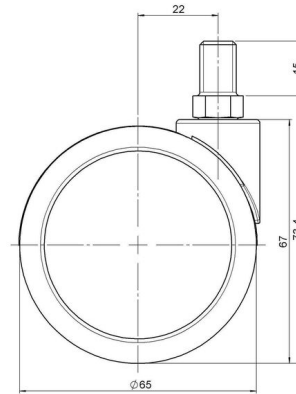

Standard D071

As of: June 16, 2026

Description	Model	Carton Quantity
DUK 71 - 2 X10	D071	150 pcs per Carton

Technical Details

Product Type	Furniture caster
Wheel diameter	65mm
Load capacity	65kg
Overall height with fixing	73,4mm
Wheel:	
Wheel type	Soft wheel
Wheel core / tread color	RAL 9005 Jet black / RAL 9005 Jet black
Housing:	
Housing form	unhooded, with neck diameter
Neck diameter	23mm
Housing material	High quality nylon
Housing color	RAL 9005 Jet black
Mobility concept	Freewheel
Fixing	M10x15mm Threaded stem
Description	DUK 71 - 2 X10

Fixings

Compatible with the following available fixings:

No-Noise™ Stem:

- 11x19,5mm with 11,4mm circlip
- 11x19,5mm with 110,6mm circlip

Push fit stems:

- 10x22mm with 10,3mm circlip
- 10x22mm with 10,5mm circlip
- 11x19,5mm with 11,4mm circlip
- 11x19,5mm with 11,8mm circlip
- 11x22mm with 11,4mm circlip
- 11x22mm with 11,6mm circlip
- 11x22mm with 11,8mm circlip

Threaded stems:

- M8x15mm
- M8x20mm
- M8x25mm
- M10x15mm
- M10x20mm
- M10x25mm
- M10x30mm
- M10x40mm
- M12x20mm

Square plates:

- 38x38mm
- 55x55mm
- 60x60mm