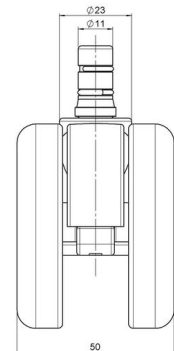

Standard D071

As of: July 07, 2026

Description	Model	Carton Quantity
DUK 71 - 2X2NN	D071	150 pcs per Carton

Technical Details

Product Type	Furniture caster
Wheel diameter	65mm
Load capacity	65kg
Overall height with fixing	70mm
Wheel:	
Wheel type	Soft wheel
Wheel core / tread color	RAL 9005 Jet black / RAL 7022 Umbra grey
Housing:	
Housing form	unhooded, with neck diameter
Neck diameter	23mm
Housing material	High quality nylon
Housing color	RAL 9005 Jet black
Mobility concept	Freewheel
Fixing	No-Noise™ Stem, 11x19,5mm Push fit stem with double circlips, 11,4mm
Description	DUK 71 - 2X2NN

Fixings

Compatible with the following available fixings:

No-Noise™ Stem:

- 11x19,5mm with 11,4mm circlip
- 11x19,5mm with 110,6mm circlip

Push fit stems:

- 10x22mm with 10,3mm circlip
- 10x22mm with 10,5mm circlip
- 11x19,5mm with 11,4mm circlip
- 11x19,5mm with 11,8mm circlip
- 11x22mm with 11,4mm circlip
- 11x22mm with 11,6mm circlip
- 11x22mm with 11,8mm circlip

Threaded stems:

- M8x15mm
- M8x20mm
- M8x25mm
- M10x15mm
- M10x20mm
- M10x25mm
- M10x30mm
- M10x40mm
- M12x20mm

Square plates:

- 38x38mm
- 55x55mm
- 60x60mm