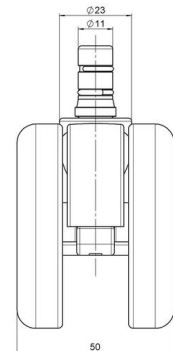

## Technical Details

Product Type	Furniture caster
Wheel diameter	65mm
Load capacity	65kg
Overall height with fixing	70mm
<b>Wheel:</b>	
Wheel type	Soft wheel
Wheel core / tread color	RAL 9005 Jet black / RAL 7022 Umbra grey
<b>Housing:</b>	
Housing form	unhooded, with neck diameter
Neck diameter	23mm
Housing material	High quality nylon
Housing color	RAL 9005 Jet black
Mobility concept	Freewheel
Fixing	No-Noise™ Stem, 11x19,5mm Push fit stem with double circlips, 11,4mm
Description	DUK 71 - 2X2NN

### No-Noise™ Stem:

- 11x19,5mm with 11,4mm circlip
- 11x19,5mm with 110,6mm circlip

### Threaded stems:

- M8x15mm
- M8x20mm
- M8x25mm
- M10x15mm
- M10x20mm
- M10x25mm
- M10x30mm
- M10x40mm
- M12x20mm

### Square plates:

- 38x38mm
- 55x55mm
- 60x60mm