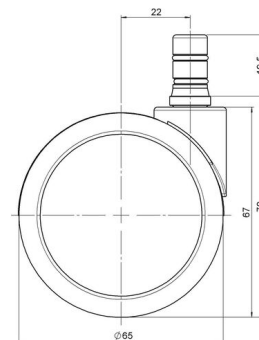

Standard D071

As of: July 07, 2026

Description	Model	Carton Quantity
DUK 71 - 2X2NN	D071	150 pcs per Carton

Technical Details

Product Type	Furniture caster
Wheel diameter	65mm
Load capacity	65kg
Overall height with fixing	70mm
Wheel:	
Wheel type	Soft wheel
Wheel core / tread color	RAL 9005 Jet black / RAL 7022 Umbra grey
Housing:	
Housing form	unhooded, with neck diameter
Neck diameter	23mm
Housing material	High quality nylon
Housing color	RAL 9005 Jet black
Mobility concept	Freewheel
Fixing	No-Noise™ Stem, 11x19,5mm Push fit stem with double circlips, 11,4mm
Description	DUK 71 - 2X2NN

Fixings

Compatible with the following available fixings:

No-Noise™ Stem:

- 11x19,5mm with 11,4mm circlip
- 11x19,5mm with 110,6mm circlip

Push fit stems:

- 10x22mm with 10,3mm circlip
- 10x22mm with 10,5mm circlip
- 11x19,5mm with 11,4mm circlip
- 11x19,5mm with 11,8mm circlip
- 11x22mm with 11,4mm circlip
- 11x22mm with 11,6mm circlip
- 11x22mm with 11,8mm circlip

Threaded stems:

- M8x15mm
- M8x20mm
- M8x25mm
- M10x15mm
- M10x20mm
- M10x25mm
- M10x30mm
- M10x40mm
- M12x20mm

Square plates:

- 38x38mm
- 55x55mm
- 60x60mm