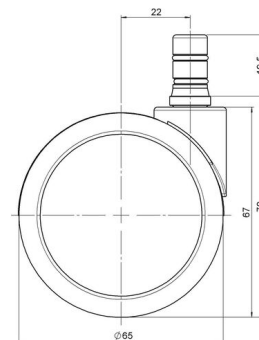

## Technical Details

Product Type	Furniture caster
Wheel diameter	65mm
Load capacity	65kg
Overall height with fixing	70mm
<b>Wheel:</b>	
Wheel type	Soft wheel
Wheel core / tread color	RAL 9005 Jet black / RAL 7022 Umbra grey
<b>Housing:</b>	
Housing form	unhooded, with neck diameter
Neck diameter	23mm
Housing material	High quality nylon
Housing color	RAL 9005 Jet black
Mobility concept	Freewheel
Fixing	No-Noise™ Stem, 11x19,5mm Push fit stem with double circlips, 11,4mm
Description	DUK 71 - 2X2NN

### No-Noise™ Stem:

- 11x19,5mm with 11,4mm circlip
- 11x19,5mm with 110,6mm circlip

### Threaded stems:

- M8x15mm
- M8x20mm
- M8x25mm
- M10x15mm
- M10x20mm
- M10x25mm
- M10x30mm
- M10x40mm
- M12x20mm

### Square plates:

- 38x38mm
- 55x55mm
- 60x60mm