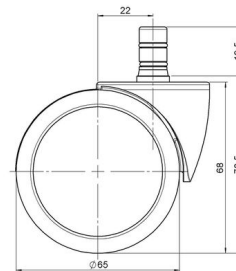

## Technical Details

Product Type	Furniture caster
Wheel diameter	65mm
Load capacity	65kg
Overall height with fixing	70,5mm
<b>Wheel:</b>	
Wheel type	Soft wheel
Wheel core / tread color	RAL 9005 Jet black / RAL 7022 Umbra grey
<b>Housing:</b>	
Housing form	unhooded, with neck diameter
Neck diameter	45mm
Housing material	High quality nylon
Housing color	RAL 9005 Jet black
Mobility concept	Freewheel
Fixing	No-Noise™ Stem, 11x19,5mm Push fit stem with double circlips, 11,4mm
Description	DUK 74 - 2X2NN

### No-Noise™ Stem:

- 11x19,5mm with 11,4mm circlip
- 11x19,5mm with 110,6mm circlip

### Push fit stems:

- 10x22mm with 10,3mm circlip
- 10x22mm with 10,5mm circlip
- 11x19,5mm with 11,4mm circlip
- 11x19,5mm with 11,8mm circlip
- 11x22mm with 11,4mm circlip
- 11x22mm with 11,6mm circlip
- 11x22mm with 11,8mm circlip

### Square plates:

- 38x38mm
- 55x55mm
- 60x60mm