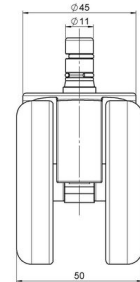

## Technical Details

Product Type	Furniture caster
Wheel diameter	65mm
Load capacity	65kg
Overall height with fixing	70,5mm
<b>Wheel:</b>	
Wheel type	Soft wheel
Wheel core / tread color	RAL 9005 Jet black / RAL 7022 Umbra grey
<b>Housing:</b>	
Housing form	unhooded, with neck diameter
Neck diameter	45mm
Housing material	High quality nylon
Housing color	RAL 9005 Jet black
Mobility concept	Freewheel
Fixing	No-Noise™ Stem, 11x19,5mm Push fit stem with double circlips, 11,4mm
Description	DUK 74 - 2X2NN

### No-Noise™ Stem:

- 11x19,5mm with 11,4mm circlip
- 11x19,5mm with 110,6mm circlip

### Threaded stems:

- M8x15mm
- M8x20mm
- M8x25mm
- M10x15mm
- M10x20mm
- M10x25mm
- M10x30mm
- M10x40mm
- M12x20mm

### Square plates:

- 38x38mm
- 55x55mm
- 60x60mm