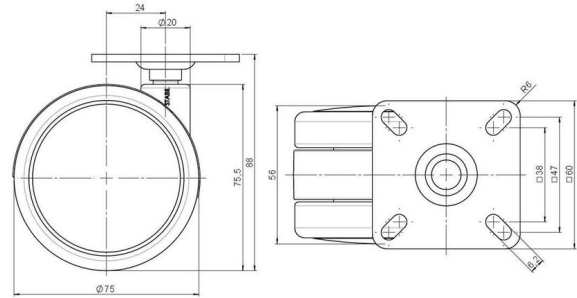

Standard D075

As of: July 07, 2026

Description	Model	Carton Quantity
DUK 75 - 2 X 1	D075	150 pcs per Carton

Technical Details

Product Type	Furniture caster
Wheel diameter	75mm
Load capacity	75kg
Overall height with fixing	88mm
Wheel:	
Wheel type	Soft wheel
Wheel core / tread color	RAL 9005 Jet black / RAL 9005 Jet black
Housing:	
Housing form	unhooded, with neck diameter
Neck diameter	20mm
Housing material	High quality nylon
Housing color	RAL 9005 Jet black
Mobility concept	Freewheel
Fixing	60x60mm Plate
Description	DUK 75 - 2 X 1