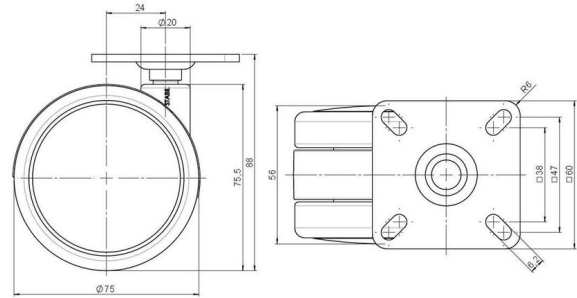

Standard D075

As of: July 07, 2026

Description	Model	Carton Quantity
DUK 75 - 2 X 1	D075	150 pcs per Carton

Technical Details

Product Type	Furniture caster
Wheel diameter	75mm
Load capacity	75kg
Overall height with fixing	88mm
Wheel:	
Wheel type	Soft wheel
Wheel core / tread color	RAL 9005 Jet black / RAL 9005 Jet black
Housing:	
Housing form	unhooded, with neck diameter
Neck diameter	20mm
Housing material	High quality nylon
Housing color	RAL 9005 Jet black
Mobility concept	Freewheel
Fixing	60x60mm Plate
Description	DUK 75 - 2 X 1

Fixings

Compatible with the following available fixings:

No-Noise™ Stem:

- 11x19,5mm with 11,4mm circlip
- 11x19,5mm with 110,6mm circlip

Push fit stems:

- 10x22mm with 10,3mm circlip
- 10x22mm with 10,5mm circlip
- 11x19,5mm with 11,4mm circlip
- 11x19,5mm with 11,8mm circlip
- 11x22mm with 11,4mm circlip
- 11x22mm with 11,6mm circlip
- 11x22mm with 11,8mm circlip

Threaded stems:

- M8x15mm
- M8x20mm
- M8x25mm
- M10x15mm
- M10x20mm
- M10x25mm
- M10x30mm
- M10x40mm
- M12x20mm

Square plates:

- 38x38mm
- 55x55mm
- 60x60mm