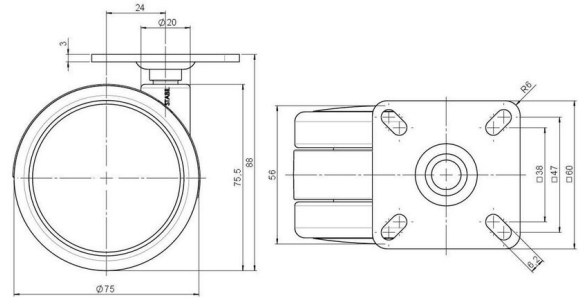

Standard D075

As of: May 23, 2026

Description DUK 75 - 2 X 1	Model D075	Carton Quantity 120 pcs per Carton
-------------------------------	---------------	---------------------------------------

Technical Details

Product Type	Furniture caster
Wheel diameter	75mm
Load capacity	75kg
Overall height with fixing	88mm
Wheel:	
Wheel type	Soft wheel
Wheel core / tread color	RAL 9006 White aluminium / RAL 9005 Jet black
Housing:	
Housing form	unhooded, with neck diameter
Neck diameter	20mm
Housing material	High quality nylon
Housing color	RAL 9006 White aluminium
Mobility concept	Freewheel
Fixing	60x60mm Plate
Description	DUK 75 - 2 X 1

Fixings

Compatible with the following available fixings:

No-Noise™ Stem:

- 11x19,5mm with 11,4mm circlip
- 11x19,5mm with 110,6mm circlip

Push fit stems:

- 10x22mm with 10,3mm circlip
- 10x22mm with 10,5mm circlip
- 11x19,5mm with 11,4mm circlip
- 11x19,5mm with 11,8mm circlip
- 11x22mm with 11,4mm circlip
- 11x22mm with 11,6mm circlip
- 11x22mm with 11,8mm circlip

Threaded stems:

- M8x15mm
- M8x20mm
- M8x25mm
- M10x15mm
- M10x20mm
- M10x25mm
- M10x30mm
- M10x40mm
- M12x20mm

Square plates:

- 38x38mm
- 55x55mm
- 60x60mm