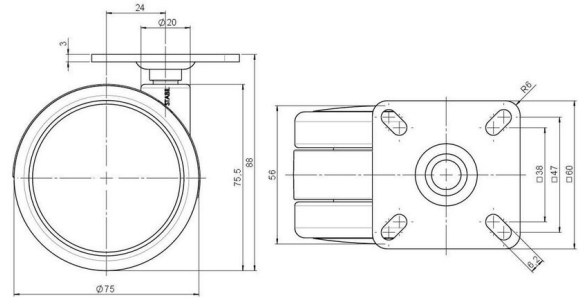

Standard D075

As of: July 07, 2026

Description	Model	Carton Quantity
DUK 75 - 2 X 1	D075	120 pcs per Carton

Technical Details

Product Type	Furniture caster
Wheel diameter	75mm
Load capacity	75kg
Overall height with fixing	88mm
Wheel:	
Wheel type	Soft wheel
Wheel core / tread color	RAL 9006 White aluminium / RAL 9005 Jet black
Housing:	
Housing form	unhooded, with neck diameter
Neck diameter	20mm
Housing material	High quality nylon
Housing color	RAL 9006 White aluminium
Mobility concept	Freewheel
Fixing	60x60mm Plate
Description	DUK 75 - 2 X 1

Fixings

Compatible with the following available fixings:

No-Noise™ Stem:

- 11x19,5mm with 11,4mm circlip
- 11x19,5mm with 110,6mm circlip

Push fit stems:

- 10x22mm with 10,3mm circlip
- 10x22mm with 10,5mm circlip
- 11x19,5mm with 11,4mm circlip
- 11x19,5mm with 11,8mm circlip
- 11x22mm with 11,4mm circlip
- 11x22mm with 11,6mm circlip
- 11x22mm with 11,8mm circlip

Threaded stems:

- M8x15mm
- M8x20mm
- M8x25mm
- M10x15mm
- M10x20mm
- M10x25mm
- M10x30mm
- M10x40mm
- M12x20mm

Square plates:

- 38x38mm
- 55x55mm
- 60x60mm