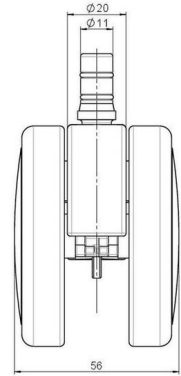

Standard D075

As of: July 07, 2026

Description	Model	Carton Quantity
DUK 75 - 2 X2NN	D075	150 pcs per Carton

Technical Details

Product Type	Furniture caster
Wheel diameter	75mm
Load capacity	75kg
Overall height with fixing	80mm
Wheel:	
Wheel type	Soft wheel
Wheel core / tread color	RAL 9005 Jet black / RAL 9005 Jet black
Housing:	
Housing form	unhooded, with neck diameter
Neck diameter	20mm
Housing material	High quality nylon
Housing color	RAL 9005 Jet black
Mobility concept	Freewheel
Fixing	No-Noise™ Stem, 11x19,5mm Push fit stem with double circlips, 11,4mm
Description	DUK 75 - 2X2NN

Fixings

Compatible with the following available fixings:

No-Noise™ Stem:

- 11x19,5mm with 11,4mm circlip
- 11x19,5mm with 110,6mm circlip

Push fit stems:

- 10x22mm with 10,3mm circlip
- 10x22mm with 10,5mm circlip
- 11x19,5mm with 11,4mm circlip
- 11x19,5mm with 11,8mm circlip
- 11x22mm with 11,4mm circlip
- 11x22mm with 11,6mm circlip
- 11x22mm with 11,8mm circlip

Threaded stems:

- M8x15mm
- M8x20mm
- M8x25mm
- M10x15mm
- M10x20mm
- M10x25mm
- M10x30mm
- M10x40mm
- M12x20mm

Square plates:

- 38x38mm
- 55x55mm
- 60x60mm