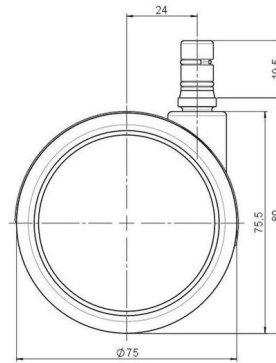

Standard D075

As of: May 23, 2026

Description	Model	Carton Quantity
DUK 75 - 2 X2NN	D075	150 pcs per Carton

Technical Details

Product Type	Furniture caster
Wheel diameter	75mm
Load capacity	75kg
Overall height with fixing	80mm
Wheel:	
Wheel type	Soft wheel
Wheel core / tread color	RAL 9005 Jet black / RAL 9005 Jet black
Housing:	
Housing form	unhooded, with neck diameter
Neck diameter	20mm
Housing material	High quality nylon
Housing color	RAL 9005 Jet black
Mobility concept	Freewheel
Fixing	No-Noise™ Stem, 11x19,5mm Push fit stem with double circlips, 11,4mm
Description	DUK 75 - 2X2NN

Fixings

Compatible with the following available fixings:

No-Noise™ Stem:

- 11x19,5mm with 11,4mm circlip
- 11x19,5mm with 110,6mm circlip

Push fit stems:

- 10x22mm with 10,3mm circlip
- 10x22mm with 10,5mm circlip
- 11x19,5mm with 11,4mm circlip
- 11x19,5mm with 11,8mm circlip
- 11x22mm with 11,4mm circlip
- 11x22mm with 11,6mm circlip
- 11x22mm with 11,8mm circlip

Threaded stems:

- M8x15mm
- M8x20mm
- M8x25mm
- M10x15mm
- M10x20mm
- M10x25mm
- M10x30mm
- M10x40mm
- M12x20mm

Square plates:

- 38x38mm
- 55x55mm
- 60x60mm