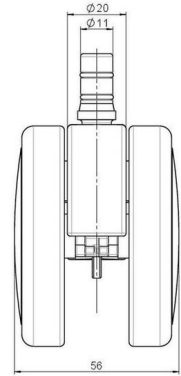

Standard D075

As of: May 23, 2026

Description	Model	Carton Quantity
DUK 75 - 2 X2NN	D075	150 pcs per Carton

Technical Details

Product Type	Furniture caster
Wheel diameter	75mm
Load capacity	75kg
Overall height with fixing	80mm
Wheel:	
Wheel type	Soft wheel
Wheel core / tread color	RAL 9005 Jet black / RAL 9005 Jet black
Housing:	
Housing form	unhooded, with neck diameter
Neck diameter	20mm
Housing material	High quality nylon
Housing color	RAL 9005 Jet black
Mobility concept	Freewheel
Fixing	No-Noise™ Stem, 11x19,5mm Push fit stem with double circlips, 11,4mm
Description	DUK 75 - 2X2NN

Fixings

Compatible with the following available fixings:

No-Noise™ Stem:

- 11x19,5mm with 11,4mm circlip
- 11x19,5mm with 110,6mm circlip

Push fit stems:

- 10x22mm with 10,3mm circlip
- 10x22mm with 10,5mm circlip
- 11x19,5mm with 11,4mm circlip
- 11x19,5mm with 11,8mm circlip
- 11x22mm with 11,4mm circlip
- 11x22mm with 11,6mm circlip
- 11x22mm with 11,8mm circlip

Threaded stems:

- M8x15mm
- M8x20mm
- M8x25mm
- M10x15mm
- M10x20mm
- M10x25mm
- M10x30mm
- M10x40mm
- M12x20mm

Square plates:

- 38x38mm
- 55x55mm
- 60x60mm