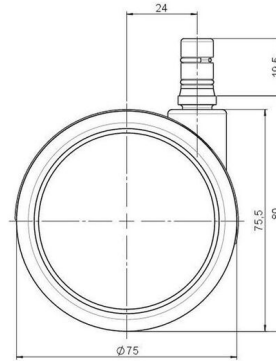

Standard D075

As of: July 07, 2026

Description	Model	Carton Quantity
DUK 75 - 2 X2NN	D075	150 pcs per Carton

Technical Details

Product Type	Furniture caster
Wheel diameter	75mm
Load capacity	75kg
Overall height with fixing	80mm
Wheel:	
Wheel type	Soft wheel
Wheel core / tread color	RAL 9005 Jet black / RAL 9005 Jet black
Housing:	
Housing form	unhooded, with neck diameter
Neck diameter	20mm
Housing material	High quality nylon
Housing color	RAL 9005 Jet black
Mobility concept	Freewheel
Fixing	No-Noise™ Stem, 11x19,5mm Push fit stem with double circlips, 11,4mm
Description	DUK 75 - 2X2NN

Fixings

Compatible with the following available fixings:

No-Noise™ Stem:

- 11x19,5mm with 11,4mm circlip
- 11x19,5mm with 110,6mm circlip

Push fit stems:

- 10x22mm with 10,3mm circlip
- 10x22mm with 10,5mm circlip
- 11x19,5mm with 11,4mm circlip
- 11x19,5mm with 11,8mm circlip
- 11x22mm with 11,4mm circlip
- 11x22mm with 11,6mm circlip
- 11x22mm with 11,8mm circlip

Threaded stems:

- M8x15mm
- M8x20mm
- M8x25mm
- M10x15mm
- M10x20mm
- M10x25mm
- M10x30mm
- M10x40mm
- M12x20mm

Square plates:

- 38x38mm
- 55x55mm
- 60x60mm