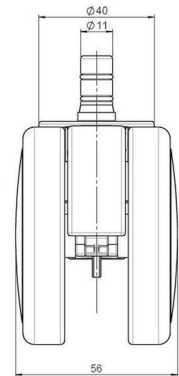

## Technical Details

Product Type	Furniture caster
Wheel diameter	75mm
Load capacity	75kg
Overall height with fixing	80mm
<b>Wheel:</b>	
Wheel type	Soft wheel
Wheel core / tread color	RAL 9006 White aluminium / RAL 9005 Jet black
<b>Housing:</b>	
Housing form	unhooded, with neck diameter
Neck diameter	20mm
Housing material	High quality nylon
Housing color	RAL 9006 White aluminium
Mobility concept	Freewheel
Fixing	No-Noise™ Stem, 11x19,5mm Push fit stem with double circlips, 11,4mm
Description	DUK 75 - 2X2NN

### No-Noise™ Stem:

- 11x19,5mm with 11,4mm circlip
- 11x19,5mm with 110,6mm circlip

### Threaded stems:

- M8x15mm
- M8x20mm
- M8x25mm
- M10x15mm
- M10x20mm
- M10x25mm
- M10x30mm
- M10x40mm
- M12x20mm

### Square plates:

- 38x38mm
- 55x55mm
- 60x60mm