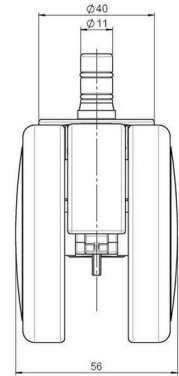

Standard D075

As of: May 23, 2026

Description	Model	Carton Quantity
DUK 75 - 2 X2NN	D075	200 pcs per Carton

Technical Details

Product Type	Furniture caster
Wheel diameter	75mm
Load capacity	75kg
Overall height with fixing	80mm
Wheel:	
Wheel type	Soft wheel
Wheel core / tread color	RAL 9006 White aluminium / RAL 9005 Jet black
Housing:	
Housing form	unhooded, with neck diameter
Neck diameter	20mm
Housing material	High quality nylon
Housing color	RAL 9006 White aluminium
Mobility concept	Freewheel
Fixing	No-Noise™ Stem, 11x19,5mm Push fit stem with double circlips, 11,4mm
Description	DUK 75 - 2X2NN

Fixings

Compatible with the following available fixings:

No-Noise™ Stem:

- 11x19,5mm with 11,4mm circlip
- 11x19,5mm with 110,6mm circlip

Push fit stems:

- 10x22mm with 10,3mm circlip
- 10x22mm with 10,5mm circlip
- 11x19,5mm with 11,4mm circlip
- 11x19,5mm with 11,8mm circlip
- 11x22mm with 11,4mm circlip
- 11x22mm with 11,6mm circlip
- 11x22mm with 11,8mm circlip

Threaded stems:

- M8x15mm
- M8x20mm
- M8x25mm
- M10x15mm
- M10x20mm
- M10x25mm
- M10x30mm
- M10x40mm
- M12x20mm

Square plates:

- 38x38mm
- 55x55mm
- 60x60mm