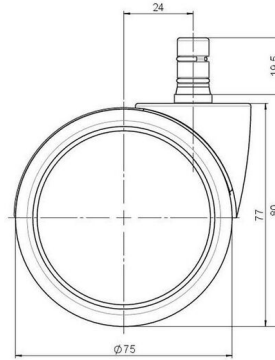

Standard D075

As of: May 23, 2026

Description	Model	Carton Quantity
DUK 75 - 2 X2NN	D075	200 pcs per Carton

Technical Details

Product Type	Furniture caster
Wheel diameter	75mm
Load capacity	75kg
Overall height with fixing	80mm
Wheel:	
Wheel type	Soft wheel
Wheel core / tread color	RAL 9006 White aluminium / RAL 9005 Jet black
Housing:	
Housing form	unhooded, with neck diameter
Neck diameter	20mm
Housing material	High quality nylon
Housing color	RAL 9006 White aluminium
Mobility concept	Freewheel
Fixing	No-Noise™ Stem, 11x19,5mm Push fit stem with double circlips, 11,4mm
Description	DUK 75 - 2X2NN

Fixings

Compatible with the following available fixings:

No-Noise™ Stem:

- 11x19,5mm with 11,4mm circlip
- 11x19,5mm with 110,6mm circlip

Push fit stems:

- 10x22mm with 10,3mm circlip
- 10x22mm with 10,5mm circlip
- 11x19,5mm with 11,4mm circlip
- 11x19,5mm with 11,8mm circlip
- 11x22mm with 11,4mm circlip
- 11x22mm with 11,6mm circlip
- 11x22mm with 11,8mm circlip

Threaded stems:

- M8x15mm
- M8x20mm
- M8x25mm
- M10x15mm
- M10x20mm
- M10x25mm
- M10x30mm
- M10x40mm
- M12x20mm

Square plates:

- 38x38mm
- 55x55mm
- 60x60mm