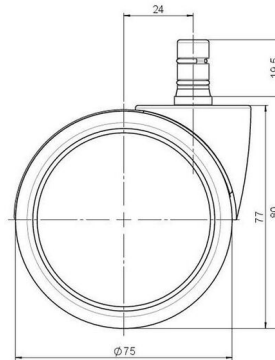

## Technical Details

Product Type	Furniture caster
Wheel diameter	75mm
Load capacity	75kg
Overall height with fixing	80mm
<b>Wheel:</b>	
Wheel type	Soft wheel
Wheel core / tread color	RAL 9006 White aluminium / RAL 9005 Jet black
<b>Housing:</b>	
Housing form	unhooded, with neck diameter
Neck diameter	20mm
Housing material	High quality nylon
Housing color	RAL 9006 White aluminium
Mobility concept	Freewheel
Fixing	No-Noise™ Stem, 11x19,5mm Push fit stem with double circlips, 11,4mm
Description	DUK 75 - 2X2NN

### No-Noise™ Stem:

- 11x19,5mm with 11,4mm circlip
- 11x19,5mm with 110,6mm circlip

### Threaded stems:

- M8x15mm
- M8x20mm
- M8x25mm
- M10x15mm
- M10x20mm
- M10x25mm
- M10x30mm
- M10x40mm
- M12x20mm

### Square plates:

- 38x38mm
- 55x55mm
- 60x60mm