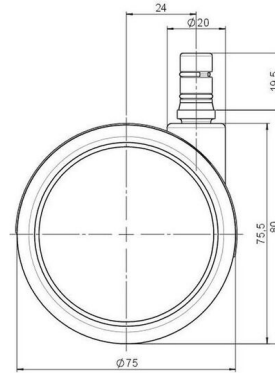

## Technical Details

Product Type	Furniture caster
Wheel diameter	75mm
Load capacity	75kg
Overall height with fixing	80mm
<b>Wheel:</b>	
Wheel type	Soft wheel
Wheel core / tread color	RAL 9006 White aluminium / RAL 9005 Jet black
<b>Housing:</b>	
Housing form	unhooded, with neck diameter
Neck diameter	20mm
Housing material	High quality nylon
Housing color	RAL 9006 White aluminium
Mobility concept	Freewheel
Fixing	No-Noise™ Stem, 11x19,5mm Push fit stem with double circlips, 11,4mm
Description	DUK 75 - 2X2NN

### No-Noise™ Stem:

- 11x19,5mm with 11,4mm circlip
- 11x19,5mm with 110,6mm circlip

### Threaded stems:

- M8x15mm
- M8x20mm
- M8x25mm
- M10x15mm
- M10x20mm
- M10x25mm
- M10x30mm
- M10x40mm
- M12x20mm

### Square plates:

- 38x38mm
- 55x55mm
- 60x60mm