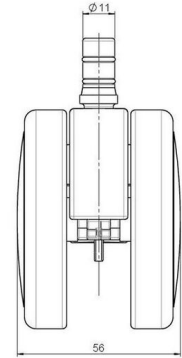

## Technical Details

Product Type	Furniture caster
Wheel diameter	75mm
Load capacity	75kg
Overall height with fixing	80mm
<b>Wheel:</b>	
Wheel type	Soft wheel
Wheel core / tread color	RAL 9006 White aluminium / RAL 9005 Jet black
<b>Housing:</b>	
Housing form	unhooded, with neck diameter
Neck diameter	20mm
Housing material	High quality nylon
Housing color	RAL 9006 White aluminium
Mobility concept	Freewheel
Fixing	No-Noise™ Stem, 11x19,5mm Push fit stem with double circlips, 11,4mm
Description	DUK 75 - 2X2NN

### No-Noise™ Stem:

- 11x19,5mm with 11,4mm circlip
- 11x19,5mm with 110,6mm circlip

### Threaded stems:

- M8x15mm
- M8x20mm
- M8x25mm
- M10x15mm
- M10x20mm
- M10x25mm
- M10x30mm
- M10x40mm
- M12x20mm

### Square plates:

- 38x38mm
- 55x55mm
- 60x60mm