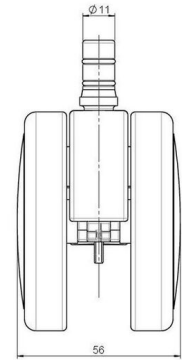

## Technical Details

Product Type	Furniture caster
Wheel diameter	75mm
Load capacity	75kg
Overall height with fixing	80mm
<b>Wheel:</b>	
Wheel type	Soft wheel
Wheel core / tread color	RAL 9006 White aluminium / RAL 9005 Jet black
<b>Housing:</b>	
Housing form	unhooded, with neck diameter
Neck diameter	20mm
Housing material	High quality nylon
Housing color	RAL 9006 White aluminium
Mobility concept	Freewheel
Fixing	No-Noise™ Stem, 11x19,5mm Push fit stem with double circlips, 11,4mm
Description	DUK 75 - 2X2NN

### No-Noise™ Stem:

- 11x19,5mm with 11,4mm circlip
- 11x19,5mm with 110,6mm circlip

### Threaded stems:

- M8x15mm
- M8x20mm
- M8x25mm
- M10x15mm
- M10x20mm
- M10x25mm
- M10x30mm
- M10x40mm
- M12x20mm

### Square plates:

- 38x38mm
- 55x55mm
- 60x60mm