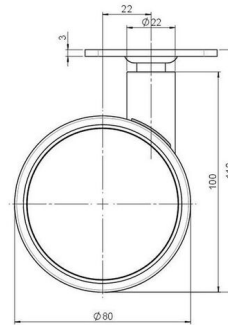

Standard D080

As of: July 07, 2026

Description	Model	Carton Quantity
DUK 80 - 2 X 1	D080	150 pcs per Carton

Technical Details

Product Type	Furniture caster
Wheel diameter	80mm
Load capacity	80kg
Overall height with fixing	110mm
Wheel:	
Wheel type	Soft wheel
Wheel core / tread color	RAL 9006 White aluminium / RAL 9005 Jet black
Housing:	
Housing form	unhooded, with neck diameter
Neck diameter	22mm
Housing material	High quality nylon
Housing color	RAL 9006 White aluminium
Mobility concept	Freewheel
Fixing	60x60mm Plate
Description	DUK 80 - 2 X 1

Fixings

Compatible with the following available fixings:

No-Noise™ Stem:

- 11x19,5mm with 11,4mm circlip
- 11x19,5mm with 110,6mm circlip

Push fit stems:

- 10x22mm with 10,3mm circlip
- 10x22mm with 10,5mm circlip
- 11x19,5mm with 11,4mm circlip
- 11x19,5mm with 11,8mm circlip
- 11x22mm with 11,4mm circlip
- 11x22mm with 11,6mm circlip
- 11x22mm with 11,8mm circlip

Threaded stems:

- M8x15mm
- M8x20mm
- M8x25mm
- M10x15mm
- M10x20mm
- M10x25mm
- M10x30mm
- M10x40mm
- M12x20mm

Square plates:

- 38x38mm
- 55x55mm
- 60x60mm