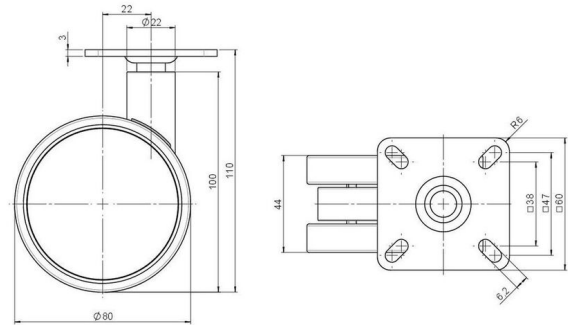

Standard D080

As of: April 04, 2026

Description	Model	Carton Quantity
DUK 80 - 2 X 1	D080	150 pcs per Carton

Technical Details

Product Type	Furniture caster
Wheel diameter	80mm
Load capacity	80kg
Overall height with fixing	110mm
Wheel:	
Wheel type	Soft wheel
Wheel core / tread color	RAL 9006 White aluminium / RAL 9005 Jet black
Housing:	
Housing form	unhooded, with neck diameter
Neck diameter	22mm
Housing material	High quality nylon
Housing color	RAL 9006 White aluminium
Mobility concept	Freewheel
Fixing	60x60mm Plate
Description	DUK 80 - 2 X 1

Fixings

Compatible with the following available fixings:

No-Noise™ Stem:

- 11x19,5mm with 11,4mm circlip
- 11x19,5mm with 110,6mm circlip

Push fit stems:

- 10x22mm with 10,3mm circlip
- 10x22mm with 10,5mm circlip
- 11x19,5mm with 11,4mm circlip
- 11x19,5mm with 11,8mm circlip
- 11x22mm with 11,4mm circlip
- 11x22mm with 11,6mm circlip
- 11x22mm with 11,8mm circlip

Threaded stems:

- M8x15mm
- M8x20mm
- M8x25mm
- M10x15mm
- M10x20mm
- M10x25mm
- M10x30mm
- M10x40mm
- M12x20mm

Square plates:

- 38x38mm
- 55x55mm
- 60x60mm