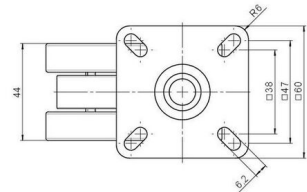

Standard D080

As of: May 23, 2026

Description	Model	Carton Quantity
DUK 80 - 2 X 1	D080	150 pcs per Carton

Technical Details

Product Type	Furniture caster
Wheel diameter	80mm
Load capacity	80kg
Overall height with fixing	110mm
Wheel:	
Wheel type	Soft wheel
Wheel core / tread color	RAL 9006 White aluminium / RAL 9005 Jet black
Housing:	
Housing form	unhooded, with neck diameter
Neck diameter	22mm
Housing material	High quality nylon
Housing color	RAL 9006 White aluminium
Mobility concept	Freewheel
Fixing	60x60mm Plate
Description	DUK 80 - 2 X 1

Fixings

Compatible with the following available fixings:

No-Noise™ Stem:

- 11x19,5mm with 11,4mm circlip
- 11x19,5mm with 110,6mm circlip

Push fit stems:

- 10x22mm with 10,3mm circlip
- 10x22mm with 10,5mm circlip
- 11x19,5mm with 11,4mm circlip
- 11x19,5mm with 11,8mm circlip
- 11x22mm with 11,4mm circlip
- 11x22mm with 11,6mm circlip
- 11x22mm with 11,8mm circlip

Threaded stems:

- M8x15mm
- M8x20mm
- M8x25mm
- M10x15mm
- M10x20mm
- M10x25mm
- M10x30mm
- M10x40mm
- M12x20mm

Square plates:

- 38x38mm
- 55x55mm
- 60x60mm