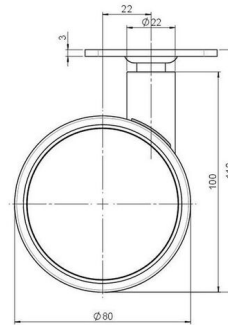

Standard D080

As of: May 23, 2026

Description	Model	Carton Quantity
DUK 80 - 2 X 1	D080	150 pcs per Carton

Technical Details

Product Type	Furniture caster
Wheel diameter	80mm
Load capacity	80kg
Overall height with fixing	110mm
Wheel:	
Wheel type	Soft wheel
Wheel core / tread color	RAL 9006 White aluminium / RAL 9005 Jet black
Housing:	
Housing form	unhooded, with neck diameter
Neck diameter	22mm
Housing material	High quality nylon
Housing color	RAL 9006 White aluminium
Mobility concept	Freewheel
Fixing	60x60mm Plate
Description	DUK 80 - 2 X 1

Fixings

Compatible with the following available fixings:

No-Noise™ Stem:

- 11x19,5mm with 11,4mm circlip
- 11x19,5mm with 110,6mm circlip

Push fit stems:

- 10x22mm with 10,3mm circlip
- 10x22mm with 10,5mm circlip
- 11x19,5mm with 11,4mm circlip
- 11x19,5mm with 11,8mm circlip
- 11x22mm with 11,4mm circlip
- 11x22mm with 11,6mm circlip
- 11x22mm with 11,8mm circlip

Threaded stems:

- M8x15mm
- M8x20mm
- M8x25mm
- M10x15mm
- M10x20mm
- M10x25mm
- M10x30mm
- M10x40mm
- M12x20mm

Square plates:

- 38x38mm
- 55x55mm
- 60x60mm