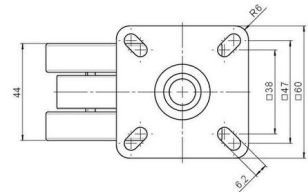

Standard D080

As of: July 07, 2026

Description	Model	Carton Quantity
DUK 80 - 2 X 1	D080	150 pcs per Carton

Technical Details

Product Type	Furniture caster
Wheel diameter	80mm
Load capacity	80kg
Overall height with fixing	110mm
Wheel:	
Wheel type	Soft wheel
Wheel core / tread color	RAL 9006 White aluminium / RAL 9005 Jet black
Housing:	
Housing form	unhooded, with neck diameter
Neck diameter	22mm
Housing material	High quality nylon
Housing color	RAL 9006 White aluminium
Mobility concept	Freewheel
Fixing	60x60mm Plate
Description	DUK 80 - 2 X 1

Fixings

Compatible with the following available fixings:

No-Noise™ Stem:

- 11x19,5mm with 11,4mm circlip
- 11x19,5mm with 110,6mm circlip

Push fit stems:

- 10x22mm with 10,3mm circlip
- 10x22mm with 10,5mm circlip
- 11x19,5mm with 11,4mm circlip
- 11x19,5mm with 11,8mm circlip
- 11x22mm with 11,4mm circlip
- 11x22mm with 11,6mm circlip
- 11x22mm with 11,8mm circlip

Threaded stems:

- M8x15mm
- M8x20mm
- M8x25mm
- M10x15mm
- M10x20mm
- M10x25mm
- M10x30mm
- M10x40mm
- M12x20mm

Square plates:

- 38x38mm
- 55x55mm
- 60x60mm