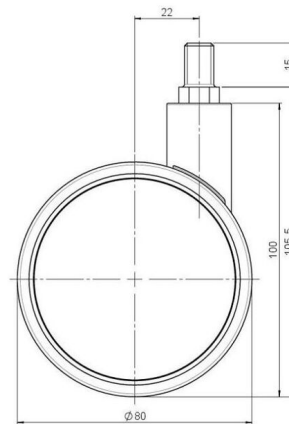

Standard D080

As of: April 04, 2026

Description	Model	Carton Quantity
DUK 80 - 2 X10	D080	150 pcs per Carton

Technical Details

Product Type	Furniture caster
Wheel diameter	80mm
Load capacity	80kg
Overall height with fixing	105,5mm
Wheel:	
Wheel type	Soft wheel
Wheel core / tread color	RAL 9006 White aluminium / RAL 9005 Jet black
Housing:	
Housing form	unhooded, with neck diameter
Neck diameter	22mm
Housing material	High quality nylon
Housing color	RAL 9006 White aluminium
Mobility concept	Freewheel
Fixing	M10x15mm Threaded stem
Description	DUK 80 - 2 X10

Fixings

Compatible with the following available fixings:

No-Noise™ Stem:

- 11x19,5mm with 11,4mm circlip
- 11x19,5mm with 110,6mm circlip

Push fit stems:

- 10x22mm with 10,3mm circlip
- 10x22mm with 10,5mm circlip
- 11x19,5mm with 11,4mm circlip
- 11x19,5mm with 11,8mm circlip
- 11x22mm with 11,4mm circlip
- 11x22mm with 11,6mm circlip
- 11x22mm with 11,8mm circlip

Threaded stems:

- M8x15mm
- M8x20mm
- M8x25mm
- M10x15mm
- M10x20mm
- M10x25mm
- M10x30mm
- M10x40mm
- M12x20mm

Square plates:

- 38x38mm
- 55x55mm
- 60x60mm