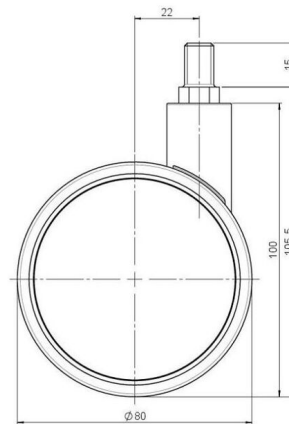

Standard D080

As of: May 23, 2026

Description	Model	Carton Quantity
DUK 80 - 2 X10	D080	150 pcs per Carton

Technical Details

Product Type	Furniture caster
Wheel diameter	80mm
Load capacity	80kg
Overall height with fixing	105,5mm
Wheel:	
Wheel type	Soft wheel
Wheel core / tread color	RAL 9006 White aluminium / RAL 9005 Jet black
Housing:	
Housing form	unhooded, with neck diameter
Neck diameter	22mm
Housing material	High quality nylon
Housing color	RAL 9006 White aluminium
Mobility concept	Freewheel
Fixing	M10x15mm Threaded stem
Description	DUK 80 - 2 X10

Fixings

Compatible with the following available fixings:

No-Noise™ Stem:

- 11x19,5mm with 11,4mm circlip
- 11x19,5mm with 110,6mm circlip

Push fit stems:

- 10x22mm with 10,3mm circlip
- 10x22mm with 10,5mm circlip
- 11x19,5mm with 11,4mm circlip
- 11x19,5mm with 11,8mm circlip
- 11x22mm with 11,4mm circlip
- 11x22mm with 11,6mm circlip
- 11x22mm with 11,8mm circlip

Threaded stems:

- M8x15mm
- M8x20mm
- M8x25mm
- M10x15mm
- M10x20mm
- M10x25mm
- M10x30mm
- M10x40mm
- M12x20mm

Square plates:

- 38x38mm
- 55x55mm
- 60x60mm