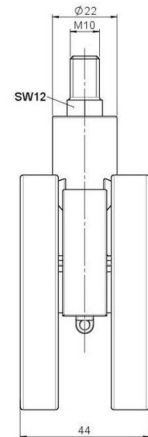

Standard D080

As of: April 04, 2026

Description	Model	Carton Quantity
DUK 80 - 2 X10	D080	150 pcs per Carton

Technical Details

Product Type	Furniture caster
Wheel diameter	80mm
Load capacity	80kg
Overall height with fixing	105,5mm
Wheel:	
Wheel type	Soft wheel
Wheel core / tread color	RAL 9006 White aluminium / RAL 9005 Jet black
Housing:	
Housing form	unhooded, with neck diameter
Neck diameter	22mm
Housing material	High quality nylon
Housing color	RAL 9006 White aluminium
Mobility concept	Freewheel
Fixing	M10x15mm Threaded stem
Description	DUK 80 - 2 X10

Fixings

Compatible with the following available fixings:

No-Noise™ Stem:

- 11x19,5mm with 11,4mm circlip
- 11x19,5mm with 110,6mm circlip

Push fit stems:

- 10x22mm with 10,3mm circlip
- 10x22mm with 10,5mm circlip
- 11x19,5mm with 11,4mm circlip
- 11x19,5mm with 11,8mm circlip
- 11x22mm with 11,4mm circlip
- 11x22mm with 11,6mm circlip
- 11x22mm with 11,8mm circlip

Threaded stems:

- M8x15mm
- M8x20mm
- M8x25mm
- M10x15mm
- M10x20mm
- M10x25mm
- M10x30mm
- M10x40mm
- M12x20mm

Square plates:

- 38x38mm
- 55x55mm
- 60x60mm