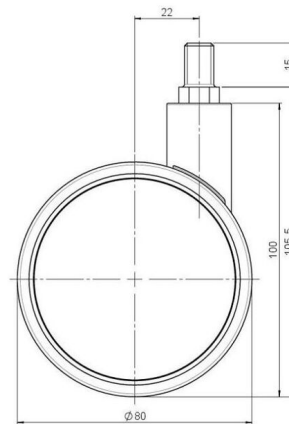

Standard D080

As of: July 07, 2026

Description	Model	Carton Quantity
DUK 80 - 2 X10	D080	150 pcs per Carton

Technical Details

Product Type	Furniture caster
Wheel diameter	80mm
Load capacity	80kg
Overall height with fixing	105,5mm
Wheel:	
Wheel type	Soft wheel
Wheel core / tread color	RAL 9006 White aluminium / RAL 9005 Jet black
Housing:	
Housing form	unhooded, with neck diameter
Neck diameter	22mm
Housing material	High quality nylon
Housing color	RAL 9006 White aluminium
Mobility concept	Freewheel
Fixing	M10x15mm Threaded stem
Description	DUK 80 - 2 X10

Fixings

Compatible with the following available fixings:

No-Noise™ Stem:

- 11x19,5mm with 11,4mm circlip
- 11x19,5mm with 110,6mm circlip

Push fit stems:

- 10x22mm with 10,3mm circlip
- 10x22mm with 10,5mm circlip
- 11x19,5mm with 11,4mm circlip
- 11x19,5mm with 11,8mm circlip
- 11x22mm with 11,4mm circlip
- 11x22mm with 11,6mm circlip
- 11x22mm with 11,8mm circlip

Threaded stems:

- M8x15mm
- M8x20mm
- M8x25mm
- M10x15mm
- M10x20mm
- M10x25mm
- M10x30mm
- M10x40mm
- M12x20mm

Square plates:

- 38x38mm
- 55x55mm
- 60x60mm