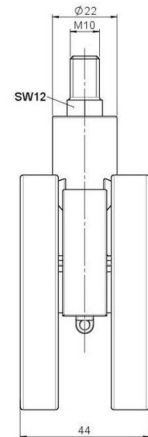

Standard D080

As of: July 07, 2026

Description	Model	Carton Quantity
DUK 80 - 2 X10	D080	150 pcs per Carton

Technical Details

Product Type	Furniture caster
Wheel diameter	80mm
Load capacity	80kg
Overall height with fixing	105,5mm
Wheel:	
Wheel type	Soft wheel
Wheel core / tread color	RAL 9006 White aluminium / RAL 9005 Jet black
Housing:	
Housing form	unhooded, with neck diameter
Neck diameter	22mm
Housing material	High quality nylon
Housing color	RAL 9006 White aluminium
Mobility concept	Freewheel
Fixing	M10x15mm Threaded stem
Description	DUK 80 - 2 X10

Fixings

Compatible with the following available fixings:

No-Noise™ Stem:

- 11x19,5mm with 11,4mm circlip
- 11x19,5mm with 110,6mm circlip

Push fit stems:

- 10x22mm with 10,3mm circlip
- 10x22mm with 10,5mm circlip
- 11x19,5mm with 11,4mm circlip
- 11x19,5mm with 11,8mm circlip
- 11x22mm with 11,4mm circlip
- 11x22mm with 11,6mm circlip
- 11x22mm with 11,8mm circlip

Threaded stems:

- M8x15mm
- M8x20mm
- M8x25mm
- M10x15mm
- M10x20mm
- M10x25mm
- M10x30mm
- M10x40mm
- M12x20mm

Square plates:

- 38x38mm
- 55x55mm
- 60x60mm