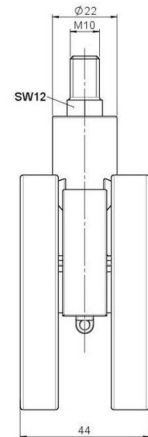

Standard D080

As of: May 23, 2026

Description	Model	Carton Quantity
DUK 80 - 2 X10	D080	150 pcs per Carton

Technical Details

Product Type	Furniture caster
Wheel diameter	80mm
Load capacity	80kg
Overall height with fixing	105,5mm
Wheel:	
Wheel type	Soft wheel
Wheel core / tread color	RAL 9006 White aluminium / RAL 9005 Jet black
Housing:	
Housing form	unhooded, with neck diameter
Neck diameter	22mm
Housing material	High quality nylon
Housing color	RAL 9006 White aluminium
Mobility concept	Freewheel
Fixing	M10x15mm Threaded stem
Description	DUK 80 - 2 X10

Fixings

Compatible with the following available fixings:

No-Noise™ Stem:

- 11x19,5mm with 11,4mm circlip
- 11x19,5mm with 110,6mm circlip

Push fit stems:

- 10x22mm with 10,3mm circlip
- 10x22mm with 10,5mm circlip
- 11x19,5mm with 11,4mm circlip
- 11x19,5mm with 11,8mm circlip
- 11x22mm with 11,4mm circlip
- 11x22mm with 11,6mm circlip
- 11x22mm with 11,8mm circlip

Threaded stems:

- M8x15mm
- M8x20mm
- M8x25mm
- M10x15mm
- M10x20mm
- M10x25mm
- M10x30mm
- M10x40mm
- M12x20mm

Square plates:

- 38x38mm
- 55x55mm
- 60x60mm