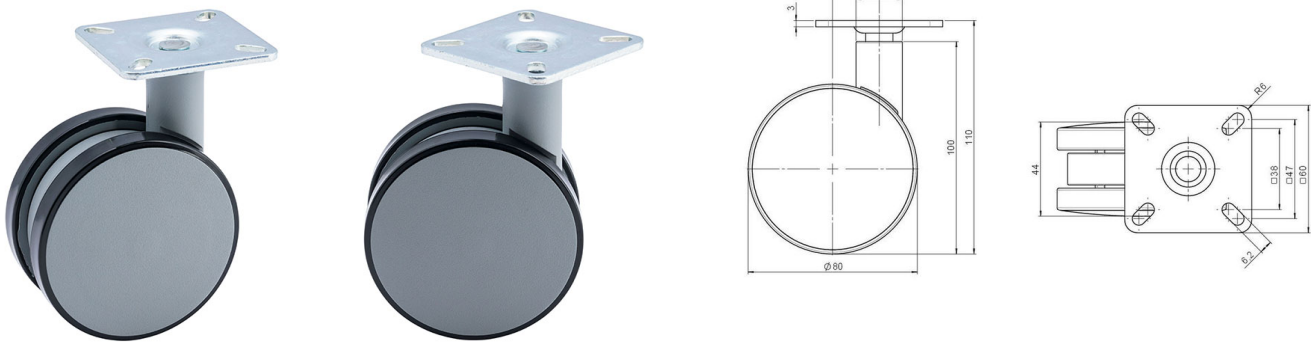

Standard D080

As of: April 12, 2026

Description	Model	Carton Quantity
DUK 80 -27 X 1	D080	150 pcs per Carton

Technical Details

Product Type	Furniture caster
Wheel diameter	80mm
Load capacity	80kg
Overall height with fixing	110mm
Wheel:	
Wheel type	Soft wheel
Wheel core / tread color	RAL 9006 White aluminium / RAL 9005 Jet black
Housing:	
Housing form	unhooded, with neck diameter
Neck diameter	22mm
Housing material	High quality nylon
Housing color	RAL 9006 White aluminium
Mobility concept	Freewheel
Fixing	60x60mm Plate
Description	DUK 80 -27 X 1

Fixings

Compatible with the following available fixings:

No-Noise™ Stem:

- 11x19,5mm with 11,4mm circlip
- 11x19,5mm with 110,6mm circlip

Push fit stems:

- 10x22mm with 10,3mm circlip
- 10x22mm with 10,5mm circlip
- 11x19,5mm with 11,4mm circlip
- 11x19,5mm with 11,8mm circlip
- 11x22mm with 11,4mm circlip
- 11x22mm with 11,6mm circlip
- 11x22mm with 11,8mm circlip

Threaded stems:

- M8x15mm
- M8x20mm
- M8x25mm
- M10x15mm
- M10x20mm
- M10x25mm
- M10x30mm
- M10x40mm
- M12x20mm

Square plates:

- 38x38mm
- 55x55mm
- 60x60mm