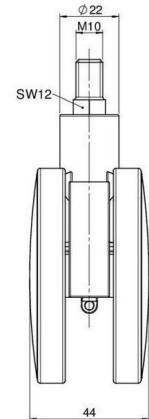

Standard D080

As of: April 10, 2026

Description	Model	Carton Quantity
DUK 80 -27 X10	D080	150 pcs per Carton

Technical Details

Product Type	Furniture caster
Wheel diameter	80mm
Load capacity	80kg
Overall height with fixing	105,5mm
Wheel:	
Wheel type	Soft wheel
Wheel core / tread color	RAL 9006 White aluminium / RAL 9005 Jet black
Housing:	
Housing form	unhooded, with neck diameter
Neck diameter	22mm
Housing material	High quality nylon
Housing color	RAL 9006 White aluminium
Mobility concept	Freewheel
Fixing	M10x15mm Threaded stem
Description	DUK 80 -27 X10

Fixings

Compatible with the following available fixings:

No-Noise™ Stem:

- 11x19,5mm with 11,4mm circlip
- 11x19,5mm with 110,6mm circlip

Push fit stems:

- 10x22mm with 10,3mm circlip
- 10x22mm with 10,5mm circlip
- 11x19,5mm with 11,4mm circlip
- 11x19,5mm with 11,8mm circlip
- 11x22mm with 11,4mm circlip
- 11x22mm with 11,6mm circlip
- 11x22mm with 11,8mm circlip

Threaded stems:

- M8x15mm
- M8x20mm
- M8x25mm
- M10x15mm
- M10x20mm
- M10x25mm
- M10x30mm
- M10x40mm
- M12x20mm

Square plates:

- 38x38mm
- 55x55mm
- 60x60mm