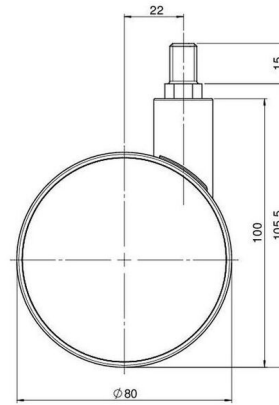

Standard D080

As of: May 26, 2026

Description	Model	Carton Quantity
DUK 80 -27 X10	D080	150 pcs per Carton

Technical Details

Product Type	Furniture caster
Wheel diameter	80mm
Load capacity	80kg
Overall height with fixing	105,5mm
Wheel:	
Wheel type	Soft wheel
Wheel core / tread color	RAL 9006 White aluminium / RAL 9005 Jet black
Housing:	
Housing form	unhooded, with neck diameter
Neck diameter	22mm
Housing material	High quality nylon
Housing color	RAL 9006 White aluminium
Mobility concept	Freewheel
Fixing	M10x15mm Threaded stem
Description	DUK 80 -27 X10

Fixings

Compatible with the following available fixings:

No-Noise™ Stem:

- 11x19,5mm with 11,4mm circlip
- 11x19,5mm with 110,6mm circlip

Push fit stems:

- 10x22mm with 10,3mm circlip
- 10x22mm with 10,5mm circlip
- 11x19,5mm with 11,4mm circlip
- 11x19,5mm with 11,8mm circlip
- 11x22mm with 11,4mm circlip
- 11x22mm with 11,6mm circlip
- 11x22mm with 11,8mm circlip

Threaded stems:

- M8x15mm
- M8x20mm
- M8x25mm
- M10x15mm
- M10x20mm
- M10x25mm
- M10x30mm
- M10x40mm
- M12x20mm

Square plates:

- 38x38mm
- 55x55mm
- 60x60mm