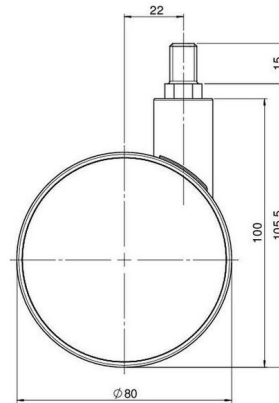

Standard D080

As of: April 10, 2026

Description	Model	Carton Quantity
DUK 80 -27 X10	D080	150 pcs per Carton

Technical Details

Product Type	Furniture caster
Wheel diameter	80mm
Load capacity	80kg
Overall height with fixing	105,5mm
Wheel:	
Wheel type	Soft wheel
Wheel core / tread color	RAL 9006 White aluminium / RAL 9005 Jet black
Housing:	
Housing form	unhooded, with neck diameter
Neck diameter	22mm
Housing material	High quality nylon
Housing color	RAL 9006 White aluminium
Mobility concept	Freewheel
Fixing	M10x15mm Threaded stem
Description	DUK 80 -27 X10

Fixings

Compatible with the following available fixings:

No-Noise™ Stem:

- 11x19,5mm with 11,4mm circlip
- 11x19,5mm with 110,6mm circlip

Push fit stems:

- 10x22mm with 10,3mm circlip
- 10x22mm with 10,5mm circlip
- 11x19,5mm with 11,4mm circlip
- 11x19,5mm with 11,8mm circlip
- 11x22mm with 11,4mm circlip
- 11x22mm with 11,6mm circlip
- 11x22mm with 11,8mm circlip

Threaded stems:

- M8x15mm
- M8x20mm
- M8x25mm
- M10x15mm
- M10x20mm
- M10x25mm
- M10x30mm
- M10x40mm
- M12x20mm

Square plates:

- 38x38mm
- 55x55mm
- 60x60mm