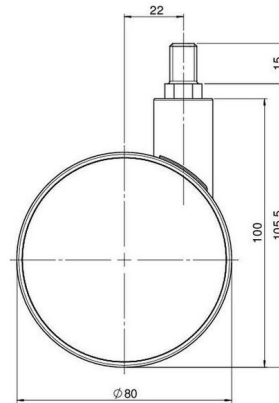

Standard D080

As of: April 10, 2026

Description	Model	Carton Quantity
DUK 80 -27 X10	D080	150 pcs per Carton

Technical Details

Product Type	Furniture caster
Wheel diameter	80mm
Load capacity	80kg
Overall height with fixing	105,5mm
Wheel:	
Wheel type	Soft wheel
Wheel core / tread color	RAL 9006 White aluminium / RAL 9005 Jet black
Housing:	
Housing form	unhooded, with neck diameter
Neck diameter	22mm
Housing material	High quality nylon
Housing color	RAL 9006 White aluminium
Mobility concept	Freewheel
Fixing	M10x15mm Threaded stem
Description	DUK 80 -27 X10