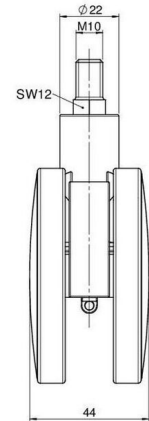

Standard D080

As of: May 26, 2026

Description	Model	Carton Quantity
DUK 80 -27 X10	D080	150 pcs per Carton

Technical Details

Product Type	Furniture caster
Wheel diameter	80mm
Load capacity	80kg
Overall height with fixing	105,5mm
Wheel:	
Wheel type	Soft wheel
Wheel core / tread color	RAL 9006 White aluminium / RAL 9005 Jet black
Housing:	
Housing form	unhooded, with neck diameter
Neck diameter	22mm
Housing material	High quality nylon
Housing color	RAL 9006 White aluminium
Mobility concept	Freewheel
Fixing	M10x15mm Threaded stem
Description	DUK 80 -27 X10

Fixings

Compatible with the following available fixings:

No-Noise™ Stem:

- 11x19,5mm with 11,4mm circlip
- 11x19,5mm with 110,6mm circlip

Push fit stems:

- 10x22mm with 10,3mm circlip
- 10x22mm with 10,5mm circlip
- 11x19,5mm with 11,4mm circlip
- 11x19,5mm with 11,8mm circlip
- 11x22mm with 11,4mm circlip
- 11x22mm with 11,6mm circlip
- 11x22mm with 11,8mm circlip

Threaded stems:

- M8x15mm
- M8x20mm
- M8x25mm
- M10x15mm
- M10x20mm
- M10x25mm
- M10x30mm
- M10x40mm
- M12x20mm

Square plates:

- 38x38mm
- 55x55mm
- 60x60mm