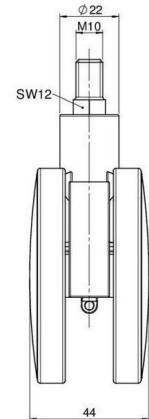

Standard D080

As of: April 10, 2026

Description	Model	Carton Quantity
DUK 80 -27 X10	D080	150 pcs per Carton

Technical Details

Product Type	Furniture caster
Wheel diameter	80mm
Load capacity	80kg
Overall height with fixing	105,5mm
Wheel:	
Wheel type	Soft wheel
Wheel core / tread color	RAL 9006 White aluminium / RAL 9005 Jet black
Housing:	
Housing form	unhooded, with neck diameter
Neck diameter	22mm
Housing material	High quality nylon
Housing color	RAL 9006 White aluminium
Mobility concept	Freewheel
Fixing	M10x15mm Threaded stem
Description	DUK 80 -27 X10