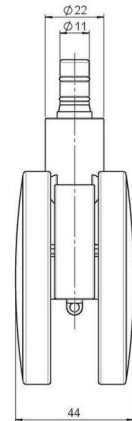

Standard D080

As of: May 26, 2026

Description	Model	Carton Quantity
DUK 80 -27X2NN	D080	150 pcs per Carton

Technical Details

Product Type	Furniture caster
Wheel diameter	80mm
Load capacity	80kg
Overall height with fixing	102,5mm
Wheel:	
Wheel type	Soft wheel
Wheel core / tread color	RAL 9006 White aluminium / RAL 9005 Jet black
Housing:	
Housing form	unhooded, with neck diameter
Neck diameter	22mm
Housing material	High quality nylon
Housing color	RAL 9006 White aluminium
Mobility concept	Freewheel
Fixing	No-Noise™ Stem, 11x19,5mm Push fit stem with double circlips, 11,4mm
Description	DUK 80 -27X2NN

Fixings

Compatible with the following available fixings:

No-Noise™ Stem:

- 11x19,5mm with 11,4mm circlip
- 11x19,5mm with 110,6mm circlip

Push fit stems:

- 10x22mm with 10,3mm circlip
- 10x22mm with 10,5mm circlip
- 11x19,5mm with 11,4mm circlip
- 11x19,5mm with 11,8mm circlip
- 11x22mm with 11,4mm circlip
- 11x22mm with 11,6mm circlip
- 11x22mm with 11,8mm circlip

Threaded stems:

- M8x15mm
- M8x20mm
- M8x25mm
- M10x15mm
- M10x20mm
- M10x25mm
- M10x30mm
- M10x40mm
- M12x20mm

Square plates:

- 38x38mm
- 55x55mm
- 60x60mm