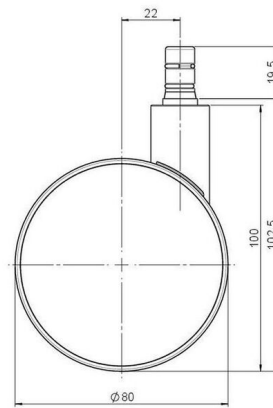

Standard D080

As of: May 26, 2026

Description	Model	Carton Quantity
DUK 80 -27X2NN	D080	150 pcs per Carton

Technical Details

Product Type	Furniture caster
Wheel diameter	80mm
Load capacity	80kg
Overall height with fixing	102,5mm
Wheel:	
Wheel type	Soft wheel
Wheel core / tread color	RAL 9006 White aluminium / RAL 9005 Jet black
Housing:	
Housing form	unhooded, with neck diameter
Neck diameter	22mm
Housing material	High quality nylon
Housing color	RAL 9006 White aluminium
Mobility concept	Freewheel
Fixing	No-Noise™ Stem, 11x19,5mm Push fit stem with double circlips, 11,4mm
Description	DUK 80 -27X2NN

Fixings

Compatible with the following available fixings:

No-Noise™ Stem:

- 11x19,5mm with 11,4mm circlip
- 11x19,5mm with 110,6mm circlip

Push fit stems:

- 10x22mm with 10,3mm circlip
- 10x22mm with 10,5mm circlip
- 11x19,5mm with 11,4mm circlip
- 11x19,5mm with 11,8mm circlip
- 11x22mm with 11,4mm circlip
- 11x22mm with 11,6mm circlip
- 11x22mm with 11,8mm circlip

Threaded stems:

- M8x15mm
- M8x20mm
- M8x25mm
- M10x15mm
- M10x20mm
- M10x25mm
- M10x30mm
- M10x40mm
- M12x20mm

Square plates:

- 38x38mm
- 55x55mm
- 60x60mm