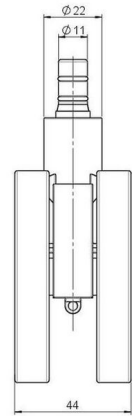

## Technical Details

Product Type	Furniture caster
Wheel diameter	80mm
Load capacity	80kg
Overall height with fixing	102,5mm
<b>Wheel:</b>	
Wheel type	Soft wheel
Wheel core / tread color	RAL 9006 White aluminium / RAL 9005 Jet black
<b>Housing:</b>	
Housing form	unhooded, with neck diameter
Neck diameter	22mm
Housing material	High quality nylon
Housing color	RAL 9006 White aluminium
Mobility concept	Freewheel
Fixing	No-Noise™ Stem, 11x19,5mm Push fit stem with double circlips, 11,4mm
Description	DUK 80 - 2X2NN

### No-Noise™ Stem:

- 11x19,5mm with 11,4mm circlip
- 11x19,5mm with 110,6mm circlip

### Push fit stems:

- 10x22mm with 10,3mm circlip
- 10x22mm with 10,5mm circlip
- 11x19,5mm with 11,4mm circlip
- 11x19,5mm with 11,8mm circlip
- 11x22mm with 11,4mm circlip
- 11x22mm with 11,6mm circlip
- 11x22mm with 11,8mm circlip

### Square plates:

- 38x38mm
- 55x55mm
- 60x60mm