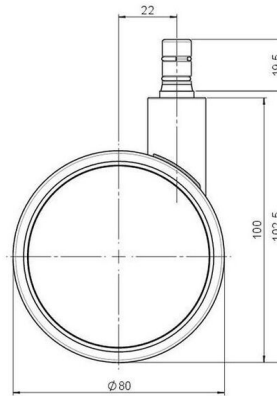

Standard D080

As of: May 23, 2026

Description	Model	Carton Quantity
DUK 80 - 2X2NN	D080	150 pcs per Carton

Technical Details

Product Type	Furniture caster
Wheel diameter	80mm
Load capacity	80kg
Overall height with fixing	102,5mm
Wheel:	
Wheel type	Soft wheel
Wheel core / tread color	RAL 9006 White aluminium / RAL 9005 Jet black
Housing:	
Housing form	unhooded, with neck diameter
Neck diameter	22mm
Housing material	High quality nylon
Housing color	RAL 9006 White aluminium
Mobility concept	Freewheel
Fixing	No-Noise™ Stem, 11x19,5mm Push fit stem with double circlips, 11,4mm
Description	DUK 80 - 2X2NN

Fixings

Compatible with the following available fixings:

No-Noise™ Stem:

- 11x19,5mm with 11,4mm circlip
- 11x19,5mm with 110,6mm circlip

Push fit stems:

- 10x22mm with 10,3mm circlip
- 10x22mm with 10,5mm circlip
- 11x19,5mm with 11,4mm circlip
- 11x19,5mm with 11,8mm circlip
- 11x22mm with 11,4mm circlip
- 11x22mm with 11,6mm circlip
- 11x22mm with 11,8mm circlip

Threaded stems:

- M8x15mm
- M8x20mm
- M8x25mm
- M10x15mm
- M10x20mm
- M10x25mm
- M10x30mm
- M10x40mm
- M12x20mm

Square plates:

- 38x38mm
- 55x55mm
- 60x60mm