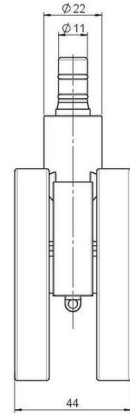

Standard D080

As of: May 23, 2026

Description	Model	Carton Quantity
DUK 80 - 2X2NN	D080	150 pcs per Carton

Technical Details

Product Type	Furniture caster
Wheel diameter	80mm
Load capacity	80kg
Overall height with fixing	102,5mm
Wheel:	
Wheel type	Soft wheel
Wheel core / tread color	RAL 9006 White aluminium / RAL 9005 Jet black
Housing:	
Housing form	unhooded, with neck diameter
Neck diameter	22mm
Housing material	High quality nylon
Housing color	RAL 9006 White aluminium
Mobility concept	Freewheel
Fixing	No-Noise™ Stem, 11x19,5mm Push fit stem with double circlips, 11,4mm
Description	DUK 80 - 2X2NN

Fixings

Compatible with the following available fixings:

No-Noise™ Stem:

- 11x19,5mm with 11,4mm circlip
- 11x19,5mm with 110,6mm circlip

Push fit stems:

- 10x22mm with 10,3mm circlip
- 10x22mm with 10,5mm circlip
- 11x19,5mm with 11,4mm circlip
- 11x19,5mm with 11,8mm circlip
- 11x22mm with 11,4mm circlip
- 11x22mm with 11,6mm circlip
- 11x22mm with 11,8mm circlip

Threaded stems:

- M8x15mm
- M8x20mm
- M8x25mm
- M10x15mm
- M10x20mm
- M10x25mm
- M10x30mm
- M10x40mm
- M12x20mm

Square plates:

- 38x38mm
- 55x55mm
- 60x60mm