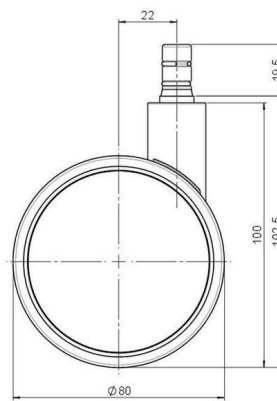

## Technical Details

Product Type	Furniture caster
Wheel diameter	80mm
Load capacity	80kg
Overall height with fixing	102,5mm
<b>Wheel:</b>	
Wheel type	Soft wheel
Wheel core / tread color	RAL 9006 White aluminium / RAL 9005 Jet black
<b>Housing:</b>	
Housing form	unhooded, with neck diameter
Neck diameter	22mm
Housing material	High quality nylon
Housing color	RAL 9006 White aluminium
Mobility concept	Freewheel
Fixing	No-Noise™ Stem, 11x19,5mm Push fit stem with double circlips, 11,4mm
Description	DUK 80 - 2X2NN

### No-Noise™ Stem:

- 11x19,5mm with 11,4mm circlip
- 11x19,5mm with 110,6mm circlip

### Threaded stems:

- M8x15mm
- M8x20mm
- M8x25mm
- M10x15mm
- M10x20mm
- M10x25mm
- M10x30mm
- M10x40mm
- M12x20mm

### Square plates:

- 38x38mm
- 55x55mm
- 60x60mm