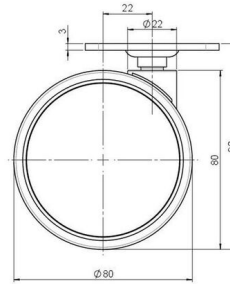

Standard D081

As of: April 10, 2026

Description	Model	Carton Quantity
DUK 81 - 2 X 1	D081	150 pcs per Carton

Technical Details

Product Type	Furniture caster
Wheel diameter	80mm
Load capacity	80kg
Overall height with fixing	92mm
Wheel:	
Wheel type	Soft wheel
Wheel core / tread color	RAL 9005 Jet black / RAL 9005 Jet black
Housing:	
Housing form	unhooded, with neck diameter
Neck diameter	22mm
Housing material	High quality nylon
Housing color	RAL 9005 Jet black
Mobility concept	Freewheel
Fixing	60x60mm Plate
Description	DUK 81 - 2 X 1

Fixings

Compatible with the following available fixings:

No-Noise™ Stem:

- 11x19,5mm with 11,4mm circlip
- 11x19,5mm with 110,6mm circlip

Push fit stems:

- 10x22mm with 10,3mm circlip
- 10x22mm with 10,5mm circlip
- 11x19,5mm with 11,4mm circlip
- 11x19,5mm with 11,8mm circlip
- 11x22mm with 11,4mm circlip
- 11x22mm with 11,6mm circlip
- 11x22mm with 11,8mm circlip

Threaded stems:

- M8x15mm
- M8x20mm
- M8x25mm
- M10x15mm
- M10x20mm
- M10x25mm
- M10x30mm
- M10x40mm
- M12x20mm

Square plates:

- 38x38mm
- 55x55mm
- 60x60mm