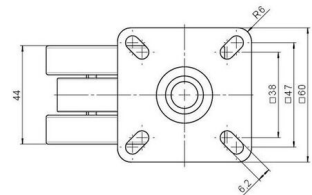

Standard D081

As of: April 10, 2026

Description	Model	Carton Quantity
DUK 81 - 2 X 1	D081	150 pcs per Carton

Technical Details

Product Type	Furniture caster
Wheel diameter	80mm
Load capacity	80kg
Overall height with fixing	92mm
Wheel:	
Wheel type	Soft wheel
Wheel core / tread color	RAL 9005 Jet black / RAL 9005 Jet black
Housing:	
Housing form	unhooded, with neck diameter
Neck diameter	22mm
Housing material	High quality nylon
Housing color	RAL 9005 Jet black
Mobility concept	Freewheel
Fixing	60x60mm Plate
Description	DUK 81 - 2 X 1

Fixings

Compatible with the following available fixings:

No-Noise™ Stem:

- 11x19,5mm with 11,4mm circlip
- 11x19,5mm with 110,6mm circlip

Push fit stems:

- 10x22mm with 10,3mm circlip
- 10x22mm with 10,5mm circlip
- 11x19,5mm with 11,4mm circlip
- 11x19,5mm with 11,8mm circlip
- 11x22mm with 11,4mm circlip
- 11x22mm with 11,6mm circlip
- 11x22mm with 11,8mm circlip

Threaded stems:

- M8x15mm
- M8x20mm
- M8x25mm
- M10x15mm
- M10x20mm
- M10x25mm
- M10x30mm
- M10x40mm
- M12x20mm

Square plates:

- 38x38mm
- 55x55mm
- 60x60mm