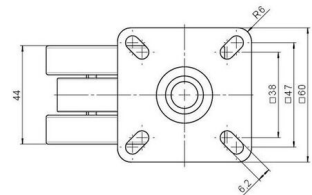

Standard D081

As of: May 26, 2026

Description	Model	Carton Quantity
DUK 81 - 2 X 1	D081	150 pcs per Carton

Technical Details

Product Type	Furniture caster
Wheel diameter	80mm
Load capacity	80kg
Overall height with fixing	92mm
Wheel:	
Wheel type	Soft wheel
Wheel core / tread color	RAL 9005 Jet black / RAL 9005 Jet black
Housing:	
Housing form	unhooded, with neck diameter
Neck diameter	22mm
Housing material	High quality nylon
Housing color	RAL 9005 Jet black
Mobility concept	Freewheel
Fixing	60x60mm Plate
Description	DUK 81 - 2 X 1

Fixings

Compatible with the following available fixings:

No-Noise™ Stem:

- 11x19,5mm with 11,4mm circlip
- 11x19,5mm with 110,6mm circlip

Push fit stems:

- 10x22mm with 10,3mm circlip
- 10x22mm with 10,5mm circlip
- 11x19,5mm with 11,4mm circlip
- 11x19,5mm with 11,8mm circlip
- 11x22mm with 11,4mm circlip
- 11x22mm with 11,6mm circlip
- 11x22mm with 11,8mm circlip

Threaded stems:

- M8x15mm
- M8x20mm
- M8x25mm
- M10x15mm
- M10x20mm
- M10x25mm
- M10x30mm
- M10x40mm
- M12x20mm

Square plates:

- 38x38mm
- 55x55mm
- 60x60mm