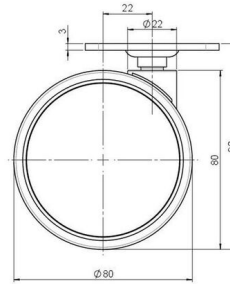

Standard D081

As of: May 26, 2026

Description	Model	Carton Quantity
DUK 81 - 2 X 1	D081	150 pcs per Carton

Technical Details

Product Type	Furniture caster
Wheel diameter	80mm
Load capacity	80kg
Overall height with fixing	92mm
Wheel:	
Wheel type	Soft wheel
Wheel core / tread color	RAL 9005 Jet black / RAL 9005 Jet black
Housing:	
Housing form	unhooded, with neck diameter
Neck diameter	22mm
Housing material	High quality nylon
Housing color	RAL 9005 Jet black
Mobility concept	Freewheel
Fixing	60x60mm Plate
Description	DUK 81 - 2 X 1

Fixings

Compatible with the following available fixings:

No-Noise™ Stem:

- 11x19,5mm with 11,4mm circlip
- 11x19,5mm with 110,6mm circlip

Push fit stems:

- 10x22mm with 10,3mm circlip
- 10x22mm with 10,5mm circlip
- 11x19,5mm with 11,4mm circlip
- 11x19,5mm with 11,8mm circlip
- 11x22mm with 11,4mm circlip
- 11x22mm with 11,6mm circlip
- 11x22mm with 11,8mm circlip

Threaded stems:

- M8x15mm
- M8x20mm
- M8x25mm
- M10x15mm
- M10x20mm
- M10x25mm
- M10x30mm
- M10x40mm
- M12x20mm

Square plates:

- 38x38mm
- 55x55mm
- 60x60mm