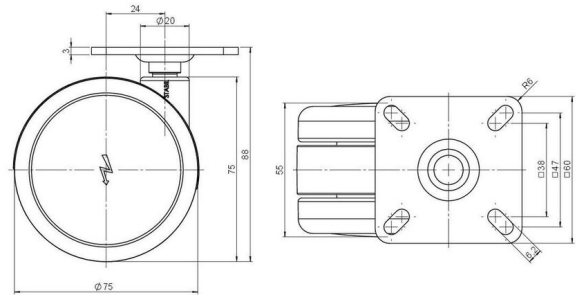

Standard D075

As of: May 23, 2026

Description DUKA 75-675 X 1	Model D075	Carton Quantity 150 pcs per Carton
--------------------------------	---------------	---------------------------------------

Technical Details

Product Type	Furniture caster
Wheel diameter	75mm
Load capacity	75kg
Overall height with fixing	88mm
Wheel:	
Wheel type	Soft wheel
Wheel core / tread color	RAL 9005 Jet black / RAL 9005 Jet black
Housing:	
Housing form	unhooded, with neck diameter
Neck diameter	20mm
Housing material	High quality nylon
Housing color	RAL 9005 Jet black
Mobility concept	Freewheel
Fixing	60x60mm Plate
Description	DUKA 75-675 X 1

Fixings

Compatible with the following available fixings:

No-Noise™ Stem:

- 11x19,5mm with 11,4mm circlip
- 11x19,5mm with 110,6mm circlip

Push fit stems:

- 10x22mm with 10,3mm circlip
- 10x22mm with 10,5mm circlip
- 11x19,5mm with 11,4mm circlip
- 11x19,5mm with 11,8mm circlip
- 11x22mm with 11,4mm circlip
- 11x22mm with 11,6mm circlip
- 11x22mm with 11,8mm circlip

Threaded stems:

- M8x15mm
- M8x20mm
- M8x25mm
- M10x15mm
- M10x20mm
- M10x25mm
- M10x30mm
- M10x40mm
- M12x20mm

Square plates:

- 38x38mm
- 55x55mm
- 60x60mm