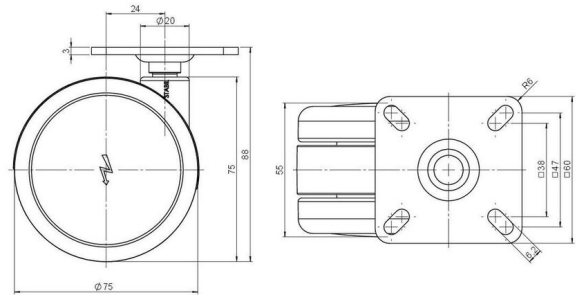

## Technical Details

Product Type	Furniture caster
Wheel diameter	75mm
Load capacity	75kg
Overall height with fixing	88mm
<b>Wheel:</b>	
Wheel type	Soft wheel
Wheel core / tread color	RAL 9005 Jet black / RAL 9005 Jet black
<b>Housing:</b>	
Housing form	unhooded, with neck diameter
Neck diameter	20mm
Housing material	High quality nylon
Housing color	RAL 9005 Jet black
Mobility concept	Freewheel
Fixing	60x60mm Plate
Description	DUKA 75-675 X 1

### No-Noise™ Stem:

- 11x19,5mm with 11,4mm circlip
- 11x19,5mm with 110,6mm circlip

### Threaded stems:

- M8x15mm
- M8x20mm
- M8x25mm
- M10x15mm
- M10x20mm
- M10x25mm
- M10x30mm
- M10x40mm
- M12x20mm

### Square plates:

- 38x38mm
- 55x55mm
- 60x60mm