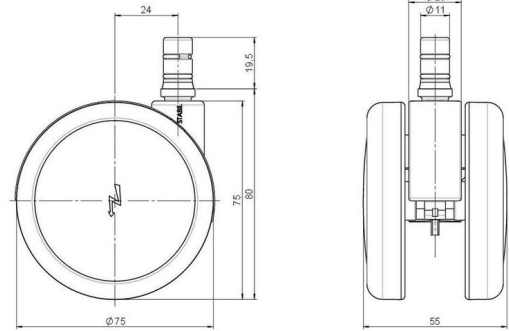

Standard D075

As of: July 07, 2026

Description	Model	Carton Quantity
DUKA 75-675X2NN	D075	150 pcs per Carton

Technical Details

Product Type	Furniture caster
Wheel diameter	75mm
Load capacity	75kg
Overall height with fixing	80mm
Wheel:	
Wheel type	Soft wheel
Wheel core / tread color	RAL 9005 Jet black / RAL 9005 Jet black
Housing:	
Housing form	unhooded, with neck diameter
Neck diameter	20mm
Housing material	High quality nylon
Housing color	RAL 9005 Jet black
Mobility concept	Freewheel
Fixing	No-Noise™ Stem, 11x19,5mm Push fit stem with double circlips, 11,4mm
Description	DUKA 75-675X2NN

Fixings

Compatible with the following available fixings:

No-Noise™ Stem:

- 11x19,5mm with 11,4mm circlip
- 11x19,5mm with 110,6mm circlip

Push fit stems:

- 10x22mm with 10,3mm circlip
- 10x22mm with 10,5mm circlip
- 11x19,5mm with 11,4mm circlip
- 11x19,5mm with 11,8mm circlip
- 11x22mm with 11,4mm circlip
- 11x22mm with 11,6mm circlip
- 11x22mm with 11,8mm circlip

Threaded stems:

- M8x15mm
- M8x20mm
- M8x25mm
- M10x15mm
- M10x20mm
- M10x25mm
- M10x30mm
- M10x40mm
- M12x20mm

Square plates:

- 38x38mm
- 55x55mm
- 60x60mm