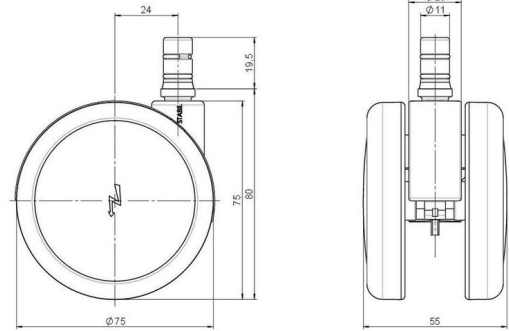

Standard D075

As of: July 07, 2026

| Description | Model | Carton Quantity |
|-----------------|-------|--------------------|
| DUKA 75-675X2NN | D075 | 150 pcs per Carton |

Technical Details

| | |
|----------------------------|--|
| Product Type | Furniture caster |
| Wheel diameter | 75mm |
| Load capacity | 75kg |
| Overall height with fixing | 80mm |
| Wheel: | |
| Wheel type | Soft wheel |
| Wheel core / tread color | RAL 9005 Jet black / RAL 9005 Jet black |
| Housing: | |
| Housing form | unhooded, with neck diameter |
| Neck diameter | 20mm |
| Housing material | High quality nylon |
| Housing color | RAL 9005 Jet black |
| Mobility concept | Freewheel |
| Fixing | No-Noise™ Stem, 11x19,5mm Push fit stem with double circlips, 11,4mm |
| Description | DUKA 75-675X2NN |

Fixings

Compatible with the following available fixings:

No-Noise™ Stem:

- 11x19,5mm with 11,4mm circlip
- 11x19,5mm with 110,6mm circlip

Push fit stems:

- 10x22mm with 10,3mm circlip
- 10x22mm with 10,5mm circlip
- 11x19,5mm with 11,4mm circlip
- 11x19,5mm with 11,8mm circlip
- 11x22mm with 11,4mm circlip
- 11x22mm with 11,6mm circlip
- 11x22mm with 11,8mm circlip

Threaded stems:

- M8x15mm
- M8x20mm
- M8x25mm
- M10x15mm
- M10x20mm
- M10x25mm
- M10x30mm
- M10x40mm
- M12x20mm

Square plates:

- 38x38mm
- 55x55mm
- 60x60mm