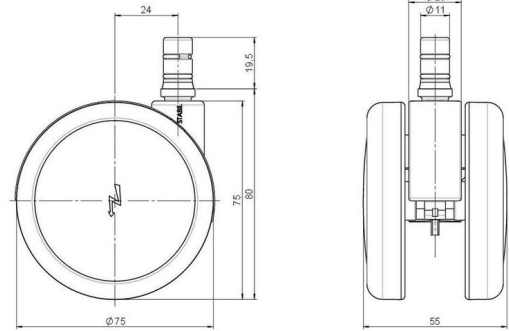

Standard D075

As of: July 07, 2026

Description	Model	Carton Quantity
DUKA 75-675X2NN	D075	150 pcs per Carton

Technical Details

Product Type	Furniture caster
Wheel diameter	75mm
Load capacity	75kg
Overall height with fixing	80mm
Wheel:	
Wheel type	Soft wheel
Wheel core / tread color	RAL 9005 Jet black / RAL 9005 Jet black
Housing:	
Housing form	unhooded, with neck diameter
Neck diameter	20mm
Housing material	High quality nylon
Housing color	RAL 9005 Jet black
Mobility concept	Freewheel
Fixing	No-Noise™ Stem, 11x19,5mm Push fit stem with double circlips, 11,4mm
Description	DUKA 75-675X2NN