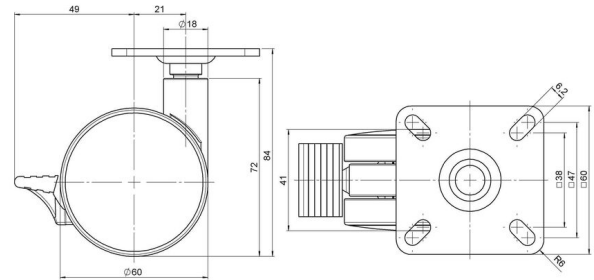

Standard D062

As of: June 27, 2026

Description	Model	Carton Quantity
DUKF 62 - 2 X 1	D062	200 pcs per Carton

Technical Details

Product Type	Furniture caster
Wheel diameter	60mm
Load capacity	60kg
Overall height with fixing	84mm
Wheel:	
Wheel type	Soft wheel
Wheel core / tread color	RAL 9006 White aluminium / RAL 9005 Jet black
Housing:	
Housing form	unhooded, with neck diameter
Neck diameter	18mm
Housing material	High quality nylon
Housing color	RAL 9006 White aluminium
Mobility concept	Stopper brake
Fixing	60x60mm Plate
Description	DUKF 62 - 2 X 1

Fixings

Compatible with the following available fixings:

No-Noise™ Stem:

- 11x19,5mm with 11,4mm circlip
- 11x19,5mm with 110,6mm circlip

Push fit stems:

- 10x22mm with 10,3mm circlip
- 10x22mm with 10,5mm circlip
- 11x19,5mm with 11,4mm circlip
- 11x19,5mm with 11,8mm circlip
- 11x22mm with 11,4mm circlip
- 11x22mm with 11,6mm circlip
- 11x22mm with 11,8mm circlip

Threaded stems:

- M8x15mm
- M8x20mm
- M8x25mm
- M10x15mm
- M10x20mm
- M10x25mm
- M10x30mm
- M10x40mm
- M12x20mm

Square plates:

- 38x38mm
- 55x55mm
- 60x60mm