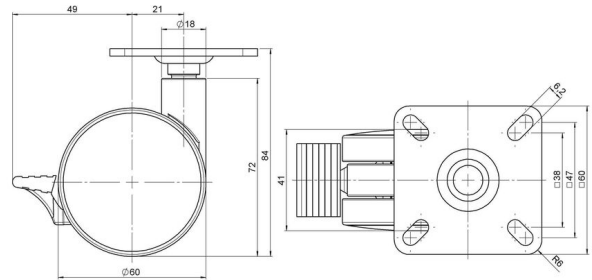

Standard D062

As of: June 27, 2026

Description	Model	Carton Quantity
DUKF 62 - 2 X 1	D062	200 pcs per Carton

Technical Details

Product Type	Furniture caster
Wheel diameter	60mm
Load capacity	60kg
Overall height with fixing	84mm
Wheel:	
Wheel type	Soft wheel
Wheel core / tread color	RAL 9006 White aluminium / RAL 9005 Jet black
Housing:	
Housing form	unhooded, with neck diameter
Neck diameter	18mm
Housing material	High quality nylon
Housing color	RAL 9006 White aluminium
Mobility concept	Stopper brake
Fixing	60x60mm Plate
Description	DUKF 62 - 2 X 1

Fixings

Compatible with the following available fixings:

No-Noise™ Stem:

- 11x19,5mm with 11,4mm circlip
- 11x19,5mm with 110,6mm circlip

Push fit stems:

- 10x22mm with 10,3mm circlip
- 10x22mm with 10,5mm circlip
- 11x19,5mm with 11,4mm circlip
- 11x19,5mm with 11,8mm circlip
- 11x22mm with 11,4mm circlip
- 11x22mm with 11,6mm circlip
- 11x22mm with 11,8mm circlip

Threaded stems:

- M8x15mm
- M8x20mm
- M8x25mm
- M10x15mm
- M10x20mm
- M10x25mm
- M10x30mm
- M10x40mm
- M12x20mm

Square plates:

- 38x38mm
- 55x55mm
- 60x60mm