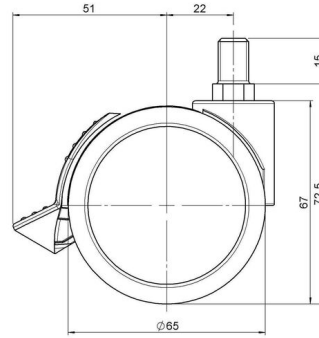

Standard D066

As of: June 25, 2026

Description	Model	Carton Quantity
DUKF 66 - 2 X10	D066	150 pcs per Carton

Technical Details

Product Type	Furniture caster
Wheel diameter	65mm
Load capacity	65kg
Overall height with fixing	72,5mm
Wheel:	
Wheel type	Soft wheel
Wheel core / tread color	RAL 9005 Jet black / RAL 9005 Jet black
Housing:	
Housing form	unhooded, with neck diameter
Neck diameter	27mm
Housing material	High quality nylon
Housing color	RAL 9005 Jet black
Mobility concept	Stopper brake
Fixing	M10x15mm Threaded stem
Description	DUKF 66 - 2 X10

Fixings

Compatible with the following available fixings:

No-Noise™ Stem:

- 11x19,5mm with 11,4mm circlip
- 11x19,5mm with 110,6mm circlip

Push fit stems:

- 10x22mm with 10,3mm circlip
- 10x22mm with 10,5mm circlip
- 11x19,5mm with 11,4mm circlip
- 11x19,5mm with 11,8mm circlip
- 11x22mm with 11,4mm circlip
- 11x22mm with 11,6mm circlip
- 11x22mm with 11,8mm circlip

Threaded stems:

- M8x15mm
- M8x20mm
- M8x25mm
- M10x15mm
- M10x20mm
- M10x25mm
- M10x30mm
- M10x40mm
- M12x20mm

Square plates:

- 38x38mm
- 55x55mm
- 60x60mm