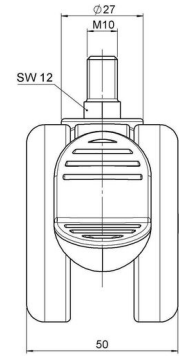

Standard D066

As of: April 30, 2026

Description	Model	Carton Quantity
DUKF 66 - 2 X10	D066	150 pcs per Carton

Technical Details

Product Type	Furniture caster
Wheel diameter	65mm
Load capacity	65kg
Overall height with fixing	72,5mm
Wheel:	
Wheel type	Soft wheel
Wheel core / tread color	RAL 9005 Jet black / RAL 9005 Jet black
Housing:	
Housing form	unhooded, with neck diameter
Neck diameter	27mm
Housing material	High quality nylon
Housing color	RAL 9005 Jet black
Mobility concept	Stopper brake
Fixing	M10x15mm Threaded stem
Description	DUKF 66 - 2 X10

Fixings

Compatible with the following available fixings:

No-Noise™ Stem:

- 11x19,5mm with 11,4mm circlip
- 11x19,5mm with 110,6mm circlip

Push fit stems:

- 10x22mm with 10,3mm circlip
- 10x22mm with 10,5mm circlip
- 11x19,5mm with 11,4mm circlip
- 11x19,5mm with 11,8mm circlip
- 11x22mm with 11,4mm circlip
- 11x22mm with 11,6mm circlip
- 11x22mm with 11,8mm circlip

Threaded stems:

- M8x15mm
- M8x20mm
- M8x25mm
- M10x15mm
- M10x20mm
- M10x25mm
- M10x30mm
- M10x40mm
- M12x20mm

Square plates:

- 38x38mm
- 55x55mm
- 60x60mm