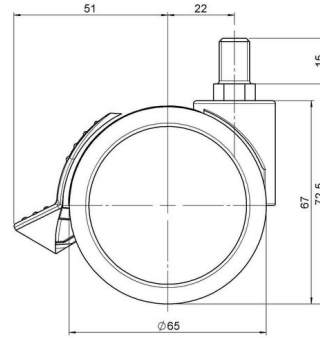

Standard D066

As of: April 30, 2026

Description	Model	Carton Quantity
DUKF 66 - 2 X10	D066	150 pcs per Carton

Technical Details

Product Type	Furniture caster
Wheel diameter	65mm
Load capacity	65kg
Overall height with fixing	72,5mm
Wheel:	
Wheel type	Soft wheel
Wheel core / tread color	RAL 9005 Jet black / RAL 9005 Jet black
Housing:	
Housing form	unhooded, with neck diameter
Neck diameter	27mm
Housing material	High quality nylon
Housing color	RAL 9005 Jet black
Mobility concept	Stopper brake
Fixing	M10x15mm Threaded stem
Description	DUKF 66 - 2 X10

Fixings

Compatible with the following available fixings:

No-Noise™ Stem:

- 11x19,5mm with 11,4mm circlip
- 11x19,5mm with 110,6mm circlip

Push fit stems:

- 10x22mm with 10,3mm circlip
- 10x22mm with 10,5mm circlip
- 11x19,5mm with 11,4mm circlip
- 11x19,5mm with 11,8mm circlip
- 11x22mm with 11,4mm circlip
- 11x22mm with 11,6mm circlip
- 11x22mm with 11,8mm circlip

Threaded stems:

- M8x15mm
- M8x20mm
- M8x25mm
- M10x15mm
- M10x20mm
- M10x25mm
- M10x30mm
- M10x40mm
- M12x20mm

Square plates:

- 38x38mm
- 55x55mm
- 60x60mm