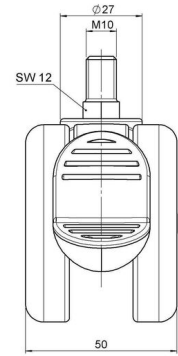

Standard D066

As of: June 25, 2026

Description	Model	Carton Quantity
DUKF 66 - 2 X10	D066	150 pcs per Carton

Technical Details

Product Type	Furniture caster
Wheel diameter	65mm
Load capacity	65kg
Overall height with fixing	72,5mm
Wheel:	
Wheel type	Soft wheel
Wheel core / tread color	RAL 9005 Jet black / RAL 9005 Jet black
Housing:	
Housing form	unhooded, with neck diameter
Neck diameter	27mm
Housing material	High quality nylon
Housing color	RAL 9005 Jet black
Mobility concept	Stopper brake
Fixing	M10x15mm Threaded stem
Description	DUKF 66 - 2 X10

Fixings

Compatible with the following available fixings:

No-Noise™ Stem:

- 11x19,5mm with 11,4mm circlip
- 11x19,5mm with 110,6mm circlip

Push fit stems:

- 10x22mm with 10,3mm circlip
- 10x22mm with 10,5mm circlip
- 11x19,5mm with 11,4mm circlip
- 11x19,5mm with 11,8mm circlip
- 11x22mm with 11,4mm circlip
- 11x22mm with 11,6mm circlip
- 11x22mm with 11,8mm circlip

Threaded stems:

- M8x15mm
- M8x20mm
- M8x25mm
- M10x15mm
- M10x20mm
- M10x25mm
- M10x30mm
- M10x40mm
- M12x20mm

Square plates:

- 38x38mm
- 55x55mm
- 60x60mm