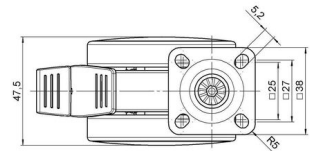

Standard D066

As of: June 27, 2026

Description	Model	Carton Quantity
DUKF 66 -27 X 1	D066	150 pcs per Carton

Technical Details

Product Type	Furniture caster
Wheel diameter	65mm
Load capacity	65kg
Overall height with fixing	77mm
Wheel:	
Wheel type	Soft wheel
Wheel core / tread color	RAL 9006 White aluminium / RAL 9005 Jet black
Housing:	
Housing form	unhooded, with neck diameter
Neck diameter	27mm
Housing material	High quality nylon
Housing color	RAL 9006 White aluminium
Mobility concept	Delta-Feststeller, RAL 9005 Jet black
Fixing	38x38mm Plate
Description	DUKF 66 -27 X 1

Fixings

Compatible with the following available fixings:

No-Noise™ Stem:

- 11x19,5mm with 11,4mm circlip
- 11x19,5mm with 110,6mm circlip

Push fit stems:

- 10x22mm with 10,3mm circlip
- 10x22mm with 10,5mm circlip
- 11x19,5mm with 11,4mm circlip
- 11x19,5mm with 11,8mm circlip
- 11x22mm with 11,4mm circlip
- 11x22mm with 11,6mm circlip
- 11x22mm with 11,8mm circlip

Threaded stems:

- M8x15mm
- M8x20mm
- M8x25mm
- M10x15mm
- M10x20mm
- M10x25mm
- M10x30mm
- M10x40mm
- M12x20mm

Square plates:

- 38x38mm
- 55x55mm
- 60x60mm