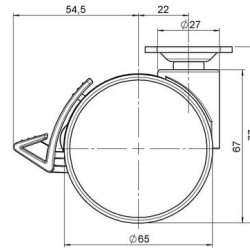

Standard D066

As of: June 27, 2026

Description	Model	Carton Quantity
DUKF 66 -27 X 1	D066	150 pcs per Carton

Technical Details

Product Type	Furniture caster
Wheel diameter	65mm
Load capacity	65kg
Overall height with fixing	77mm
Wheel:	
Wheel type	Soft wheel
Wheel core / tread color	RAL 9006 White aluminium / RAL 9005 Jet black
Housing:	
Housing form	unhooded, with neck diameter
Neck diameter	27mm
Housing material	High quality nylon
Housing color	RAL 9006 White aluminium
Mobility concept	Delta-Feststeller, RAL 9005 Jet black
Fixing	38x38mm Plate
Description	DUKF 66 -27 X 1

Fixings

Compatible with the following available fixings:

No-Noise™ Stem:

- 11x19,5mm with 11,4mm circlip
- 11x19,5mm with 110,6mm circlip

Push fit stems:

- 10x22mm with 10,3mm circlip
- 10x22mm with 10,5mm circlip
- 11x19,5mm with 11,4mm circlip
- 11x19,5mm with 11,8mm circlip
- 11x22mm with 11,4mm circlip
- 11x22mm with 11,6mm circlip
- 11x22mm with 11,8mm circlip

Threaded stems:

- M8x15mm
- M8x20mm
- M8x25mm
- M10x15mm
- M10x20mm
- M10x25mm
- M10x30mm
- M10x40mm
- M12x20mm

Square plates:

- 38x38mm
- 55x55mm
- 60x60mm