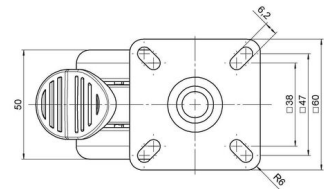

Standard D071

As of: April 30, 2026

Description	Model	Carton Quantity
DUKF 71 - 2 X 1	D071	150 pcs per Carton

Technical Details

Product Type	Furniture caster
Wheel diameter	65mm
Load capacity	65kg
Overall height with fixing	78mm
Wheel:	
Wheel type	Soft wheel
Wheel core / tread color	RAL 9005 Jet black / RAL 9005 Jet black
Housing:	
Housing form	unhooded, with neck diameter
Neck diameter	23mm
Housing material	High quality nylon
Housing color	RAL 9005 Jet black
Mobility concept	Stopper brake
Fixing	60x60mm Plate
Description	DUKF 71 - 2 X 1