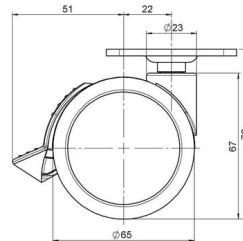

## Technical Details

Product Type	Furniture caster
Wheel diameter	65mm
Load capacity	65kg
Overall height with fixing	78mm
<b>Wheel:</b>	
Wheel type	Soft wheel
Wheel core / tread color	RAL 9005 Jet black / RAL 9005 Jet black
<b>Housing:</b>	
Housing form	unhooded, with neck diameter
Neck diameter	23mm
Housing material	High quality nylon
Housing color	RAL 9005 Jet black
Mobility concept	Stopper brake
Fixing	60x60mm Plate
Description	DUKF 71 - 2 X 1

### No-Noise™ Stem:

- 11x19,5mm with 11,4mm circlip
- 11x19,5mm with 110,6mm circlip

### Push fit stems:

- 10x22mm with 10,3mm circlip
- 10x22mm with 10,5mm circlip
- 11x19,5mm with 11,4mm circlip
- 11x19,5mm with 11,8mm circlip
- 11x22mm with 11,4mm circlip
- 11x22mm with 11,6mm circlip
- 11x22mm with 11,8mm circlip

### Square plates:

- 38x38mm
- 55x55mm
- 60x60mm