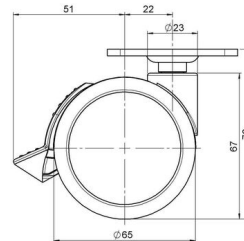

Standard D071

As of: April 30, 2026

Description	Model	Carton Quantity
DUKF 71 - 2 X 1	D071	150 pcs per Carton

Technical Details

Product Type	Furniture caster
Wheel diameter	65mm
Load capacity	65kg
Overall height with fixing	78mm
Wheel:	
Wheel type	Soft wheel
Wheel core / tread color	RAL 9005 Jet black / RAL 9005 Jet black
Housing:	
Housing form	unhooded, with neck diameter
Neck diameter	23mm
Housing material	High quality nylon
Housing color	RAL 9005 Jet black
Mobility concept	Stopper brake
Fixing	60x60mm Plate
Description	DUKF 71 - 2 X 1

Fixings

Compatible with the following available fixings:

No-Noise™ Stem:

- 11x19,5mm with 11,4mm circlip
- 11x19,5mm with 110,6mm circlip

Push fit stems:

- 10x22mm with 10,3mm circlip
- 10x22mm with 10,5mm circlip
- 11x19,5mm with 11,4mm circlip
- 11x19,5mm with 11,8mm circlip
- 11x22mm with 11,4mm circlip
- 11x22mm with 11,6mm circlip
- 11x22mm with 11,8mm circlip

Threaded stems:

- M8x15mm
- M8x20mm
- M8x25mm
- M10x15mm
- M10x20mm
- M10x25mm
- M10x30mm
- M10x40mm
- M12x20mm

Square plates:

- 38x38mm
- 55x55mm
- 60x60mm