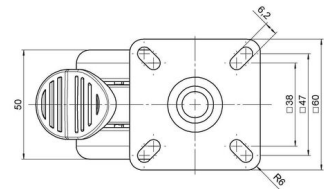

Standard D071

As of: April 30, 2026

Description	Model	Carton Quantity
DUKF 71 - 2 X 1	D071	150 pcs per Carton

Technical Details

Product Type	Furniture caster
Wheel diameter	65mm
Load capacity	65kg
Overall height with fixing	78mm
Wheel:	
Wheel type	Soft wheel
Wheel core / tread color	RAL 9005 Jet black / RAL 9005 Jet black
Housing:	
Housing form	unhooded, with neck diameter
Neck diameter	23mm
Housing material	High quality nylon
Housing color	RAL 9005 Jet black
Mobility concept	Stopper brake
Fixing	60x60mm Plate
Description	DUKF 71 - 2 X 1

Fixings

Compatible with the following available fixings:

No-Noise™ Stem:

- 11x19,5mm with 11,4mm circlip
- 11x19,5mm with 110,6mm circlip

Push fit stems:

- 10x22mm with 10,3mm circlip
- 10x22mm with 10,5mm circlip
- 11x19,5mm with 11,4mm circlip
- 11x19,5mm with 11,8mm circlip
- 11x22mm with 11,4mm circlip
- 11x22mm with 11,6mm circlip
- 11x22mm with 11,8mm circlip

Threaded stems:

- M8x15mm
- M8x20mm
- M8x25mm
- M10x15mm
- M10x20mm
- M10x25mm
- M10x30mm
- M10x40mm
- M12x20mm

Square plates:

- 38x38mm
- 55x55mm
- 60x60mm