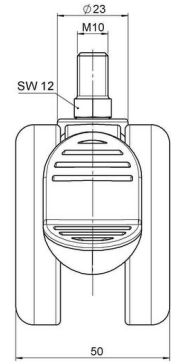

## Technical Details

Product Type	Furniture caster
Wheel diameter	65mm
Load capacity	65kg
Overall height with fixing	73mm
<b>Wheel:</b>	
Wheel type	Soft wheel
Wheel core / tread color	RAL 9005 Jet black / RAL 9005 Jet black
<b>Housing:</b>	
Housing form	unhooded, with neck diameter
Neck diameter	23mm
Housing material	High quality nylon
Housing color	RAL 9005 Jet black
Mobility concept	Stopper brake
Fixing	M10x15mm Threaded stem
Description	DUKF 71 - 2 X10

### No-Noise™ Stem:

- 11x19,5mm with 11,4mm circlip
- 11x19,5mm with 110,6mm circlip

### Threaded stems:

- M8x15mm
- M8x20mm
- M8x25mm
- M10x15mm
- M10x20mm
- M10x25mm
- M10x30mm
- M10x40mm
- M12x20mm

### Square plates:

- 38x38mm
- 55x55mm
- 60x60mm