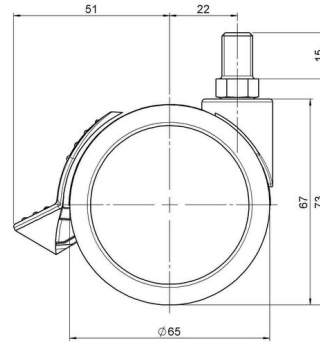

## Technical Details

Product Type	Furniture caster
Wheel diameter	65mm
Load capacity	65kg
Overall height with fixing	73mm
<b>Wheel:</b>	
Wheel type	Soft wheel
Wheel core / tread color	RAL 9005 Jet black / RAL 9005 Jet black
<b>Housing:</b>	
Housing form	unhooded, with neck diameter
Neck diameter	23mm
Housing material	High quality nylon
Housing color	RAL 9005 Jet black
Mobility concept	Stopper brake
Fixing	M10x15mm Threaded stem
Description	DUKF 71 - 2 X10

### No-Noise™ Stem:

- 11x19,5mm with 11,4mm circlip
- 11x19,5mm with 110,6mm circlip

### Threaded stems:

- M8x15mm
- M8x20mm
- M8x25mm
- M10x15mm
- M10x20mm
- M10x25mm
- M10x30mm
- M10x40mm
- M12x20mm

### Square plates:

- 38x38mm
- 55x55mm
- 60x60mm