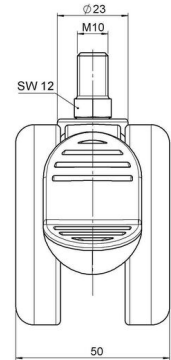

Standard D071

As of: July 07, 2026

Description	Model	Carton Quantity
DUKF 71 - 2 X10	D071	150 pcs per Carton

Technical Details

Product Type	Furniture caster
Wheel diameter	65mm
Load capacity	65kg
Overall height with fixing	73mm
Wheel:	
Wheel type	Soft wheel
Wheel core / tread color	RAL 9005 Jet black / RAL 9005 Jet black
Housing:	
Housing form	unhooded, with neck diameter
Neck diameter	23mm
Housing material	High quality nylon
Housing color	RAL 9005 Jet black
Mobility concept	Stopper brake
Fixing	M10x15mm Threaded stem
Description	DUKF 71 - 2 X10

Fixings

Compatible with the following available fixings:

No-Noise™ Stem:

- 11x19,5mm with 11,4mm circlip
- 11x19,5mm with 110,6mm circlip

Push fit stems:

- 10x22mm with 10,3mm circlip
- 10x22mm with 10,5mm circlip
- 11x19,5mm with 11,4mm circlip
- 11x19,5mm with 11,8mm circlip
- 11x22mm with 11,4mm circlip
- 11x22mm with 11,6mm circlip
- 11x22mm with 11,8mm circlip

Threaded stems:

- M8x15mm
- M8x20mm
- M8x25mm
- M10x15mm
- M10x20mm
- M10x25mm
- M10x30mm
- M10x40mm
- M12x20mm

Square plates:

- 38x38mm
- 55x55mm
- 60x60mm