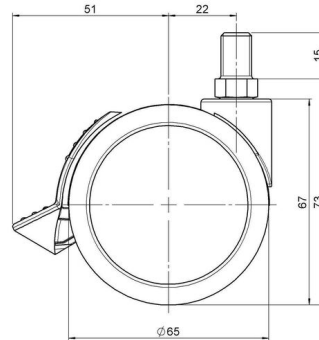

Standard D071

As of: July 07, 2026

Description	Model	Carton Quantity
DUKF 71 - 2 X10	D071	150 pcs per Carton

Technical Details

Product Type	Furniture caster
Wheel diameter	65mm
Load capacity	65kg
Overall height with fixing	73mm
Wheel:	
Wheel type	Soft wheel
Wheel core / tread color	RAL 9005 Jet black / RAL 9005 Jet black
Housing:	
Housing form	unhooded, with neck diameter
Neck diameter	23mm
Housing material	High quality nylon
Housing color	RAL 9005 Jet black
Mobility concept	Stopper brake
Fixing	M10x15mm Threaded stem
Description	DUKF 71 - 2 X10

Fixings

Compatible with the following available fixings:

No-Noise™ Stem:

- 11x19,5mm with 11,4mm circlip
- 11x19,5mm with 110,6mm circlip

Push fit stems:

- 10x22mm with 10,3mm circlip
- 10x22mm with 10,5mm circlip
- 11x19,5mm with 11,4mm circlip
- 11x19,5mm with 11,8mm circlip
- 11x22mm with 11,4mm circlip
- 11x22mm with 11,6mm circlip
- 11x22mm with 11,8mm circlip

Threaded stems:

- M8x15mm
- M8x20mm
- M8x25mm
- M10x15mm
- M10x20mm
- M10x25mm
- M10x30mm
- M10x40mm
- M12x20mm

Square plates:

- 38x38mm
- 55x55mm
- 60x60mm