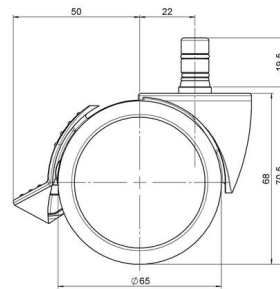

Standard D074

As of: April 18, 2026

Description	Model	Carton Quantity
DUKF 74 - 2X2NN	D074	150 pcs per Carton

Technical Details

Product Type	Furniture caster
Wheel diameter	65mm
Load capacity	65kg
Overall height with fixing	70,5mm
Wheel:	
Wheel type	Soft wheel
Wheel core / tread color	RAL 9005 Jet black / RAL 9005 Jet black
Housing:	
Housing form	unhooded, with neck diameter
Neck diameter	45mm
Housing material	High quality nylon
Housing color	RAL 9005 Jet black
Mobility concept	Stopper brake
Fixing	No-Noise™ Stem, 11x19,5mm Push fit stem with double circlips, 11,4mm
Description	DUKF 74 - 2X2NN

Fixings

Compatible with the following available fixings:

No-Noise™ Stem:

- 11x19,5mm with 11,4mm circlip
- 11x19,5mm with 110,6mm circlip

Push fit stems:

- 10x22mm with 10,3mm circlip
- 10x22mm with 10,5mm circlip
- 11x19,5mm with 11,4mm circlip
- 11x19,5mm with 11,8mm circlip
- 11x22mm with 11,4mm circlip
- 11x22mm with 11,6mm circlip
- 11x22mm with 11,8mm circlip

Threaded stems:

- M8x15mm
- M8x20mm
- M8x25mm
- M10x15mm
- M10x20mm
- M10x25mm
- M10x30mm
- M10x40mm
- M12x20mm

Square plates:

- 38x38mm
- 55x55mm
- 60x60mm