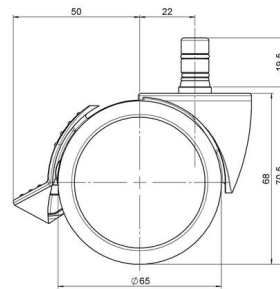

## Technical Details

Product Type	Furniture caster
Wheel diameter	65mm
Load capacity	65kg
Overall height with fixing	70,5mm
<b>Wheel:</b>	
Wheel type	Soft wheel
Wheel core / tread color	RAL 9005 Jet black / RAL 9005 Jet black
<b>Housing:</b>	
Housing form	unhooded, with neck diameter
Neck diameter	45mm
Housing material	High quality nylon
Housing color	RAL 9005 Jet black
Mobility concept	Stopper brake
Fixing	No-Noise™ Stem, 11x19,5mm Push fit stem with double circlips, 11,4mm
Description	DUKF 74 - 2X2NN

### No-Noise™ Stem:

- 11x19,5mm with 11,4mm circlip
- 11x19,5mm with 110,6mm circlip

### Push fit stems:

- 10x22mm with 10,3mm circlip
- 10x22mm with 10,5mm circlip
- 11x19,5mm with 11,4mm circlip
- 11x19,5mm with 11,8mm circlip
- 11x22mm with 11,4mm circlip
- 11x22mm with 11,6mm circlip
- 11x22mm with 11,8mm circlip

### Square plates:

- 38x38mm
- 55x55mm
- 60x60mm