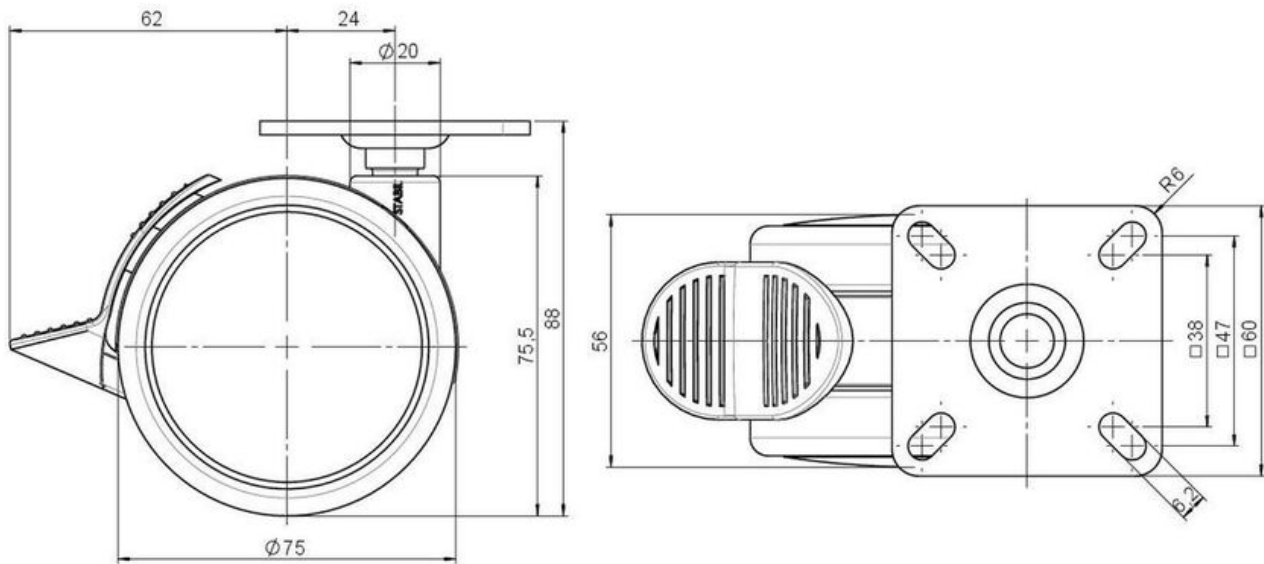

Standard D075

As of: May 23, 2026

Description DUKF 75 - 2 X 1	Model D075	Carton Quantity 120 pcs per Carton
--------------------------------	---------------	---------------------------------------

Technical Details

Product Type	Furniture caster
Wheel diameter	75mm
Load capacity	75kg
Overall height with fixing	88mm
Wheel:	
Wheel type	Soft wheel
Wheel core / tread color	RAL 9005 Jet black / RAL 9005 Jet black
Housing:	
Housing form	unhooded, with neck diameter
Neck diameter	20mm
Housing material	High quality nylon
Housing color	RAL 9005 Jet black
Mobility concept	Stopper brake
Fixing	60x60mm Plate
Description	DUKF 75 - 2 X 1

Fixings

Compatible with the following available fixings:

No-Noise™ Stem:

- 11x19,5mm with 11,4mm circlip
- 11x19,5mm with 110,6mm circlip

Push fit stems:

- 10x22mm with 10,3mm circlip
- 10x22mm with 10,5mm circlip
- 11x19,5mm with 11,4mm circlip
- 11x19,5mm with 11,8mm circlip
- 11x22mm with 11,4mm circlip
- 11x22mm with 11,6mm circlip
- 11x22mm with 11,8mm circlip

Threaded stems:

- M8x15mm
- M8x20mm
- M8x25mm
- M10x15mm
- M10x20mm
- M10x25mm
- M10x30mm
- M10x40mm
- M12x20mm

Square plates:

- 38x38mm
- 55x55mm
- 60x60mm