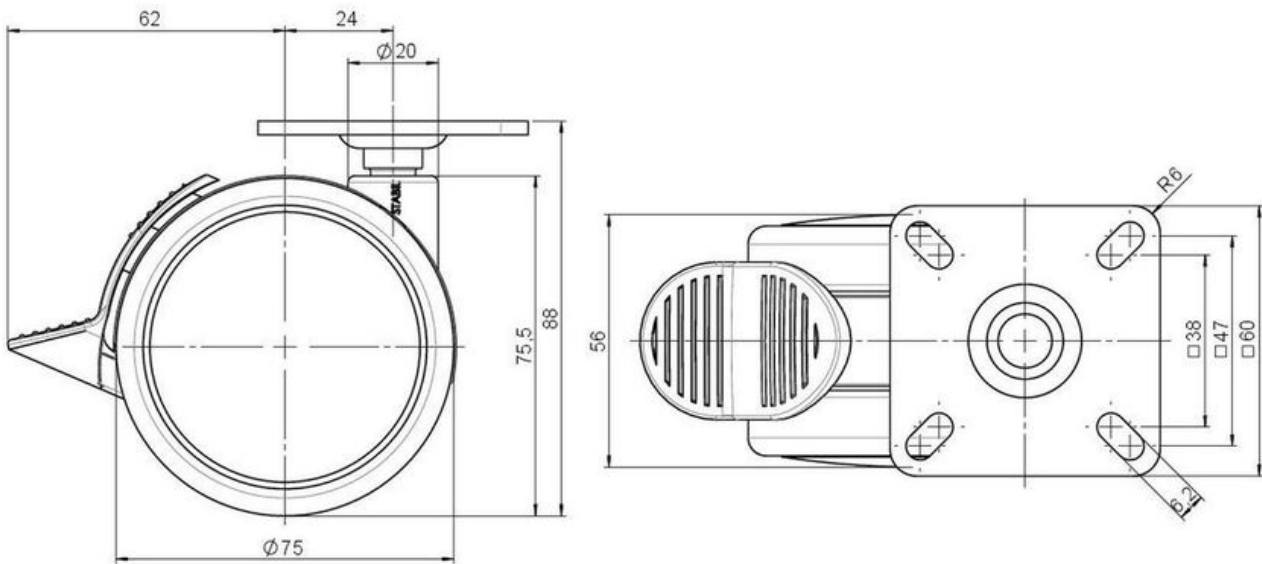

## Technical Details

|                            |   |
|----------------------------|---|
| Product Type               | Furniture caster                        |
| Wheel diameter             | 75mm                                    |
| Load capacity              | 75kg                                    |
| Overall height with fixing | 88mm                                    |
| <b>Wheel:</b>              |   |
| Wheel type                 | Soft wheel                              |
| Wheel core / tread color   | RAL 9005 Jet black / RAL 9005 Jet black |
| <b>Housing:</b>            |   |
| Housing form               | unhooded, with neck diameter            |
| Neck diameter              | 20mm                                    |
| Housing material           | High quality nylon                      |
| Housing color              | RAL 9005 Jet black                      |
| Mobility concept           | Stopper brake                           |
| Fixing                     | 60x60mm Plate                           |
| Description                | DUKF 75 - 2 X 1                         |

### No-Noise™ Stem:

- 11x19,5mm with 11,4mm circlip
- 11x19,5mm with 110,6mm circlip

### Threaded stems:

- M8x15mm
- M8x20mm
- M8x25mm
- M10x15mm
- M10x20mm
- M10x25mm
- M10x30mm
- M10x40mm
- M12x20mm

### Square plates:

- 38x38mm
- 55x55mm
- 60x60mm