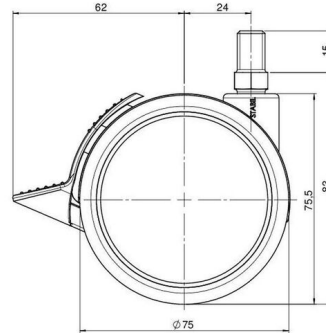

Standard D075

As of: May 23, 2026

Description	Model	Carton Quantity
DUKF 75 - 2 X10	D075	120 pcs per Carton

Technical Details

Product Type	Furniture caster
Wheel diameter	75mm
Load capacity	75kg
Overall height with fixing	83mm
Wheel:	
Wheel type	Soft wheel
Wheel core / tread color	RAL 9005 Jet black / RAL 9005 Jet black
Housing:	
Housing form	unhooded, with neck diameter
Neck diameter	20mm
Housing material	High quality nylon
Housing color	RAL 9005 Jet black
Mobility concept	Stopper brake
Fixing	M10x15mm Threaded stem
Description	DUKF 75 - 2 X10

Fixings

Compatible with the following available fixings:

No-Noise™ Stem:

- 11x19,5mm with 11,4mm circlip
- 11x19,5mm with 110,6mm circlip

Push fit stems:

- 10x22mm with 10,3mm circlip
- 10x22mm with 10,5mm circlip
- 11x19,5mm with 11,4mm circlip
- 11x19,5mm with 11,8mm circlip
- 11x22mm with 11,4mm circlip
- 11x22mm with 11,6mm circlip
- 11x22mm with 11,8mm circlip

Threaded stems:

- M8x15mm
- M8x20mm
- M8x25mm
- M10x15mm
- M10x20mm
- M10x25mm
- M10x30mm
- M10x40mm
- M12x20mm

Square plates:

- 38x38mm
- 55x55mm
- 60x60mm