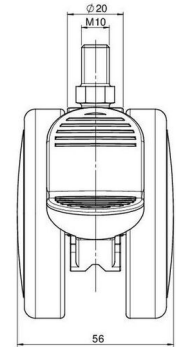

Standard D075

As of: May 23, 2026

Description	Model	Carton Quantity
DUKF 75 - 2 X10	D075	120 pcs per Carton

Technical Details

Product Type	Furniture caster
Wheel diameter	75mm
Load capacity	75kg
Overall height with fixing	83mm
Wheel:	
Wheel type	Soft wheel
Wheel core / tread color	RAL 9005 Jet black / RAL 9005 Jet black
Housing:	
Housing form	unhooded, with neck diameter
Neck diameter	20mm
Housing material	High quality nylon
Housing color	RAL 9005 Jet black
Mobility concept	Stopper brake
Fixing	M10x15mm Threaded stem
Description	DUKF 75 - 2 X10

Fixings

Compatible with the following available fixings:

No-Noise™ Stem:

- 11x19,5mm with 11,4mm circlip
- 11x19,5mm with 110,6mm circlip

Push fit stems:

- 10x22mm with 10,3mm circlip
- 10x22mm with 10,5mm circlip
- 11x19,5mm with 11,4mm circlip
- 11x19,5mm with 11,8mm circlip
- 11x22mm with 11,4mm circlip
- 11x22mm with 11,6mm circlip
- 11x22mm with 11,8mm circlip

Threaded stems:

- M8x15mm
- M8x20mm
- M8x25mm
- M10x15mm
- M10x20mm
- M10x25mm
- M10x30mm
- M10x40mm
- M12x20mm

Square plates:

- 38x38mm
- 55x55mm
- 60x60mm