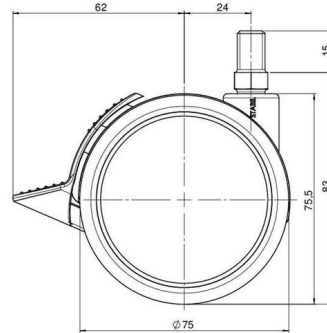

## Technical Details

Product Type	Furniture caster
Wheel diameter	75mm
Load capacity	75kg
Overall height with fixing	83mm
<b>Wheel:</b>	
Wheel type	Soft wheel
Wheel core / tread color	RAL 9005 Jet black / RAL 9005 Jet black
<b>Housing:</b>	
Housing form	unhooded, with neck diameter
Neck diameter	20mm
Housing material	High quality nylon
Housing color	RAL 9005 Jet black
Mobility concept	Stopper brake
Fixing	M10x15mm Threaded stem
Description	DUKF 75 - 2 X10

### No-Noise™ Stem:

- 11x19,5mm with 11,4mm circlip
- 11x19,5mm with 110,6mm circlip

### Threaded stems:

- M8x15mm
- M8x20mm
- M8x25mm
- M10x15mm
- M10x20mm
- M10x25mm
- M10x30mm
- M10x40mm
- M12x20mm

### Square plates:

- 38x38mm
- 55x55mm
- 60x60mm