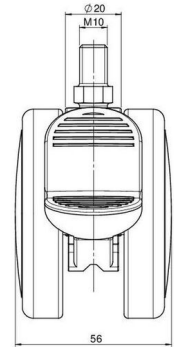

## Technical Details

Product Type	Furniture caster
Wheel diameter	75mm
Load capacity	75kg
Overall height with fixing	83mm
<b>Wheel:</b>	
Wheel type	Soft wheel
Wheel core / tread color	RAL 9005 Jet black / RAL 9005 Jet black
<b>Housing:</b>	
Housing form	unhooded, with neck diameter
Neck diameter	20mm
Housing material	High quality nylon
Housing color	RAL 9005 Jet black
Mobility concept	Stopper brake
Fixing	M10x15mm Threaded stem
Description	DUKF 75 - 2 X10

### No-Noise™ Stem:

- 11x19,5mm with 11,4mm circlip
- 11x19,5mm with 110,6mm circlip

### Threaded stems:

- M8x15mm
- M8x20mm
- M8x25mm
- M10x15mm
- M10x20mm
- M10x25mm
- M10x30mm
- M10x40mm
- M12x20mm

### Square plates:

- 38x38mm
- 55x55mm
- 60x60mm