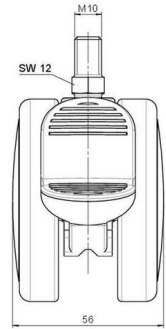

Standard D075

As of: July 07, 2026

Description	Model	Carton Quantity
DUKF 75 - 2 X10	D075	120 pcs per Carton

Technical Details

Product Type	Furniture caster
Wheel diameter	75mm
Load capacity	75kg
Overall height with fixing	83mm
Wheel:	
Wheel type	Soft wheel
Wheel core / tread color	RAL 7035 Light grey / RAL 7035 Light grey
Housing:	
Housing form	unhooded, with neck diameter
Neck diameter	20mm
Housing material	High quality nylon
Housing color	RAL 7035 Light grey
Mobility concept	Stopper brake
Fixing	M10x15mm Threaded stem
Description	DUKF 75 - 2 X10

Fixings

Compatible with the following available fixings:

No-Noise™ Stem:

- 11x19,5mm with 11,4mm circlip
- 11x19,5mm with 110,6mm circlip

Push fit stems:

- 10x22mm with 10,3mm circlip
- 10x22mm with 10,5mm circlip
- 11x19,5mm with 11,4mm circlip
- 11x19,5mm with 11,8mm circlip
- 11x22mm with 11,4mm circlip
- 11x22mm with 11,6mm circlip
- 11x22mm with 11,8mm circlip

Threaded stems:

- M8x15mm
- M8x20mm
- M8x25mm
- M10x15mm
- M10x20mm
- M10x25mm
- M10x30mm
- M10x40mm
- M12x20mm

Square plates:

- 38x38mm
- 55x55mm
- 60x60mm