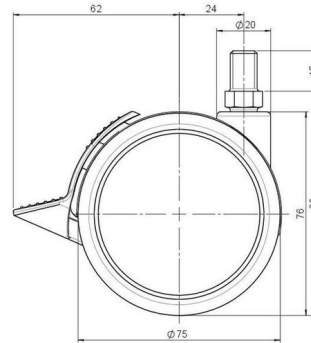

Description	Model	Carton Quantity
DUKF 75 - 2 X10	D075	120 pcs per Carton

Technical Details

Product Type	Furniture caster
Wheel diameter	75mm
Load capacity	75kg
Overall height with fixing	83mm
Wheel:	
Wheel type	Soft wheel
Wheel core / tread color	RAL 7035 Light grey / RAL 7035 Light grey
Housing:	
Housing form	unhooded, with neck diameter
Neck diameter	20mm
Housing material	High quality nylon
Housing color	RAL 7035 Light grey
Mobility concept	Stopper brake
Fixing	M10x15mm Threaded stem
Description	DUKF 75 - 2 X10

Fixings

Compatible with the following available fixings:

No-Noise™ Stem:

- 11x19,5mm with 11,4mm circlip
- 11x19,5mm with 110,6mm circlip

Push fit stems:

- 10x22mm with 10,3mm circlip
- 10x22mm with 10,5mm circlip
- 11x19,5mm with 11,4mm circlip
- 11x19,5mm with 11,8mm circlip
- 11x22mm with 11,4mm circlip
- 11x22mm with 11,6mm circlip
- 11x22mm with 11,8mm circlip

Threaded stems:

- M8x15mm
- M8x20mm
- M8x25mm
- M10x15mm
- M10x20mm
- M10x25mm
- M10x30mm
- M10x40mm
- M12x20mm

Square plates:

- 38x38mm
- 55x55mm
- 60x60mm