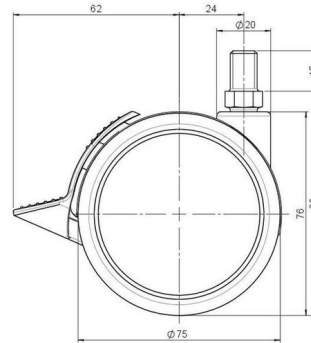

Standard D075

As of: July 07, 2026

Description	Model	Carton Quantity
DUKF 75 - 2 X10	D075	120 pcs per Carton

Technical Details

Product Type	Furniture caster
Wheel diameter	75mm
Load capacity	75kg
Overall height with fixing	83mm
Wheel:	
Wheel type	Soft wheel
Wheel core / tread color	RAL 7035 Light grey / RAL 7035 Light grey
Housing:	
Housing form	unhooded, with neck diameter
Neck diameter	20mm
Housing material	High quality nylon
Housing color	RAL 7035 Light grey
Mobility concept	Stopper brake
Fixing	M10x15mm Threaded stem
Description	DUKF 75 - 2 X10

Fixings

Compatible with the following available fixings:

No-Noise™ Stem:

- 11x19,5mm with 11,4mm circlip
- 11x19,5mm with 110,6mm circlip

Push fit stems:

- 10x22mm with 10,3mm circlip
- 10x22mm with 10,5mm circlip
- 11x19,5mm with 11,4mm circlip
- 11x19,5mm with 11,8mm circlip
- 11x22mm with 11,4mm circlip
- 11x22mm with 11,6mm circlip
- 11x22mm with 11,8mm circlip

Threaded stems:

- M8x15mm
- M8x20mm
- M8x25mm
- M10x15mm
- M10x20mm
- M10x25mm
- M10x30mm
- M10x40mm
- M12x20mm

Square plates:

- 38x38mm
- 55x55mm
- 60x60mm