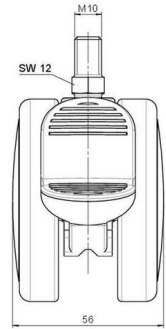

Description	Model	Carton Quantity
DUKF 75 - 2 X10	D075	120 pcs per Carton

Technical Details

Product Type	Furniture caster
Wheel diameter	75mm
Load capacity	75kg
Overall height with fixing	83mm
Wheel:	
Wheel type	Soft wheel
Wheel core / tread color	RAL 7035 Light grey / RAL 7035 Light grey
Housing:	
Housing form	unhooded, with neck diameter
Neck diameter	20mm
Housing material	High quality nylon
Housing color	RAL 7035 Light grey
Mobility concept	Stopper brake
Fixing	M10x15mm Threaded stem
Description	DUKF 75 - 2 X10

Fixings

Compatible with the following available fixings:

No-Noise™ Stem:

- 11x19,5mm with 11,4mm circlip
- 11x19,5mm with 110,6mm circlip

Push fit stems:

- 10x22mm with 10,3mm circlip
- 10x22mm with 10,5mm circlip
- 11x19,5mm with 11,4mm circlip
- 11x19,5mm with 11,8mm circlip
- 11x22mm with 11,4mm circlip
- 11x22mm with 11,6mm circlip
- 11x22mm with 11,8mm circlip

Threaded stems:

- M8x15mm
- M8x20mm
- M8x25mm
- M10x15mm
- M10x20mm
- M10x25mm
- M10x30mm
- M10x40mm
- M12x20mm

Square plates:

- 38x38mm
- 55x55mm
- 60x60mm