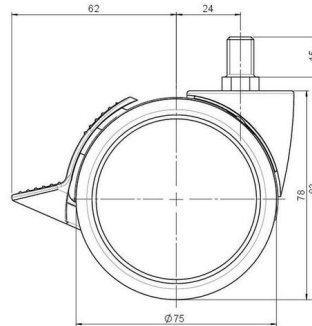

Standard D075

As of: June 17, 2026

Description	Model	Carton Quantity
DUKF 75 - 2 X10	D075	120 pcs per Carton

Technical Details

Product Type	Furniture caster
Wheel diameter	75mm
Load capacity	75kg
Overall height with fixing	83mm
Wheel:	
Wheel type	Soft wheel
Wheel core / tread color	RAL 9006 White aluminium / RAL 9005 Jet black
Housing:	
Housing form	unhooded, with neck diameter
Neck diameter	20mm
Housing material	High quality nylon
Housing color	RAL 9006 White aluminium
Mobility concept	Stopper brake
Fixing	M10x15mm Threaded stem
Description	DUKF 75 - 2 X10

Fixings

Compatible with the following available fixings:

No-Noise™ Stem:

- 11x19,5mm with 11,4mm circlip
- 11x19,5mm with 110,6mm circlip

Push fit stems:

- 10x22mm with 10,3mm circlip
- 10x22mm with 10,5mm circlip
- 11x19,5mm with 11,4mm circlip
- 11x19,5mm with 11,8mm circlip
- 11x22mm with 11,4mm circlip
- 11x22mm with 11,6mm circlip
- 11x22mm with 11,8mm circlip

Threaded stems:

- M8x15mm
- M8x20mm
- M8x25mm
- M10x15mm
- M10x20mm
- M10x25mm
- M10x30mm
- M10x40mm
- M12x20mm

Square plates:

- 38x38mm
- 55x55mm
- 60x60mm