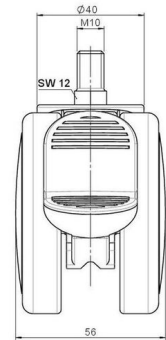

Standard D075

As of: June 17, 2026

Description	Model	Carton Quantity
DUKF 75 - 2 X10	D075	120 pcs per Carton

Technical Details

Product Type	Furniture caster
Wheel diameter	75mm
Load capacity	75kg
Overall height with fixing	83mm
Wheel:	
Wheel type	Soft wheel
Wheel core / tread color	RAL 9006 White aluminium / RAL 9005 Jet black
Housing:	
Housing form	unhooded, with neck diameter
Neck diameter	20mm
Housing material	High quality nylon
Housing color	RAL 9006 White aluminium
Mobility concept	Stopper brake
Fixing	M10x15mm Threaded stem
Description	DUKF 75 - 2 X10

Fixings

Compatible with the following available fixings:

No-Noise™ Stem:

- 11x19,5mm with 11,4mm circlip
- 11x19,5mm with 110,6mm circlip

Push fit stems:

- 10x22mm with 10,3mm circlip
- 10x22mm with 10,5mm circlip
- 11x19,5mm with 11,4mm circlip
- 11x19,5mm with 11,8mm circlip
- 11x22mm with 11,4mm circlip
- 11x22mm with 11,6mm circlip
- 11x22mm with 11,8mm circlip

Threaded stems:

- M8x15mm
- M8x20mm
- M8x25mm
- M10x15mm
- M10x20mm
- M10x25mm
- M10x30mm
- M10x40mm
- M12x20mm

Square plates:

- 38x38mm
- 55x55mm
- 60x60mm