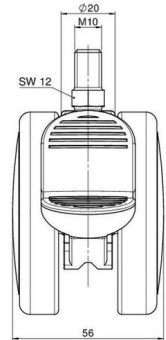

## Technical Details

Product Type	Furniture caster
Wheel diameter	75mm
Load capacity	75kg
Overall height with fixing	83mm
<b>Wheel:</b>	
Wheel type	Soft wheel
Wheel core / tread color	RAL 9006 White aluminium / RAL 9005 Jet black
<b>Housing:</b>	
Housing form	unhooded, with neck diameter
Neck diameter	20mm
Housing material	High quality nylon
Housing color	RAL 9005 Jet black
Mobility concept	Stopper brake
Fixing	M10x15mm Threaded stem, unassembled
Description	DUKF 75 - 2 X10

### No-Noise™ Stem:

- 11x19,5mm with 11,4mm circlip
- 11x19,5mm with 110,6mm circlip

### Threaded stems:

- M8x15mm
- M8x20mm
- M8x25mm
- M10x15mm
- M10x20mm
- M10x25mm
- M10x30mm
- M10x40mm
- M12x20mm

### Square plates:

- 38x38mm
- 55x55mm
- 60x60mm