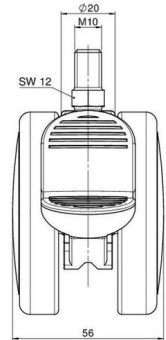

Standard D075

As of: May 23, 2026

Description	Model	Carton Quantity
DUKF 75 - 2 X10	D075	120 pcs per Carton

Technical Details

Product Type	Furniture caster
Wheel diameter	75mm
Load capacity	75kg
Overall height with fixing	83mm
Wheel:	
Wheel type	Soft wheel
Wheel core / tread color	RAL 9006 White aluminium / RAL 9005 Jet black
Housing:	
Housing form	unhooded, with neck diameter
Neck diameter	20mm
Housing material	High quality nylon
Housing color	RAL 9005 Jet black
Mobility concept	Stopper brake
Fixing	M10x15mm Threaded stem, unassembled
Description	DUKF 75 - 2 X10

Fixings

Compatible with the following available fixings:

No-Noise™ Stem:

- 11x19,5mm with 11,4mm circlip
- 11x19,5mm with 110,6mm circlip

Push fit stems:

- 10x22mm with 10,3mm circlip
- 10x22mm with 10,5mm circlip
- 11x19,5mm with 11,4mm circlip
- 11x19,5mm with 11,8mm circlip
- 11x22mm with 11,4mm circlip
- 11x22mm with 11,6mm circlip
- 11x22mm with 11,8mm circlip

Threaded stems:

- M8x15mm
- M8x20mm
- M8x25mm
- M10x15mm
- M10x20mm
- M10x25mm
- M10x30mm
- M10x40mm
- M12x20mm

Square plates:

- 38x38mm
- 55x55mm
- 60x60mm