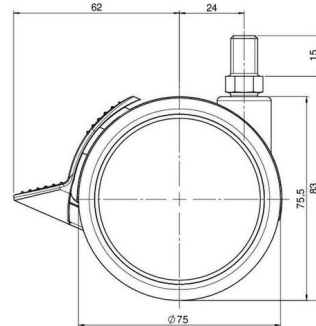

Description	Model	Carton Quantity
DUKF 75 - 2 X10	D075	120 pcs per Carton

Technical Details

Product Type	Furniture caster
Wheel diameter	75mm
Load capacity	75kg
Overall height with fixing	83mm
Wheel:	
Wheel type	Soft wheel
Wheel core / tread color	RAL 9006 White aluminium / RAL 9005 Jet black
Housing:	
Housing form	unhooded, with neck diameter
Neck diameter	20mm
Housing material	High quality nylon
Housing color	RAL 9005 Jet black
Mobility concept	Stopper brake
Fixing	M10x15mm Threaded stem, unassembled
Description	DUKF 75 - 2 X10

Fixings

Compatible with the following available fixings:

No-Noise™ Stem:

- 11x19,5mm with 11,4mm circlip
- 11x19,5mm with 110,6mm circlip

Push fit stems:

- 10x22mm with 10,3mm circlip
- 10x22mm with 10,5mm circlip
- 11x19,5mm with 11,4mm circlip
- 11x19,5mm with 11,8mm circlip
- 11x22mm with 11,4mm circlip
- 11x22mm with 11,6mm circlip
- 11x22mm with 11,8mm circlip

Threaded stems:

- M8x15mm
- M8x20mm
- M8x25mm
- M10x15mm
- M10x20mm
- M10x25mm
- M10x30mm
- M10x40mm
- M12x20mm

Square plates:

- 38x38mm
- 55x55mm
- 60x60mm