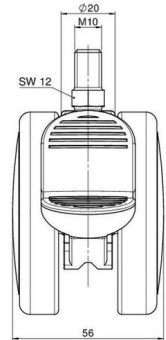

Description	Model	Carton Quantity
DUKF 75 - 2 X10	D075	120 pcs per Carton

Technical Details

Product Type	Furniture caster
Wheel diameter	75mm
Load capacity	75kg
Overall height with fixing	83mm
Wheel:	
Wheel type	Soft wheel
Wheel core / tread color	RAL 9006 White aluminium / RAL 9005 Jet black
Housing:	
Housing form	unhooded, with neck diameter
Neck diameter	20mm
Housing material	High quality nylon
Housing color	RAL 9005 Jet black
Mobility concept	Stopper brake
Fixing	M10x15mm Threaded stem, unassembled
Description	DUKF 75 - 2 X10

Fixings

Compatible with the following available fixings:

No-Noise™ Stem:

- 11x19,5mm with 11,4mm circlip
- 11x19,5mm with 110,6mm circlip

Push fit stems:

- 10x22mm with 10,3mm circlip
- 10x22mm with 10,5mm circlip
- 11x19,5mm with 11,4mm circlip
- 11x19,5mm with 11,8mm circlip
- 11x22mm with 11,4mm circlip
- 11x22mm with 11,6mm circlip
- 11x22mm with 11,8mm circlip

Threaded stems:

- M8x15mm
- M8x20mm
- M8x25mm
- M10x15mm
- M10x20mm
- M10x25mm
- M10x30mm
- M10x40mm
- M12x20mm

Square plates:

- 38x38mm
- 55x55mm
- 60x60mm