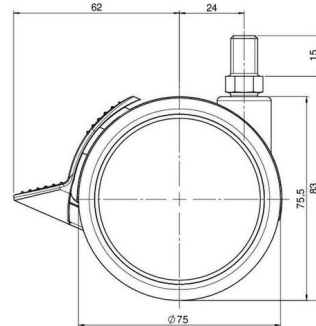

## Technical Details

Product Type	Furniture caster
Wheel diameter	75mm
Load capacity	75kg
Overall height with fixing	83mm
<b>Wheel:</b>	
Wheel type	Soft wheel
Wheel core / tread color	RAL 9006 White aluminium / RAL 9005 Jet black
<b>Housing:</b>	
Housing form	unhooded, with neck diameter
Neck diameter	20mm
Housing material	High quality nylon
Housing color	RAL 9005 Jet black
Mobility concept	Stopper brake
Fixing	M10x15mm Threaded stem, unassembled
Description	DUKF 75 - 2 X10

### No-Noise™ Stem:

- 11x19,5mm with 11,4mm circlip
- 11x19,5mm with 110,6mm circlip

### Threaded stems:

- M8x15mm
- M8x20mm
- M8x25mm
- M10x15mm
- M10x20mm
- M10x25mm
- M10x30mm
- M10x40mm
- M12x20mm

### Square plates:

- 38x38mm
- 55x55mm
- 60x60mm