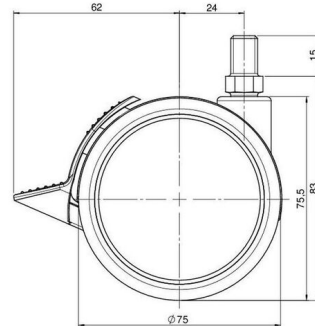

Standard D075

As of: May 23, 2026

Description	Model	Carton Quantity
DUKF 75 - 2 X10	D075	120 pcs per Carton

Technical Details

Product Type	Furniture caster
Wheel diameter	75mm
Load capacity	75kg
Overall height with fixing	83mm
Wheel:	
Wheel type	Soft wheel
Wheel core / tread color	RAL 9006 White aluminium / RAL 9005 Jet black
Housing:	
Housing form	unhooded, with neck diameter
Neck diameter	20mm
Housing material	High quality nylon
Housing color	RAL 9005 Jet black
Mobility concept	Stopper brake
Fixing	M10x15mm Threaded stem, unassembled
Description	DUKF 75 - 2 X10

Fixings

Compatible with the following available fixings:

No-Noise™ Stem:

- 11x19,5mm with 11,4mm circlip
- 11x19,5mm with 110,6mm circlip

Push fit stems:

- 10x22mm with 10,3mm circlip
- 10x22mm with 10,5mm circlip
- 11x19,5mm with 11,4mm circlip
- 11x19,5mm with 11,8mm circlip
- 11x22mm with 11,4mm circlip
- 11x22mm with 11,6mm circlip
- 11x22mm with 11,8mm circlip

Threaded stems:

- M8x15mm
- M8x20mm
- M8x25mm
- M10x15mm
- M10x20mm
- M10x25mm
- M10x30mm
- M10x40mm
- M12x20mm

Square plates:

- 38x38mm
- 55x55mm
- 60x60mm