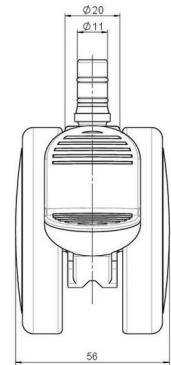

Standard D075

As of: July 07, 2026

Description DUKF 75 - 2 X2NN	Model D075	Carton Quantity 120 pcs per Carton
---------------------------------	---------------	---------------------------------------

Technical Details

Product Type	Furniture caster
Wheel diameter	75mm
Load capacity	75kg
Overall height with fixing	80mm
Wheel:	
Wheel type	Soft wheel
Wheel core / tread color	RAL 9005 Jet black / RAL 9005 Jet black
Housing:	
Housing form	unhooded, with neck diameter
Neck diameter	20mm
Housing material	High quality nylon
Housing color	RAL 9005 Jet black
Mobility concept	Stopper brake
Fixing	No-Noise™ Stem, 11x19,5mm Push fit stem with double circlips, 11,4mm
Description	DUKF 75 - 2X2NN

Fixings

Compatible with the following available fixings:

No-Noise™ Stem:

- 11x19,5mm with 11,4mm circlip
- 11x19,5mm with 110,6mm circlip

Push fit stems:

- 10x22mm with 10,3mm circlip
- 10x22mm with 10,5mm circlip
- 11x19,5mm with 11,4mm circlip
- 11x19,5mm with 11,8mm circlip
- 11x22mm with 11,4mm circlip
- 11x22mm with 11,6mm circlip
- 11x22mm with 11,8mm circlip

Threaded stems:

- M8x15mm
- M8x20mm
- M8x25mm
- M10x15mm
- M10x20mm
- M10x25mm
- M10x30mm
- M10x40mm
- M12x20mm

Square plates:

- 38x38mm
- 55x55mm
- 60x60mm