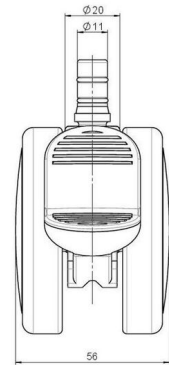

Standard D075

As of: May 23, 2026

Description	Model	Carton Quantity
DUKF 75 - 2 X2NN	D075	120 pcs per Carton

Technical Details

Product Type	Furniture caster
Wheel diameter	75mm
Load capacity	75kg
Overall height with fixing	80mm
Wheel:	
Wheel type	Soft wheel
Wheel core / tread color	RAL 9005 Jet black / RAL 9005 Jet black
Housing:	
Housing form	unhooded, with neck diameter
Neck diameter	20mm
Housing material	High quality nylon
Housing color	RAL 9005 Jet black
Mobility concept	Stopper brake
Fixing	No-Noise™ Stem, 11x19,5mm Push fit stem with double circlips, 11,4mm
Description	DUKF 75 - 2X2NN

Fixings

Compatible with the following available fixings:

No-Noise™ Stem:

- 11x19,5mm with 11,4mm circlip
- 11x19,5mm with 110,6mm circlip

Push fit stems:

- 10x22mm with 10,3mm circlip
- 10x22mm with 10,5mm circlip
- 11x19,5mm with 11,4mm circlip
- 11x19,5mm with 11,8mm circlip
- 11x22mm with 11,4mm circlip
- 11x22mm with 11,6mm circlip
- 11x22mm with 11,8mm circlip

Threaded stems:

- M8x15mm
- M8x20mm
- M8x25mm
- M10x15mm
- M10x20mm
- M10x25mm
- M10x30mm
- M10x40mm
- M12x20mm

Square plates:

- 38x38mm
- 55x55mm
- 60x60mm