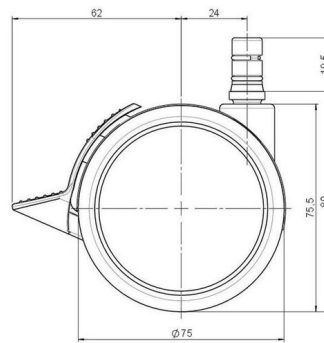

Standard D075

As of: July 07, 2026

Description DUKF 75 - 2 X2NN	Model D075	Carton Quantity 120 pcs per Carton
---------------------------------	---------------	---------------------------------------

Technical Details

Product Type	Furniture caster
Wheel diameter	75mm
Load capacity	75kg
Overall height with fixing	80mm
Wheel:	
Wheel type	Soft wheel
Wheel core / tread color	RAL 9005 Jet black / RAL 9005 Jet black
Housing:	
Housing form	unhooded, with neck diameter
Neck diameter	20mm
Housing material	High quality nylon
Housing color	RAL 9005 Jet black
Mobility concept	Stopper brake
Fixing	No-Noise™ Stem, 11x19,5mm Push fit stem with double circlips, 11,4mm
Description	DUKF 75 - 2X2NN

Fixings

Compatible with the following available fixings:

No-Noise™ Stem:

- 11x19,5mm with 11,4mm circlip
- 11x19,5mm with 110,6mm circlip

Push fit stems:

- 10x22mm with 10,3mm circlip
- 10x22mm with 10,5mm circlip
- 11x19,5mm with 11,4mm circlip
- 11x19,5mm with 11,8mm circlip
- 11x22mm with 11,4mm circlip
- 11x22mm with 11,6mm circlip
- 11x22mm with 11,8mm circlip

Threaded stems:

- M8x15mm
- M8x20mm
- M8x25mm
- M10x15mm
- M10x20mm
- M10x25mm
- M10x30mm
- M10x40mm
- M12x20mm

Square plates:

- 38x38mm
- 55x55mm
- 60x60mm