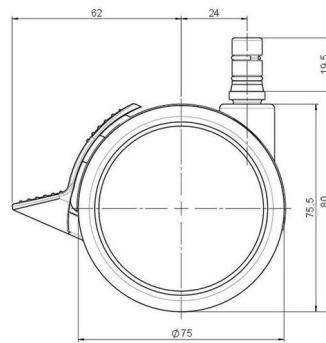

Standard D075

As of: May 23, 2026

Description	Model	Carton Quantity
DUKF 75 - 2 X2NN	D075	120 pcs per Carton

Technical Details

Product Type	Furniture caster
Wheel diameter	75mm
Load capacity	75kg
Overall height with fixing	80mm
Wheel:	
Wheel type	Soft wheel
Wheel core / tread color	RAL 9005 Jet black / RAL 9005 Jet black
Housing:	
Housing form	unhooded, with neck diameter
Neck diameter	20mm
Housing material	High quality nylon
Housing color	RAL 9005 Jet black
Mobility concept	Stopper brake
Fixing	No-Noise™ Stem, 11x19,5mm Push fit stem with double circlips, 11,4mm
Description	DUKF 75 - 2X2NN

Fixings

Compatible with the following available fixings:

No-Noise™ Stem:

- 11x19,5mm with 11,4mm circlip
- 11x19,5mm with 110,6mm circlip

Push fit stems:

- 10x22mm with 10,3mm circlip
- 10x22mm with 10,5mm circlip
- 11x19,5mm with 11,4mm circlip
- 11x19,5mm with 11,8mm circlip
- 11x22mm with 11,4mm circlip
- 11x22mm with 11,6mm circlip
- 11x22mm with 11,8mm circlip

Threaded stems:

- M8x15mm
- M8x20mm
- M8x25mm
- M10x15mm
- M10x20mm
- M10x25mm
- M10x30mm
- M10x40mm
- M12x20mm

Square plates:

- 38x38mm
- 55x55mm
- 60x60mm