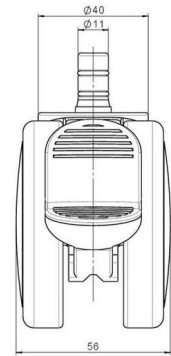

Standard D075

As of: May 23, 2026

| Description | Model | Carton Quantity |
|------------------|-------|--------------------|
| DUKF 75 - 2 X2NN | D075 | 120 pcs per Carton |

Technical Details

| | |
|----------------------------|--|
| Product Type | Furniture caster |
| Wheel diameter | 75mm |
| Load capacity | 75kg |
| Overall height with fixing | 80mm |
| Wheel: | |
| Wheel type | Soft wheel |
| Wheel core / tread color | RAL 9006 White aluminium / RAL 9005 Jet black |
| Housing: | |
| Housing form | unhooded, with neck diameter |
| Neck diameter | 20mm |
| Housing material | High quality nylon |
| Housing color | RAL 9006 White aluminium |
| Mobility concept | Stopper brake |
| Fixing | No-Noise™ Stem, 11x19,5mm Push fit stem with double circlips, 11,4mm |
| Description | DUKF 75 - 2X2NN |

Fixings

Compatible with the following available fixings:

No-Noise™ Stem:

- 11x19,5mm with 11,4mm circlip
- 11x19,5mm with 110,6mm circlip

Push fit stems:

- 10x22mm with 10,3mm circlip
- 10x22mm with 10,5mm circlip
- 11x19,5mm with 11,4mm circlip
- 11x19,5mm with 11,8mm circlip
- 11x22mm with 11,4mm circlip
- 11x22mm with 11,6mm circlip
- 11x22mm with 11,8mm circlip

Threaded stems:

- M8x15mm
- M8x20mm
- M8x25mm
- M10x15mm
- M10x20mm
- M10x25mm
- M10x30mm
- M10x40mm
- M12x20mm

Square plates:

- 38x38mm
- 55x55mm
- 60x60mm