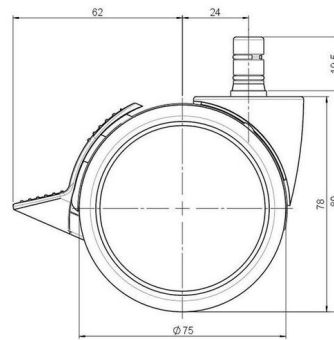

Standard D075

As of: May 23, 2026

| Description | Model | Carton Quantity |
|------------------|-------|--------------------|
| DUKF 75 - 2 X2NN | D075 | 120 pcs per Carton |

Technical Details

| | |
|----------------------------|--|
| Product Type | Furniture caster |
| Wheel diameter | 75mm |
| Load capacity | 75kg |
| Overall height with fixing | 80mm |
| Wheel: | |
| Wheel type | Soft wheel |
| Wheel core / tread color | RAL 9006 White aluminium / RAL 9005 Jet black |
| Housing: | |
| Housing form | unhooded, with neck diameter |
| Neck diameter | 20mm |
| Housing material | High quality nylon |
| Housing color | RAL 9006 White aluminium |
| Mobility concept | Stopper brake |
| Fixing | No-Noise™ Stem, 11x19,5mm Push fit stem with double circlips, 11,4mm |
| Description | DUKF 75 - 2X2NN |

Fixings

Compatible with the following available fixings:

No-Noise™ Stem:

- 11x19,5mm with 11,4mm circlip
- 11x19,5mm with 110,6mm circlip

Push fit stems:

- 10x22mm with 10,3mm circlip
- 10x22mm with 10,5mm circlip
- 11x19,5mm with 11,4mm circlip
- 11x19,5mm with 11,8mm circlip
- 11x22mm with 11,4mm circlip
- 11x22mm with 11,6mm circlip
- 11x22mm with 11,8mm circlip

Threaded stems:

- M8x15mm
- M8x20mm
- M8x25mm
- M10x15mm
- M10x20mm
- M10x25mm
- M10x30mm
- M10x40mm
- M12x20mm

Square plates:

- 38x38mm
- 55x55mm
- 60x60mm