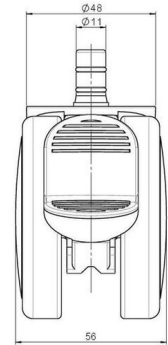

## Technical Details

Product Type	Furniture caster
Wheel diameter	75mm
Load capacity	75kg
Overall height with fixing	80mm
<b>Wheel:</b>	
Wheel type	Soft wheel
Wheel core / tread color	RAL 9005 Jet black / RAL 9005 Jet black
<b>Housing:</b>	
Housing form	unhooded, with neck diameter
Neck diameter	20mm
Housing material	High quality nylon
Housing color	RAL 9005 Jet black
Mobility concept	Stopper brake
Fixing	No-Noise™ Stem, 11x19,5mm Push fit stem with double circlips, 11,4mm
Description	DUKF 75 - 2X2NN

### No-Noise™ Stem:

- 11x19,5mm with 11,4mm circlip
- 11x19,5mm with 110,6mm circlip

### Threaded stems:

- M8x15mm
- M8x20mm
- M8x25mm
- M10x15mm
- M10x20mm
- M10x25mm
- M10x30mm
- M10x40mm
- M12x20mm

### Square plates:

- 38x38mm
- 55x55mm
- 60x60mm