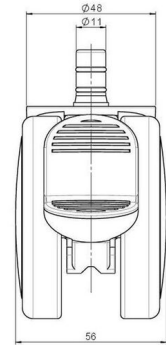

## Technical Details

Product Type	Furniture caster
Wheel diameter	75mm
Load capacity	75kg
Overall height with fixing	80mm
<b>Wheel:</b>	
Wheel type	Soft wheel
Wheel core / tread color	RAL 9005 Jet black / RAL 9005 Jet black
<b>Housing:</b>	
Housing form	unhooded, with neck diameter
Neck diameter	20mm
Housing material	High quality nylon
Housing color	RAL 9005 Jet black
Mobility concept	Stopper brake
Fixing	No-Noise™ Stem, 11x19,5mm Push fit stem with double circlips, 11,4mm
Description	DUKF 75 - 2X2NN

### No-Noise™ Stem:

- 11x19,5mm with 11,4mm circlip
- 11x19,5mm with 110,6mm circlip

### Threaded stems:

- M8x15mm
- M8x20mm
- M8x25mm
- M10x15mm
- M10x20mm
- M10x25mm
- M10x30mm
- M10x40mm
- M12x20mm

### Square plates:

- 38x38mm
- 55x55mm
- 60x60mm