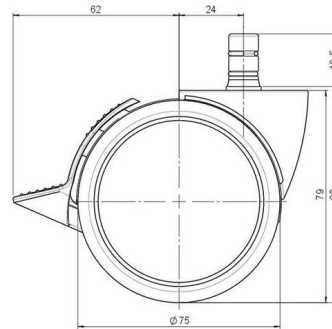

## Technical Details

Product Type	Furniture caster
Wheel diameter	75mm
Load capacity	75kg
Overall height with fixing	80mm
<b>Wheel:</b>	
Wheel type	Soft wheel
Wheel core / tread color	RAL 9005 Jet black / RAL 9005 Jet black
<b>Housing:</b>	
Housing form	unhooded, with neck diameter
Neck diameter	20mm
Housing material	High quality nylon
Housing color	RAL 9005 Jet black
Mobility concept	Stopper brake
Fixing	No-Noise™ Stem, 11x19,5mm Push fit stem with double circlips, 11,4mm
Description	DUKF 75 - 2X2NN

### No-Noise™ Stem:

- 11x19,5mm with 11,4mm circlip
- 11x19,5mm with 110,6mm circlip

### Push fit stems:

- 10x22mm with 10,3mm circlip
- 10x22mm with 10,5mm circlip
- 11x19,5mm with 11,4mm circlip
- 11x19,5mm with 11,8mm circlip
- 11x22mm with 11,4mm circlip
- 11x22mm with 11,6mm circlip
- 11x22mm with 11,8mm circlip

### Square plates:

- 38x38mm
- 55x55mm
- 60x60mm