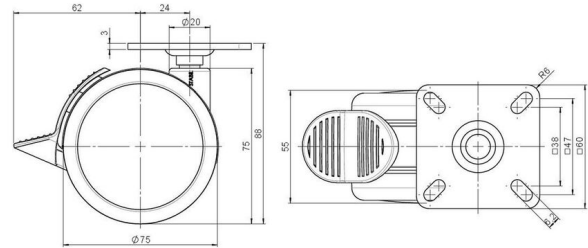

Standard D075

As of: May 23, 2026

Description DUKF 75-675 X 1	Model D075	Carton Quantity 100 pcs per Carton
---------------------------------------	----------------------	--

Technical Details

Product Type	Furniture caster
Wheel diameter	75mm
Load capacity	75kg
Overall height with fixing	88mm
Wheel:	
Wheel type	Soft wheel
Wheel core / tread color	RAL 9005 Jet black / RAL 9005 Jet black
Housing:	
Housing form	unhooded, with neck diameter
Neck diameter	20mm
Housing material	High quality nylon
Housing color	RAL 9005 Jet black
Mobility concept	Stopper brake
Fixing	60x60mm Plate
Description	DUKF 75-675 X 1

Fixings

Compatible with the following available fixings:

No-Noise™ Stem:

- 11x19,5mm with 11,4mm circlip
- 11x19,5mm with 110,6mm circlip

Push fit stems:

- 10x22mm with 10,3mm circlip
- 10x22mm with 10,5mm circlip
- 11x19,5mm with 11,4mm circlip
- 11x19,5mm with 11,8mm circlip
- 11x22mm with 11,4mm circlip
- 11x22mm with 11,6mm circlip
- 11x22mm with 11,8mm circlip

Threaded stems:

- M8x15mm
- M8x20mm
- M8x25mm
- M10x15mm
- M10x20mm
- M10x25mm
- M10x30mm
- M10x40mm
- M12x20mm

Square plates:

- 38x38mm
- 55x55mm
- 60x60mm