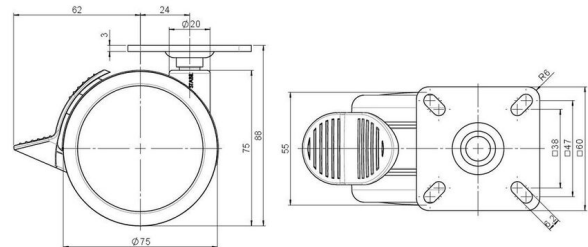

Standard D075

As of: July 07, 2026

Description DUKF 75-675 X 1	Model D075	Carton Quantity 100 pcs per Carton
---------------------------------------	----------------------	--

Technical Details

Product Type	Furniture caster
Wheel diameter	75mm
Load capacity	75kg
Overall height with fixing	88mm
Wheel:	
Wheel type	Soft wheel
Wheel core / tread color	RAL 9005 Jet black / RAL 9005 Jet black
Housing:	
Housing form	unhooded, with neck diameter
Neck diameter	20mm
Housing material	High quality nylon
Housing color	RAL 9005 Jet black
Mobility concept	Stopper brake
Fixing	60x60mm Plate
Description	DUKF 75-675 X 1

Fixings

Compatible with the following available fixings:

No-Noise™ Stem:

- 11x19,5mm with 11,4mm circlip
- 11x19,5mm with 110,6mm circlip

Push fit stems:

- 10x22mm with 10,3mm circlip
- 10x22mm with 10,5mm circlip
- 11x19,5mm with 11,4mm circlip
- 11x19,5mm with 11,8mm circlip
- 11x22mm with 11,4mm circlip
- 11x22mm with 11,6mm circlip
- 11x22mm with 11,8mm circlip

Threaded stems:

- M8x15mm
- M8x20mm
- M8x25mm
- M10x15mm
- M10x20mm
- M10x25mm
- M10x30mm
- M10x40mm
- M12x20mm

Square plates:

- 38x38mm
- 55x55mm
- 60x60mm