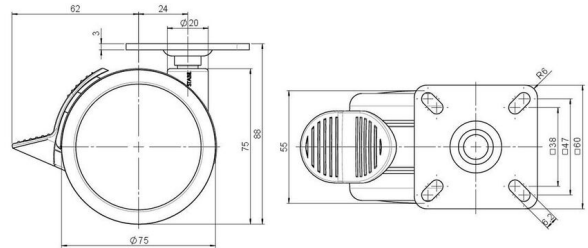

## Technical Details

Product Type	Furniture caster
Wheel diameter	75mm
Load capacity	75kg
Overall height with fixing	88mm
<b>Wheel:</b>	
Wheel type	Soft wheel
Wheel core / tread color	RAL 9006 White aluminium / RAL 9005 Jet black
<b>Housing:</b>	
Housing form	unhooded, with neck diameter
Neck diameter	20mm
Housing material	High quality nylon
Housing color	RAL 9006 White aluminium
Mobility concept	Stopper brake
Fixing	60x60mm Plate
Description	DUKF 75-675 X 1

### No-Noise™ Stem:

- 11x19,5mm with 11,4mm circlip
- 11x19,5mm with 110,6mm circlip

### Threaded stems:

- M8x15mm
- M8x20mm
- M8x25mm
- M10x15mm
- M10x20mm
- M10x25mm
- M10x30mm
- M10x40mm
- M12x20mm

### Square plates:

- 38x38mm
- 55x55mm
- 60x60mm