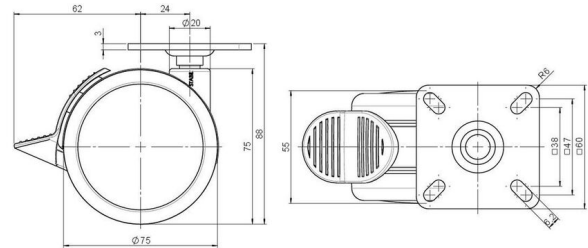

Standard D075

As of: May 23, 2026

Description DUKF 75-675 X 1	Model D075	Carton Quantity 100 pcs per Carton
--------------------------------	---------------	---------------------------------------

Technical Details

Product Type	Furniture caster
Wheel diameter	75mm
Load capacity	75kg
Overall height with fixing	88mm
Wheel:	
Wheel type	Soft wheel
Wheel core / tread color	RAL 9006 White aluminium / RAL 9005 Jet black
Housing:	
Housing form	unhooded, with neck diameter
Neck diameter	20mm
Housing material	High quality nylon
Housing color	RAL 9006 White aluminium
Mobility concept	Stopper brake
Fixing	60x60mm Plate
Description	DUKF 75-675 X 1

Fixings

Compatible with the following available fixings:

No-Noise™ Stem:

- 11x19,5mm with 11,4mm circlip
- 11x19,5mm with 110,6mm circlip

Push fit stems:

- 10x22mm with 10,3mm circlip
- 10x22mm with 10,5mm circlip
- 11x19,5mm with 11,4mm circlip
- 11x19,5mm with 11,8mm circlip
- 11x22mm with 11,4mm circlip
- 11x22mm with 11,6mm circlip
- 11x22mm with 11,8mm circlip

Threaded stems:

- M8x15mm
- M8x20mm
- M8x25mm
- M10x15mm
- M10x20mm
- M10x25mm
- M10x30mm
- M10x40mm
- M12x20mm

Square plates:

- 38x38mm
- 55x55mm
- 60x60mm