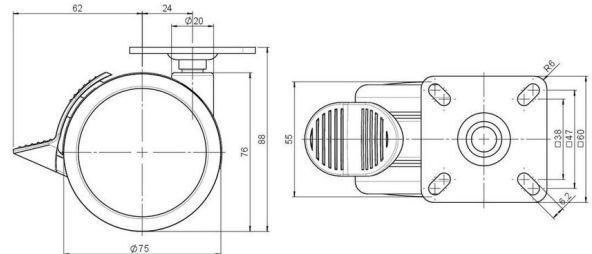

Standard D075

As of: July 07, 2026

Description DUKF 75-675 X 1	Model D075	Carton Quantity 100 pcs per Carton
---------------------------------------	----------------------	--

Technical Details

Product Type	Furniture caster
Wheel diameter	75mm
Load capacity	75kg
Overall height with fixing	88mm
Wheel:	
Wheel type	Soft wheel
Wheel core / tread color	Other / RAL 9005 Jet black
Housing:	
Housing form	unhooded, with neck diameter
Neck diameter	20mm
Housing material	High quality nylon
Housing color	Other
Mobility concept	Stopper brake
Fixing	60x60mm Plate
Description	DUKF 75-675 X 1

Fixings

Compatible with the following available fixings:

No-Noise™ Stem:

- 11x19,5mm with 11,4mm circlip
- 11x19,5mm with 110,6mm circlip

Push fit stems:

- 10x22mm with 10,3mm circlip
- 10x22mm with 10,5mm circlip
- 11x19,5mm with 11,4mm circlip
- 11x19,5mm with 11,8mm circlip
- 11x22mm with 11,4mm circlip
- 11x22mm with 11,6mm circlip
- 11x22mm with 11,8mm circlip

Threaded stems:

- M8x15mm
- M8x20mm
- M8x25mm
- M10x15mm
- M10x20mm
- M10x25mm
- M10x30mm
- M10x40mm
- M12x20mm

Square plates:

- 38x38mm
- 55x55mm
- 60x60mm