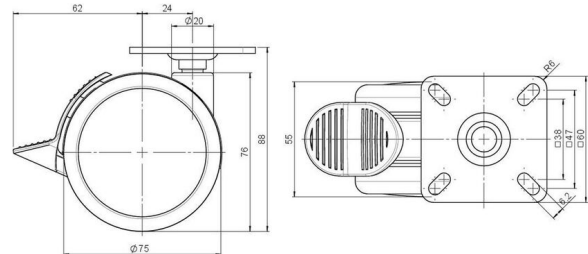

Standard D075

As of: May 23, 2026

Description DUKF 75-675 X 1	Model D075	Carton Quantity 100 pcs per Carton
--------------------------------	---------------	---------------------------------------

Technical Details

Product Type	Furniture caster
Wheel diameter	75mm
Load capacity	75kg
Overall height with fixing	88mm
Wheel:	
Wheel type	Soft wheel
Wheel core / tread color	Other / RAL 9005 Jet black
Housing:	
Housing form	unhooded, with neck diameter
Neck diameter	20mm
Housing material	High quality nylon
Housing color	Other
Mobility concept	Stopper brake
Fixing	60x60mm Plate
Description	DUKF 75-675 X 1

Fixings

Compatible with the following available fixings:

No-Noise™ Stem:

- 11x19,5mm with 11,4mm circlip
- 11x19,5mm with 110,6mm circlip

Push fit stems:

- 10x22mm with 10,3mm circlip
- 10x22mm with 10,5mm circlip
- 11x19,5mm with 11,4mm circlip
- 11x19,5mm with 11,8mm circlip
- 11x22mm with 11,4mm circlip
- 11x22mm with 11,6mm circlip
- 11x22mm with 11,8mm circlip

Threaded stems:

- M8x15mm
- M8x20mm
- M8x25mm
- M10x15mm
- M10x20mm
- M10x25mm
- M10x30mm
- M10x40mm
- M12x20mm

Square plates:

- 38x38mm
- 55x55mm
- 60x60mm