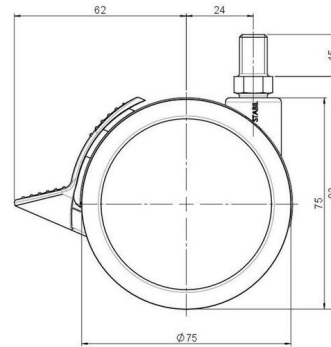

Standard D075

As of: May 23, 2026

Description	Model	Carton Quantity
DUKF 75-675 X10	D075	120 pcs per Carton

Technical Details

Product Type	Furniture caster
Wheel diameter	75mm
Load capacity	75kg
Overall height with fixing	83mm
Wheel:	
Wheel type	Soft wheel
Wheel core / tread color	Other / RAL 9005 Jet black
Housing:	
Housing form	unhooded, with neck diameter
Neck diameter	20mm
Housing material	High quality nylon
Housing color	Other
Mobility concept	Stopper brake
Fixing	M10x15mm Threaded stem
Description	DUKF 75-675 X10

Fixings

Compatible with the following available fixings:

No-Noise™ Stem:

- 11x19,5mm with 11,4mm circlip
- 11x19,5mm with 110,6mm circlip

Push fit stems:

- 10x22mm with 10,3mm circlip
- 10x22mm with 10,5mm circlip
- 11x19,5mm with 11,4mm circlip
- 11x19,5mm with 11,8mm circlip
- 11x22mm with 11,4mm circlip
- 11x22mm with 11,6mm circlip
- 11x22mm with 11,8mm circlip

Threaded stems:

- M8x15mm
- M8x20mm
- M8x25mm
- M10x15mm
- M10x20mm
- M10x25mm
- M10x30mm
- M10x40mm
- M12x20mm

Square plates:

- 38x38mm
- 55x55mm
- 60x60mm