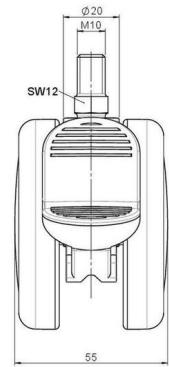

Standard D075

As of: May 23, 2026

Description	Model	Carton Quantity
DUKF 75-675 X10	D075	120 pcs per Carton

Technical Details

Product Type	Furniture caster
Wheel diameter	75mm
Load capacity	75kg
Overall height with fixing	83mm
Wheel:	
Wheel type	Soft wheel
Wheel core / tread color	Other / RAL 9005 Jet black
Housing:	
Housing form	unhooded, with neck diameter
Neck diameter	20mm
Housing material	High quality nylon
Housing color	Other
Mobility concept	Stopper brake
Fixing	M10x15mm Threaded stem
Description	DUKF 75-675 X10

Fixings

Compatible with the following available fixings:

No-Noise™ Stem:

- 11x19,5mm with 11,4mm circlip
- 11x19,5mm with 110,6mm circlip

Push fit stems:

- 10x22mm with 10,3mm circlip
- 10x22mm with 10,5mm circlip
- 11x19,5mm with 11,4mm circlip
- 11x19,5mm with 11,8mm circlip
- 11x22mm with 11,4mm circlip
- 11x22mm with 11,6mm circlip
- 11x22mm with 11,8mm circlip

Threaded stems:

- M8x15mm
- M8x20mm
- M8x25mm
- M10x15mm
- M10x20mm
- M10x25mm
- M10x30mm
- M10x40mm
- M12x20mm

Square plates:

- 38x38mm
- 55x55mm
- 60x60mm