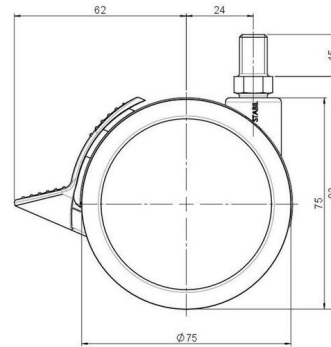

Standard D075

As of: July 07, 2026

| Description | Model | Carton Quantity |
|-----------------|-------|--------------------|
| DUKF 75-675 X10 | D075 | 120 pcs per Carton |

Technical Details

| | |
|----------------------------|------------------------------|
| Product Type | Furniture caster |
| Wheel diameter | 75mm |
| Load capacity | 75kg |
| Overall height with fixing | 83mm |
| Wheel: | |
| Wheel type | Soft wheel |
| Wheel core / tread color | Other / RAL 9005 Jet black |
| Housing: | |
| Housing form | unhooded, with neck diameter |
| Neck diameter | 20mm |
| Housing material | High quality nylon |
| Housing color | Other |
| Mobility concept | Stopper brake |
| Fixing | M10x15mm Threaded stem |
| Description | DUKF 75-675 X10 |

Fixings

Compatible with the following available fixings:

No-Noise™ Stem:

- 11x19,5mm with 11,4mm circlip
- 11x19,5mm with 110,6mm circlip

Push fit stems:

- 10x22mm with 10,3mm circlip
- 10x22mm with 10,5mm circlip
- 11x19,5mm with 11,4mm circlip
- 11x19,5mm with 11,8mm circlip
- 11x22mm with 11,4mm circlip
- 11x22mm with 11,6mm circlip
- 11x22mm with 11,8mm circlip

Threaded stems:

- M8x15mm
- M8x20mm
- M8x25mm
- M10x15mm
- M10x20mm
- M10x25mm
- M10x30mm
- M10x40mm
- M12x20mm

Square plates:

- 38x38mm
- 55x55mm
- 60x60mm