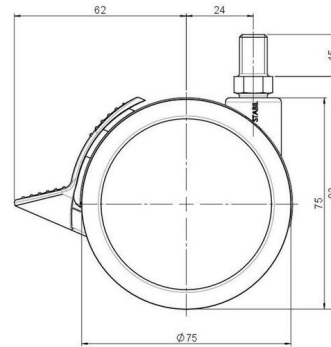

Standard D075

As of: July 07, 2026

Description	Model	Carton Quantity
DUKF 75-675 X10	D075	120 pcs per Carton

Technical Details

Product Type	Furniture caster
Wheel diameter	75mm
Load capacity	75kg
Overall height with fixing	83mm
Wheel:	
Wheel type	Soft wheel
Wheel core / tread color	Other / RAL 9005 Jet black
Housing:	
Housing form	unhooded, with neck diameter
Neck diameter	20mm
Housing material	High quality nylon
Housing color	Other
Mobility concept	Stopper brake
Fixing	M10x15mm Threaded stem
Description	DUKF 75-675 X10

Fixings

Compatible with the following available fixings:

No-Noise™ Stem:

- 11x19,5mm with 11,4mm circlip
- 11x19,5mm with 110,6mm circlip

Push fit stems:

- 10x22mm with 10,3mm circlip
- 10x22mm with 10,5mm circlip
- 11x19,5mm with 11,4mm circlip
- 11x19,5mm with 11,8mm circlip
- 11x22mm with 11,4mm circlip
- 11x22mm with 11,6mm circlip
- 11x22mm with 11,8mm circlip

Threaded stems:

- M8x15mm
- M8x20mm
- M8x25mm
- M10x15mm
- M10x20mm
- M10x25mm
- M10x30mm
- M10x40mm
- M12x20mm

Square plates:

- 38x38mm
- 55x55mm
- 60x60mm