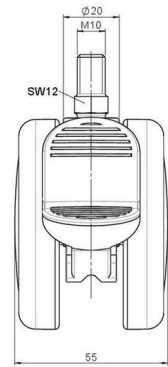

Standard D075

As of: July 07, 2026

Description	Model	Carton Quantity
DUKF 75-675 X10	D075	120 pcs per Carton

Technical Details

Product Type	Furniture caster
Wheel diameter	75mm
Load capacity	75kg
Overall height with fixing	83mm
Wheel:	
Wheel type	Soft wheel
Wheel core / tread color	Other / RAL 9005 Jet black
Housing:	
Housing form	unhooded, with neck diameter
Neck diameter	20mm
Housing material	High quality nylon
Housing color	Other
Mobility concept	Stopper brake
Fixing	M10x15mm Threaded stem
Description	DUKF 75-675 X10

Fixings

Compatible with the following available fixings:

No-Noise™ Stem:

- 11x19,5mm with 11,4mm circlip
- 11x19,5mm with 110,6mm circlip

Push fit stems:

- 10x22mm with 10,3mm circlip
- 10x22mm with 10,5mm circlip
- 11x19,5mm with 11,4mm circlip
- 11x19,5mm with 11,8mm circlip
- 11x22mm with 11,4mm circlip
- 11x22mm with 11,6mm circlip
- 11x22mm with 11,8mm circlip

Threaded stems:

- M8x15mm
- M8x20mm
- M8x25mm
- M10x15mm
- M10x20mm
- M10x25mm
- M10x30mm
- M10x40mm
- M12x20mm

Square plates:

- 38x38mm
- 55x55mm
- 60x60mm