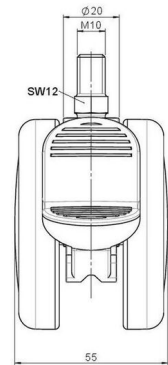

Standard D075

As of: July 07, 2026

| Description | Model | Carton Quantity |
|-----------------|-------|--------------------|
| DUKF 75-675 X10 | D075 | 120 pcs per Carton |

Technical Details

| | |
|----------------------------|------------------------------|
| Product Type | Furniture caster |
| Wheel diameter | 75mm |
| Load capacity | 75kg |
| Overall height with fixing | 83mm |
| Wheel: | |
| Wheel type | Soft wheel |
| Wheel core / tread color | Other / RAL 9005 Jet black |
| Housing: | |
| Housing form | unhooded, with neck diameter |
| Neck diameter | 20mm |
| Housing material | High quality nylon |
| Housing color | Other |
| Mobility concept | Stopper brake |
| Fixing | M10x15mm Threaded stem |
| Description | DUKF 75-675 X10 |

Fixings

Compatible with the following available fixings:

No-Noise™ Stem:

- 11x19,5mm with 11,4mm circlip
- 11x19,5mm with 110,6mm circlip

Push fit stems:

- 10x22mm with 10,3mm circlip
- 10x22mm with 10,5mm circlip
- 11x19,5mm with 11,4mm circlip
- 11x19,5mm with 11,8mm circlip
- 11x22mm with 11,4mm circlip
- 11x22mm with 11,6mm circlip
- 11x22mm with 11,8mm circlip

Threaded stems:

- M8x15mm
- M8x20mm
- M8x25mm
- M10x15mm
- M10x20mm
- M10x25mm
- M10x30mm
- M10x40mm
- M12x20mm

Square plates:

- 38x38mm
- 55x55mm
- 60x60mm