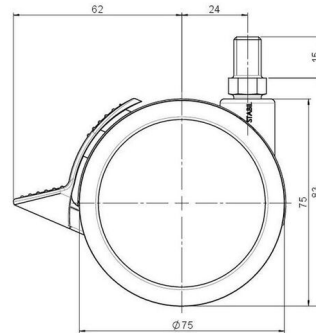

Standard D075

As of: May 23, 2026

Description	Model	Carton Quantity
DUKF 75-675 X10	D075	120 pcs per Carton

Technical Details

Product Type	Furniture caster
Wheel diameter	75mm
Load capacity	75kg
Overall height with fixing	83mm
Wheel:	
Wheel type	Soft wheel
Wheel core / tread color	RAL 9005 Jet black / RAL 9005 Jet black
Housing:	
Housing form	unhooded, with neck diameter
Neck diameter	20mm
Housing material	High quality nylon
Housing color	RAL 9005 Jet black
Mobility concept	Stopper brake
Fixing	M10x15mm Threaded stem
Description	DUKF 75-675 X10

Fixings

Compatible with the following available fixings:

No-Noise™ Stem:

- 11x19,5mm with 11,4mm circlip
- 11x19,5mm with 110,6mm circlip

Push fit stems:

- 10x22mm with 10,3mm circlip
- 10x22mm with 10,5mm circlip
- 11x19,5mm with 11,4mm circlip
- 11x19,5mm with 11,8mm circlip
- 11x22mm with 11,4mm circlip
- 11x22mm with 11,6mm circlip
- 11x22mm with 11,8mm circlip

Threaded stems:

- M8x15mm
- M8x20mm
- M8x25mm
- M10x15mm
- M10x20mm
- M10x25mm
- M10x30mm
- M10x40mm
- M12x20mm

Square plates:

- 38x38mm
- 55x55mm
- 60x60mm