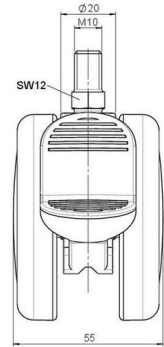

Standard D075

As of: May 23, 2026

Description	Model	Carton Quantity
DUKF 75-675 X10	D075	120 pcs per Carton

Technical Details

Product Type	Furniture caster
Wheel diameter	75mm
Load capacity	75kg
Overall height with fixing	83mm
Wheel:	
Wheel type	Soft wheel
Wheel core / tread color	RAL 9005 Jet black / RAL 9005 Jet black
Housing:	
Housing form	unhooded, with neck diameter
Neck diameter	20mm
Housing material	High quality nylon
Housing color	RAL 9005 Jet black
Mobility concept	Stopper brake
Fixing	M10x15mm Threaded stem
Description	DUKF 75-675 X10

Fixings

Compatible with the following available fixings:

No-Noise™ Stem:

- 11x19,5mm with 11,4mm circlip
- 11x19,5mm with 110,6mm circlip

Push fit stems:

- 10x22mm with 10,3mm circlip
- 10x22mm with 10,5mm circlip
- 11x19,5mm with 11,4mm circlip
- 11x19,5mm with 11,8mm circlip
- 11x22mm with 11,4mm circlip
- 11x22mm with 11,6mm circlip
- 11x22mm with 11,8mm circlip

Threaded stems:

- M8x15mm
- M8x20mm
- M8x25mm
- M10x15mm
- M10x20mm
- M10x25mm
- M10x30mm
- M10x40mm
- M12x20mm

Square plates:

- 38x38mm
- 55x55mm
- 60x60mm